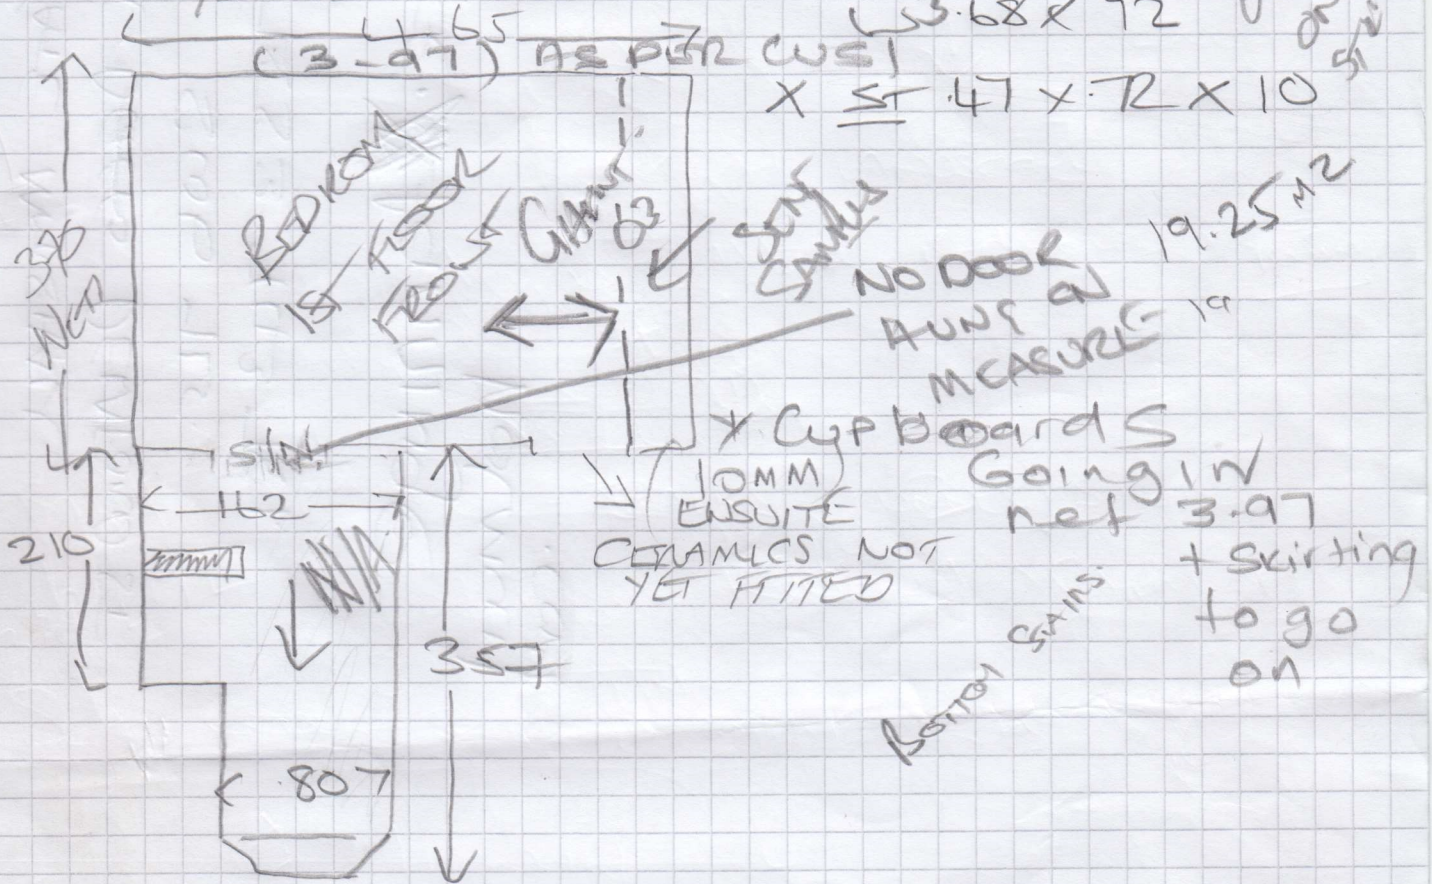

LAZ LONDON LTD
20 RAVENSWORTH ROAD
KENSAL GREEN
SW10 9DX

F29666
3RD FLOOR

07795 632173

DOWN TO 2ND FLOOR
ST 45 x .72 x 1.
W1.65 x .90
L2.75 x 1.05
L3.68 x .72

BED/STAIRS NOW 3.

STAIRS .48 x .72 x 3 (-.53 width gutter DOWN?)

BOTTOM FLIGHT .47 x .80 INCLINED X (11)

BULLNOSE .50 x 1.00

QUICK OR SSM/TAKO