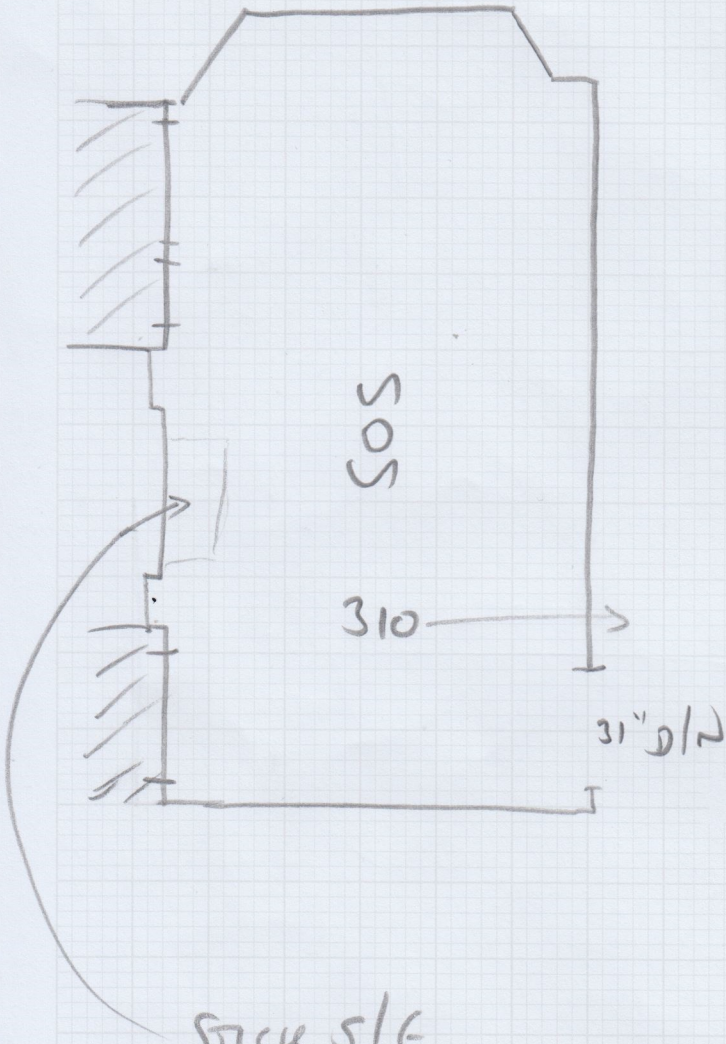

mrcarpet

EXPERIENCE • SERVICE • INTEGRITY

Job No: F29677

Name: FREEMAN

Address:

Tel:

10f1

Sheet: of:

SILK & VELVET VOGUE

- CASIMERE

515 x 366

SILK S/E

ORIG CONC

PATCH (1 LENGTH ONLY)