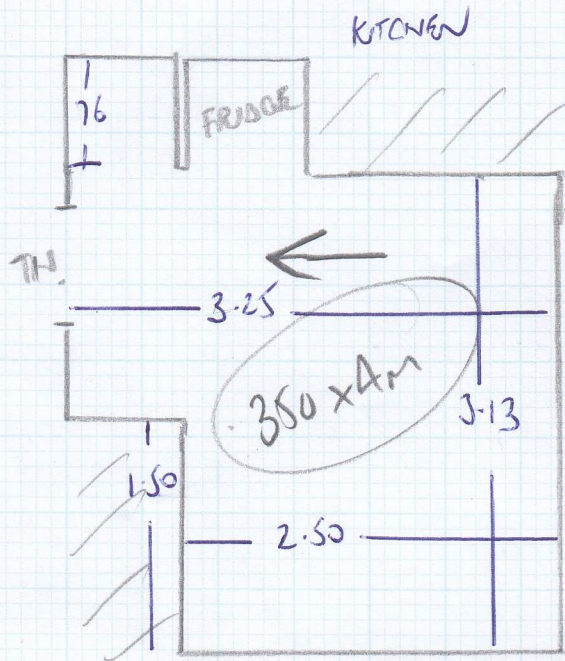

Job No: F21219  
 Name: BEERE  
 Address: 120 DANFORTH COND  
 NW3  
 Tel:  
 Sheet: 1 of 1

ARMSTRONG  
 ELEGANT WOODS  
 350 x 400mm  
 Run planks towards  
 doorway / entrance

All window - Lay Acoustic floor prep 25/6/10  
 GARY DUDLEY - Lay vinyl SATURDAY 26/4/10