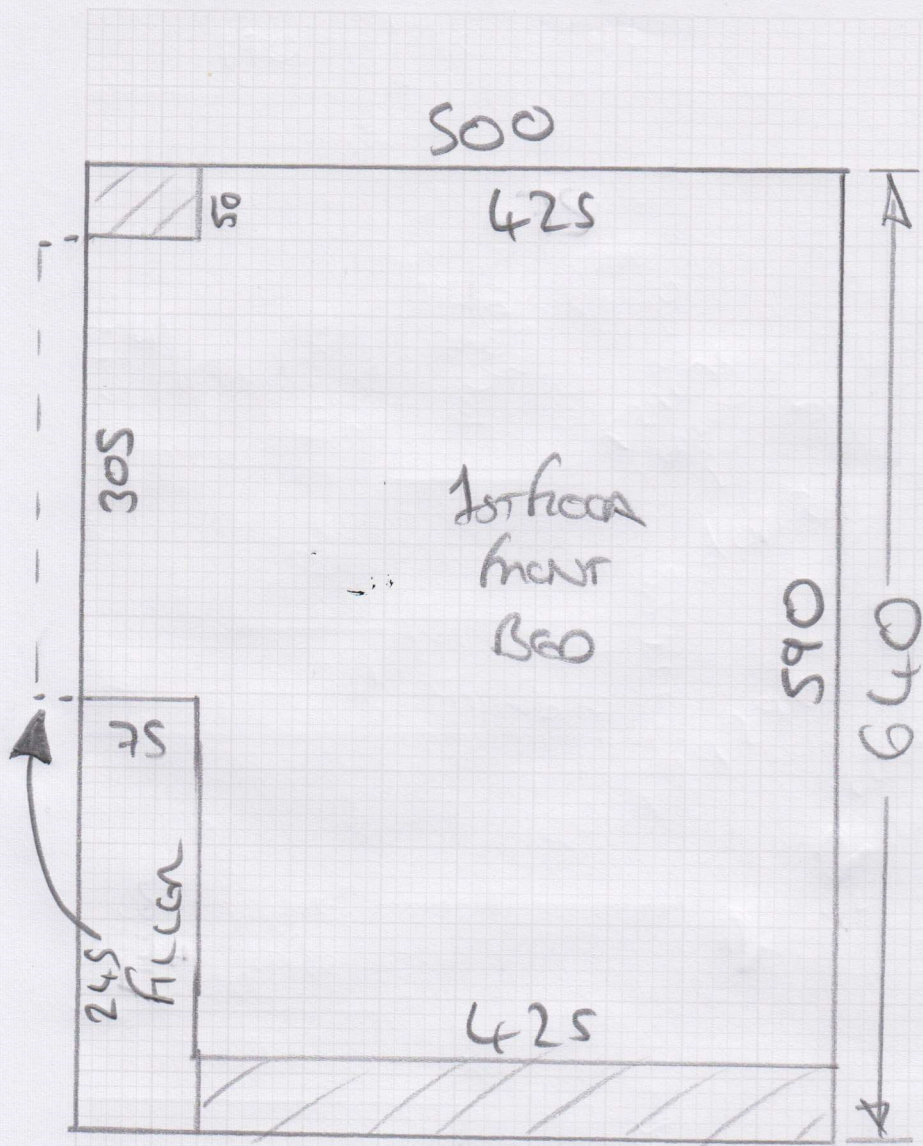

Job No: F29584
Name: COOLIDGE
Address: 10F2
Tel:
Sheet: of:

DUBLIN
-DUB-S205
640 x 500

= 32m²

F29438 F29554
COULAGE
20 BERNARD COND
SW19 7BE

FIRST FLOOR FRONT

2 OF 2