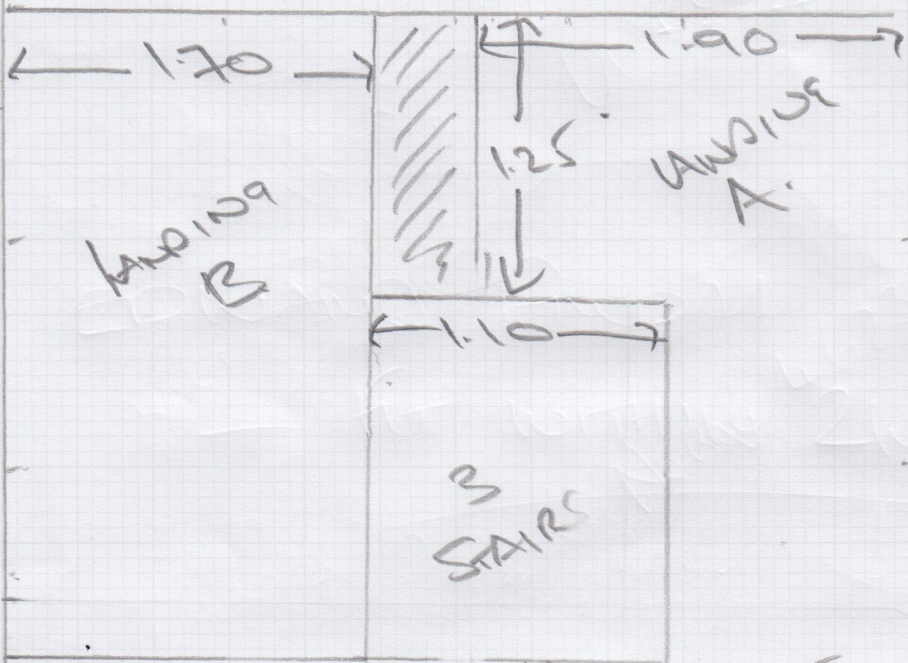

Lounge 4.80 x 4.00

Lounge

micaspet
DESIGNS FOR FLOORS

Job No: F29622
Name: TOP Floor KAT
Address: 26 QUEENSWALK RD
FULHAM.
SW6 6SS
Sheet: 1 OF 2
YORK 223

Bed ① 3.65 x 4.00

2.00

3.10 x 4.00

Back Landing
1.80

Back Bed 2

3.60

1.20
4.40

5.60 x 4.00

2.00

TOP FLOOR FLAT 26 Queenshill Rd

FURNISH SWG
633

1 STEP .47 X .85
12 STEPS .47 X .89

CERAMICS
30 DEPTH

3 SHIMS

(REAR OF FLAT)
14 ST .42 X .69

YORK 223
30000 TIGHT

BRASS BEDS
IN WITH 2005