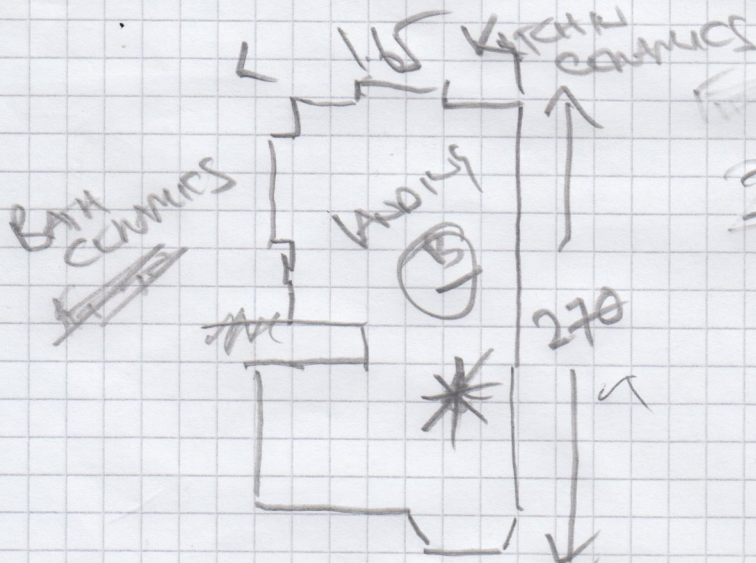

Lounge 4.80 x 4.00

Lounge

micaspet
DESIGNS FOR FLOORS

Job No: F29622
Name: TOP Floor KAT
Address: 26 QUEENSWALK RD
FULHAM.
SW6 6SS
Sheet: 1 OF 2
YORK 223

Bed ① 3.65 x 4.00

2.00

3.10 x 4.00

Back Landing
1.80

Back Bed 2

3.60

1.20
4.40

5.60 x 4.00

2.00

TOP FLOOR FLAT 26 Queenshill Rd

FURNISH SWG
633

1 STEP .47 X .85
12 STEPS .47 X .89

CERAMICS
30 DEPTH

3 SHIMS

(REAR OF FLAT)
14 ST .42 X .69

YORK 223
30000 TIGHT

BRASS BEDS
IN WITH 2005