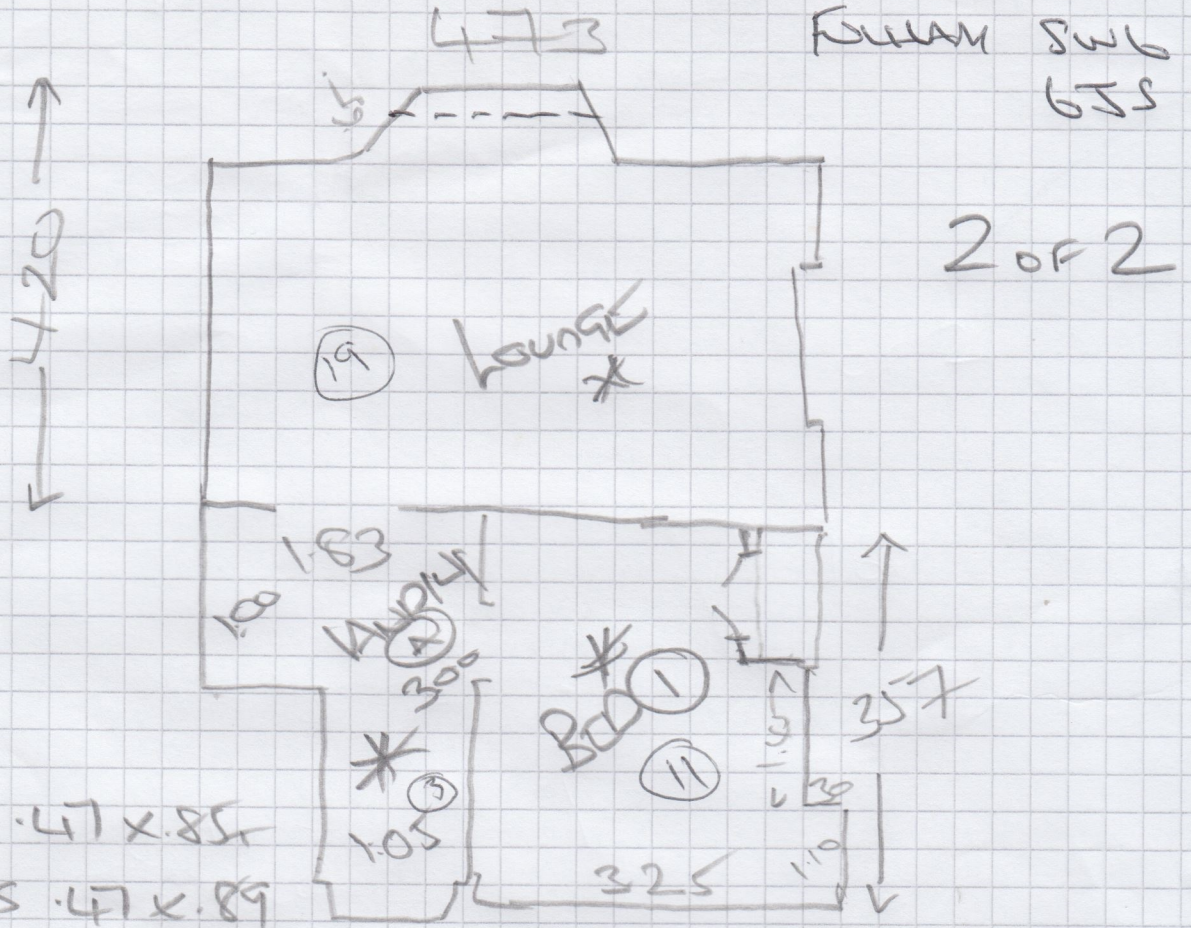

Lounge 4.80 x 4.00

Lounge

micaspet
DESIGNS FOR FLOORS

Job No: F29622
Name: TOP Floor KAT
Address: 26 QUEENSWALK RD
FULHAM.
SW6 6SS
Sheet: 1 OF 2
YORK 223

Bed ① 3.65 x 4.00

2.00

3.10 x 4.00

Back Landing
1.80

Back Bed 2

3.60

1.20
4.40

5.60 x 4.00

2.00

TOP FLOOR FLAT 26 Queenshill Rd

FURNISH SWG
633

1 STEP .47 X .85
12 STEPS .47 X .89

CERAMICS
30 DEPTH

3 SHIMS

(REAR OF FLAT)
14 ST .42 X .69

YORK 223
30000 TIGHT

BRASS BEDS
IN WITH 2005