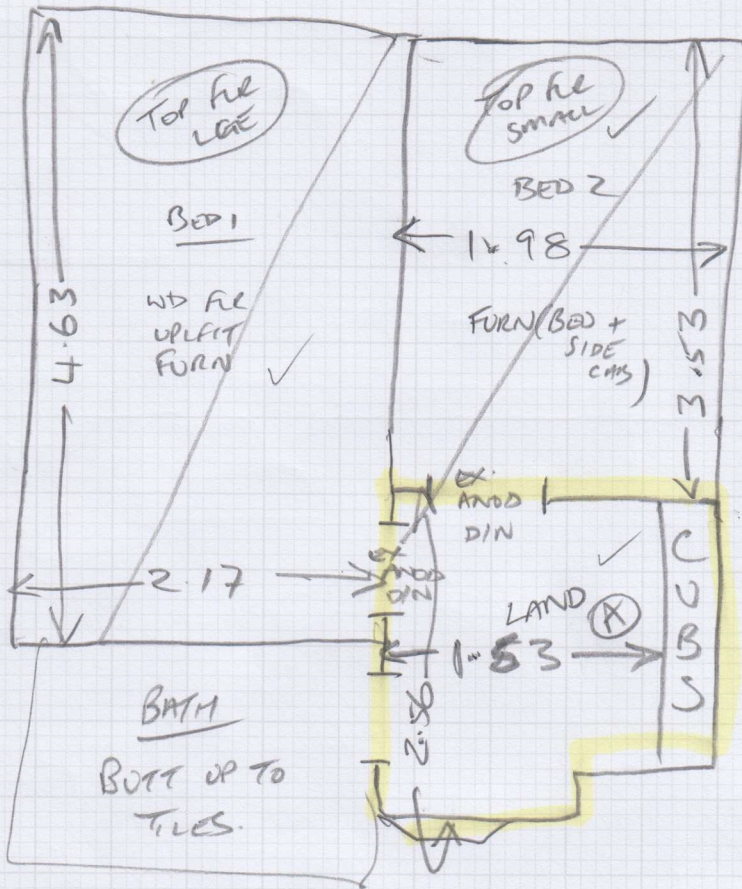

Job No: F29640
 Name: THOMAS
 Address: 2 CONNAUGHT
 MENS, VERA RD
 SW 6 6 QR
 Tel:
 Sheet: 1 of 3

NEW ENGLAND
 BURLINGTON

PLAN 8-00 x 4MTR
 BED 4-45 x 4MTR

Job No: F29640
 Name: THOMAS
 Address: 2 CONNAUGHT MEWS
 VERA ROAD
 SW6 6QR
 Tel:
 Sheet: 2 of 3

Job No: F29640
 Name: THOMAS
 Address: 2 CONNAUGHT MENS
 VERA ROAD
 Tel: SW6 6QR
 Sheet: 3 of 3

TOP FLR

4 @ 0.85 x 0.430/R ✓

1/4 LAND (B)

0.85 x 1.09 d/R ✓

1 @ 0.85 x 0.44 d/R ✓

1/4 LAND (C)

0.85 x 1.09 d/R ✓

5 @ 0.85 x 0.430/R ✓