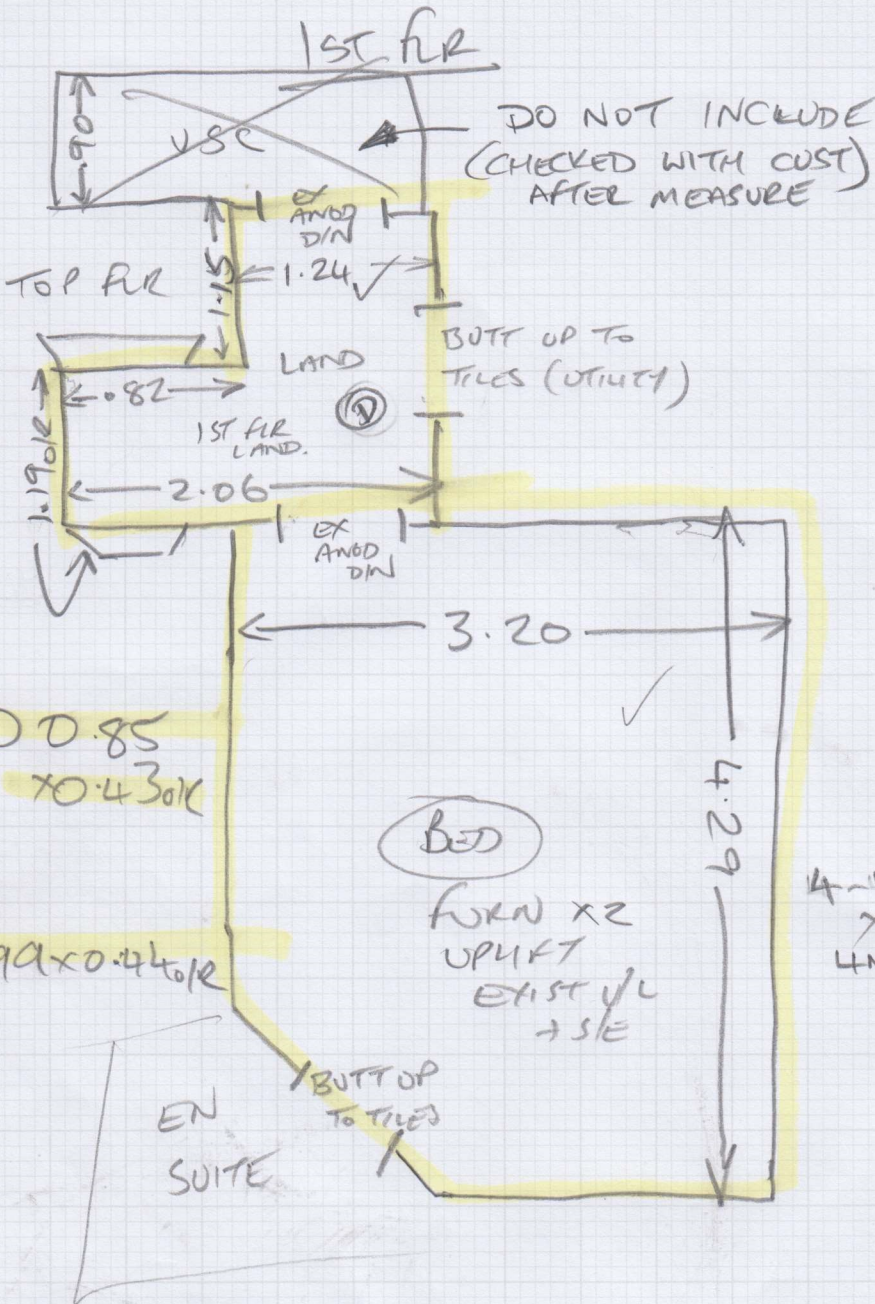

Job No: F29640
 Name: THOMAS
 Address: 2 CONNAUGHT
 MENS, VERA RD
 SW 6 6 QR
 Tel:
 Sheet: 1 of 3

NEW ENGLAND
 BURLINGTON

PLAN 8-00 x 4MTR
 BED 4-45 x 4MTR

Job No: F29640
 Name: THOMAS
 Address: 2 CONNAUGHT MEWS
 VERA ROAD
 SW6 6QR
 Tel:
 Sheet: 2 of 3

Job No: F29640
 Name: THOMAS
 Address: 2 CONNAUGHT MENS
 VERA ROAD
 Tel: SW6 6QR
 Sheet: 3 of 3

TOP FLR

4 @ 0.85 x 0.430/R ✓

1/4 LAND (B)

0.85 x 1.09 d/R ✓

1 @ 0.85 x 0.44 d/R ✓

1/4 LAND (C)

0.85 x 1.09 d/R ✓

5 @ 0.85 x 0.430/R ✓