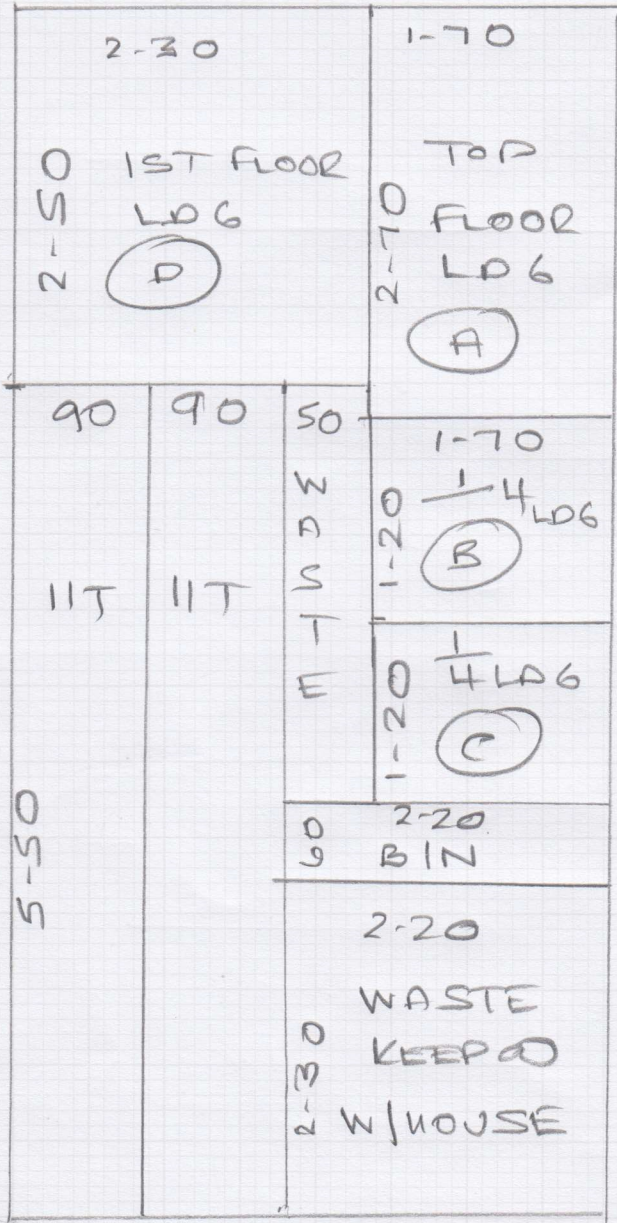

Job No: F29640
 Name: THOMAS
 Address: 2 CONNAUGHT
 MENS, VERA RD
 SW 6 6 QR
 Tel:
 Sheet: 1 of 3

NEW ENGLAND
 BURLINGTON

PLAN 8-00 x 4MTR
 BED 4-45 x 4MTR

Job No: F29640
 Name: THOMAS
 Address: 2 CONNAUGHT MEWS
 VERA ROAD
 SW6 6QR
 Tel:
 Sheet: 2 of 3

Job No: F29640
 Name: THOMAS
 Address: 2 CONNAUGHT MENS
 VERA ROAD
 Tel: SW6 6QR
 Sheet: 3 of 3

TOP FLR

4 @ 0.85 x 0.430/R ✓

1/4 LAND (B)

0.85 x 1.09 d/R ✓

1 @ 0.85 x 0.44 d/R ✓

1/4 LAND (C)

0.85 x 1.09 d/R ✓

5 @ 0.85 x 0.430/R ✓