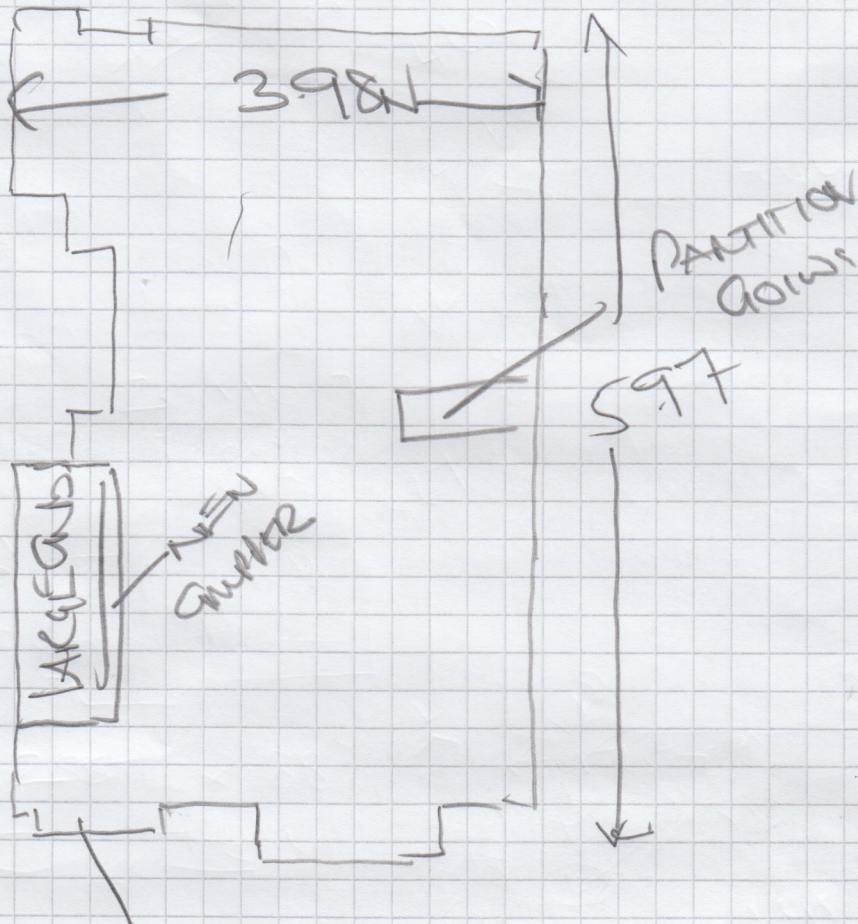

F29667

BORCA

10/1

F29667  
FLAT 9, OAKOVER  
MANOR  
CAPTAIN COMMON.

BED  
SOFA

Z SECTION

CLIENT TO PLY FLOOR

YORK

YOR-231

615 x 400