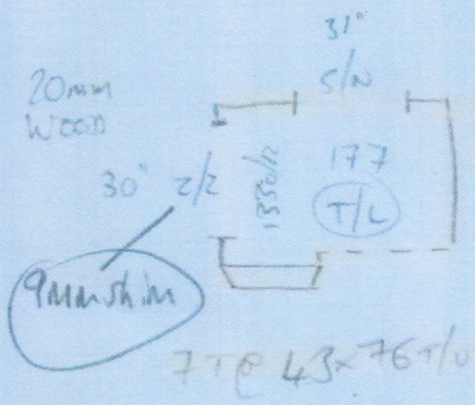

Job No: F29673
Name: SHAPIRO
Address: 57 LOWER
RICHMOND RD
SWISSETT
Tel:
Sheet: 1 of 2

IRVINE (IRV-03)
(DEVONIAN RALEIGH)
6-50 x 4MTR

F29673

~~P28112~~
SHAPIRO

2 of 2

FLOORBOARDS

* Turn Under Nose, Keep Stripes Vertical on Riser (Separate Piece To Lister)