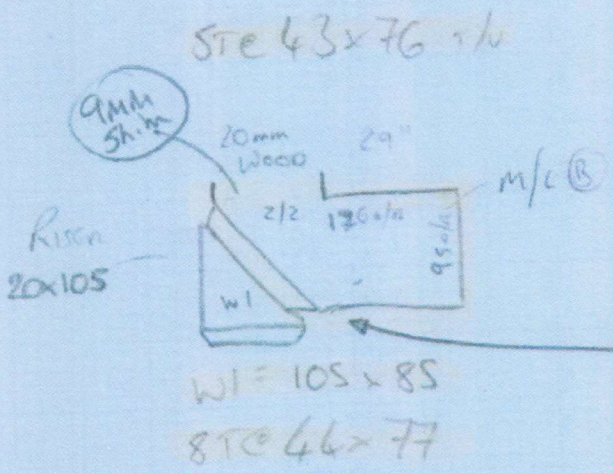

Job No: F29673
Name: SHAPIRO
Address: 57 LOWER
RICHMOND RD
SWISSETT
Tel:
Sheet: 1 of 2

IRVINE (IRV-03)
(DEVONIAN RALEIGH)
6-50 x 4MTR

F29673

~~P28112~~
SHAPIRO

2 of 2

FLOORBOARDS

* Turn Under Nose, Keep Stripes Vertical on Riser (Separate Piece To Lister)