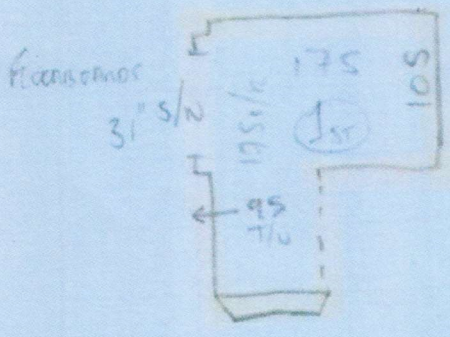

Job No: F29673
Name: SHAPIRO
Address: 57 LOWER
RICHMOND RD
SWISSETT
Tel:
Sheet: 1 of 2

IRVINE (IRV-03)
(DEVONIAN RALEIGH)
6-50 x 4MTR

F29673

~~P28112~~
SHAPIRO

2 of 2

FLOORBOARDS

* Turn Under Nose, Keep Stripes Vertical on Riser (Separate Piece To Lister)