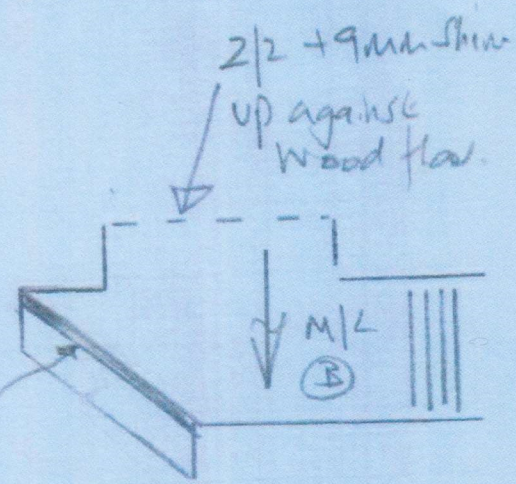

Job No: F29673
Name: SHAPIRO
Address: 57 LOWER
RICHMOND RD
SWISSETT
Tel:
Sheet: 1 of 2

IRVINE (IRV-03)
(DEVONIAN RALEIGH)
6-50 x 4MTR

F29673

~~P28112~~
SHAPIRO

2 of 2

FLOORBOARDS

* Turn Under Nose, Keep Stripes Vertical on Riser (Separate Piece To Lister)