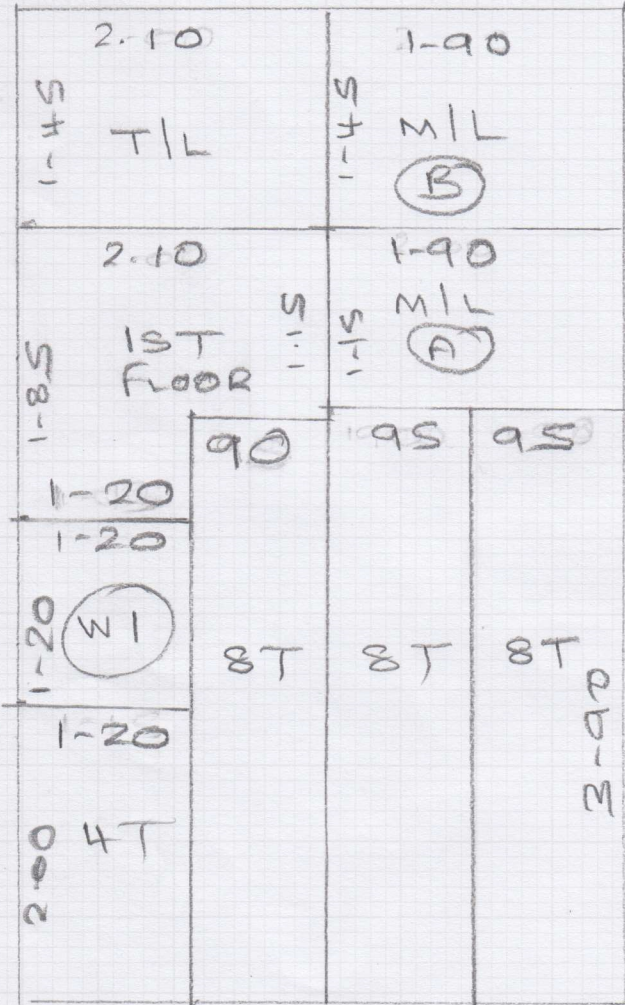

Job No: F29673
Name: SHAPIRO
Address: 57 LOWER
RICHMOND RD
SWISSETT
Tel:
Sheet: 1 of 2

IRVINE (IRV-03)
(DEVONIAN RALEIGH)
6-50 x 4MTR

F29673

~~P28112~~
SHAPIRO

2 of 2

FLOORBOARDS

* Turn Under Nose, Keep Stripes Vertical on Riser (Separate Piece To Lister)