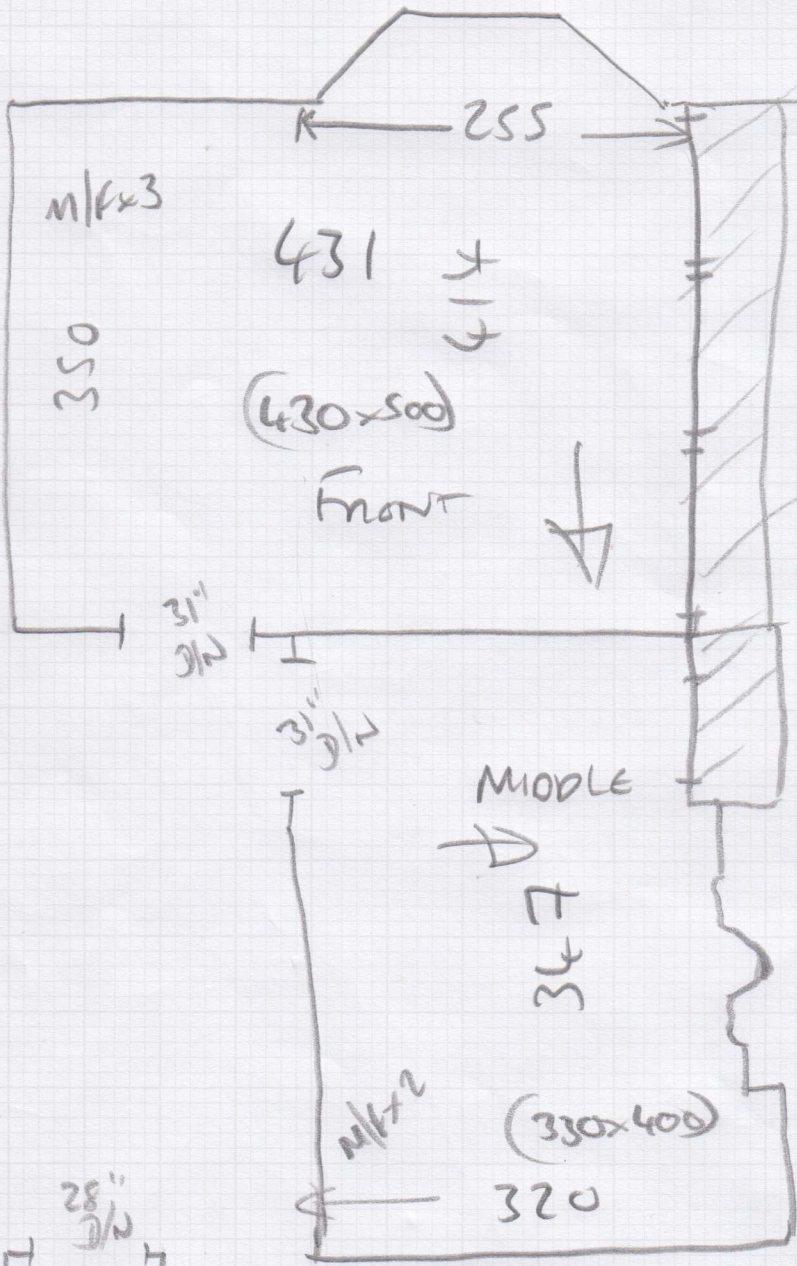

Job No: F29680
 Name: BARTLEY
 Address: 29 ATLANTA STREET, SW 6670
 Sheet: 1 OF 1

RUTLAND 60
- RC-4014
 ← 430x500

RUTLAND 40
- RN-4022
 ← 330x400
 ← 345x400

Ex. SAWN BARS