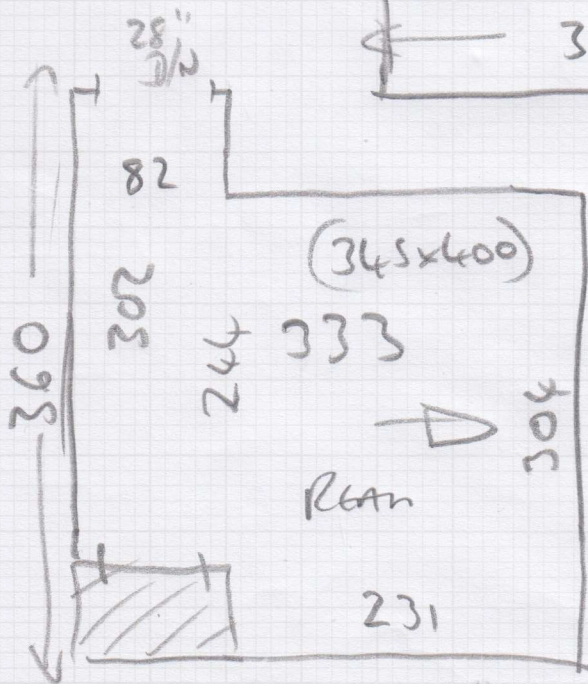

Job No: F29680
 Name: BARTLEY
 Address: 29 ATLANTA STREET, SW 6670
 Sheet: 1 OF 1

RUTLAND 60
- RC-4014
 ← 430x500

RUTLAND 40
- RN-4022
 ← 330x400
 ← 345x400

Ex. SAWN BARS