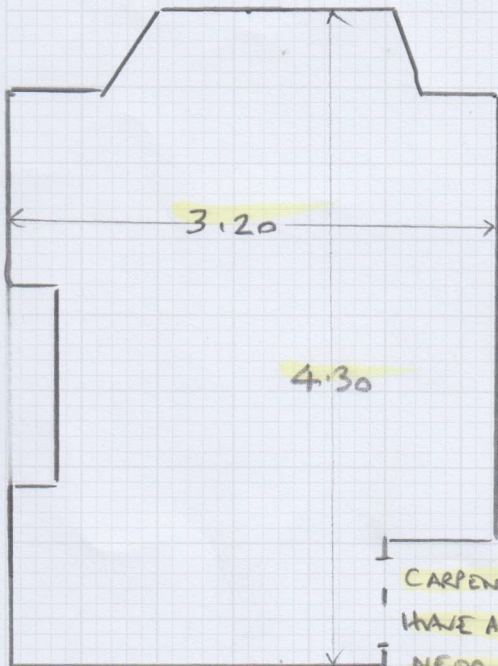

Job No: F29692

Name: KNIGHT

Address: 30 MABLETHORPE
ROAD, SW6 6AM

Tel:

Sheet: 1 OF 1

FRONT BEDROOM

CARPENTER WILL INSTALL WOODEN THRESHOLDS IN DOORWAY
HAVE ASKED CHARLOTTE TO EMAIL A PHOTO IN CASE WE
NEED TO INSTALL A BAK
PLEASE ENSURE THE CARPET GOES EITHER SIDE OF
THE FIREPLACE

CUT 3.30 x 5MT

YORK VELVET

YOR - 234

CUT DOWN TO

3.30 x 4.45