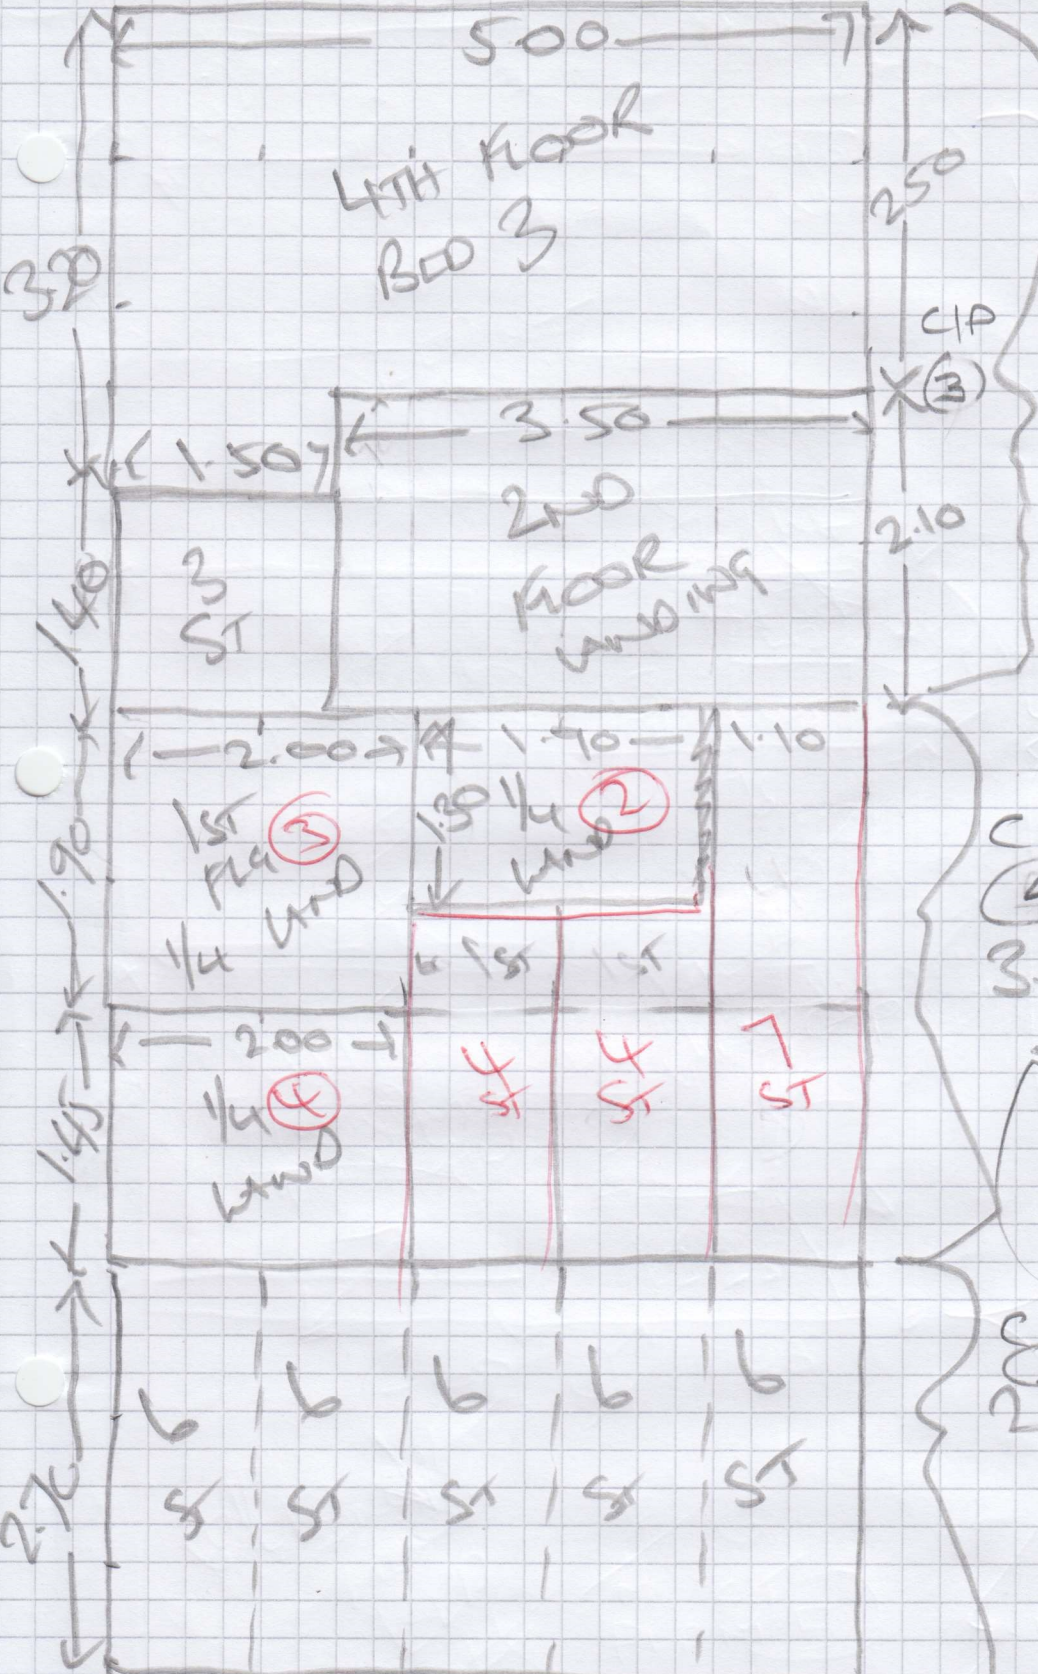

Cutting Plan 1	8.20m x 5.00m
Cutting Plan 2	4.30m x 5.00m
Cutting Plan 3	4.60m x 5.00m
Cutting Plan 5	2.70m x 5.00m
2 nd Floor Front Bed	4.90m x 5.00m

=====
Total **24.70m x 5.00m**
=====

***Cutting Plan 4** **3.35m x 5.00m**

4.30 x 500

ALBORAN ALB - 04Z (RUINO)

2500 x SMTR ROLL

x3-35 x SMTR CUT PLAN 5

F29707
HOME - KENDALL
2 CHEYNE WALK
SW 3 502

2 of 4

4.60 x 5.00

CIP
(4) *

3.35 x 5.00

(SEPERATE CUT)

CIP
(5)

2.70 x 5.00

TOTAL

4.90 x 5.00

4.90

2ND FLOOR MAIN BED

1/4 ② L 1.25 x 1.85 ✓

⑨ ST .45 x .90 ✓

1/4 ③ L 1.75 x 1.95 (1st flr) ✓

⑧ ST .42 x .95 ✓

1/4 ④ L 1.35 x 1.85 ✓

⑨ .45 x .90 inc T ✓

BRIDGE