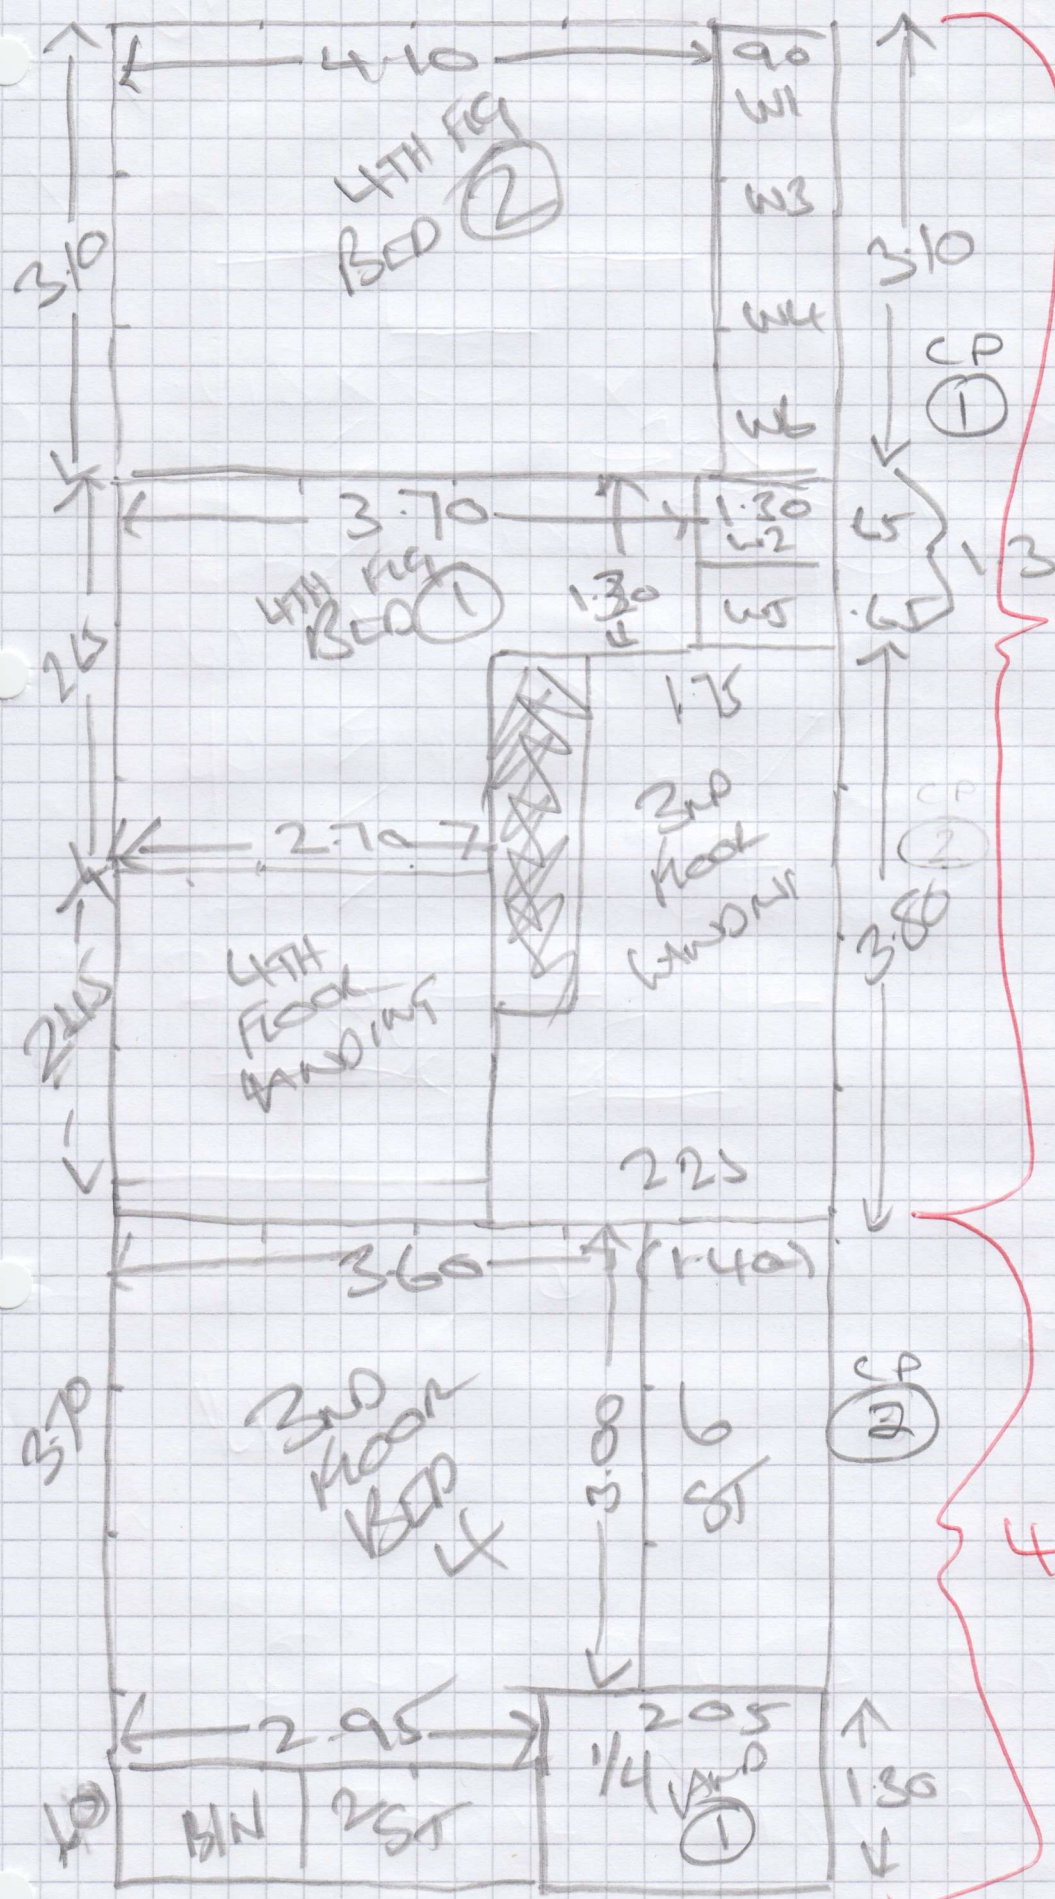

← 500M V →

F29707

HOME - KENDALL
2 CHEYNE WALK
SN 350Z

1 OF 4

8.20 x 500

28.05 x 500

4.30 x 500

ALBORAN ALB - 04Z (RUINO)

2500 x SMTR ROLL

x3-35 x SMTR CUT PLAN 5