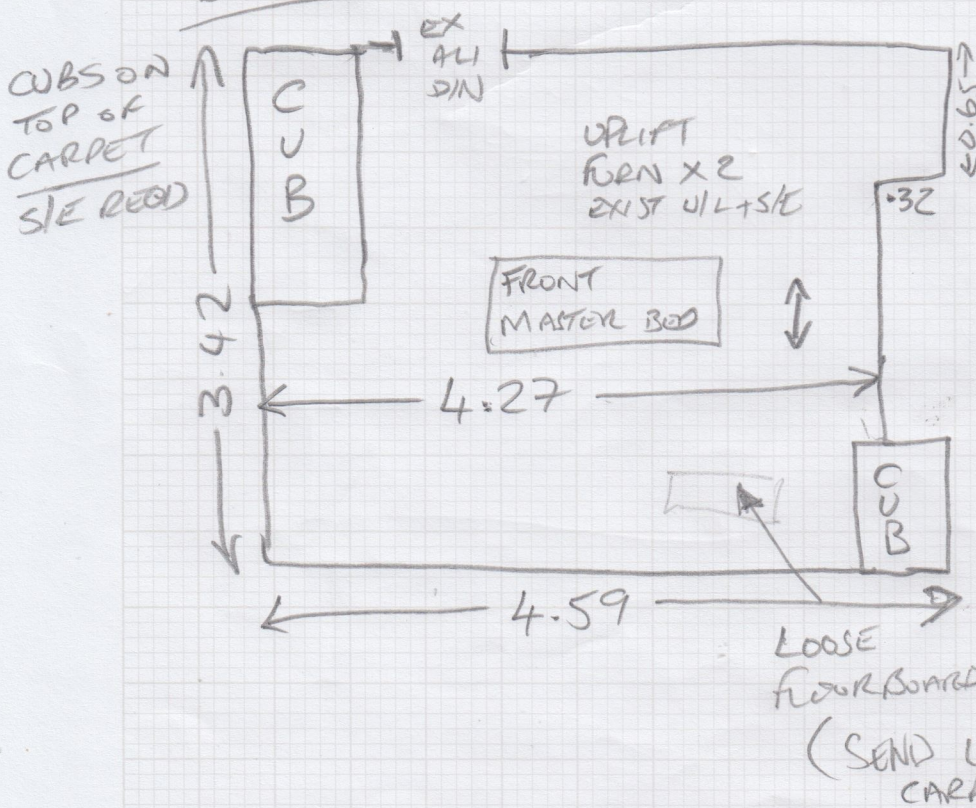

Job No: F29712  
 Name: COLEMAN  
 Address: 1 GASTEN RD  
 W6 8LT  
 Tel:  
 Sheet: 1 of 2

Top floor

70 BISCUIT

5.25 x 5m

1st flr

70 BISCUIT

3.60 x 5m

1st floor

Room: V

FRONT OF HOUSE

Job No: F29712  
Name: COLEMAN  
Address: 1 GASTIN RD  
W6 8LT  
Tel:  
Sheet: 2 of 2

84 AQUA

3.05 x 4 mtr

Room: X

FRONT OF HOUSE

NEXT TO MASTER BED.

84 AQUA

3.10 x 4 mtr