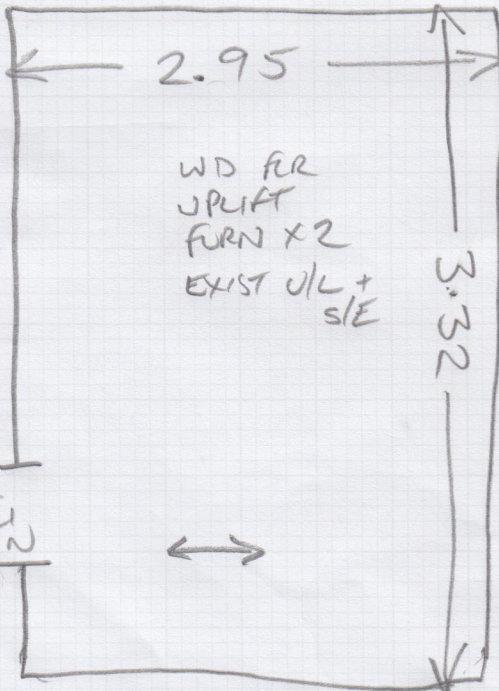

Job No: F29712  
 Name: COLEMAN  
 Address: 1 GASTEN RD  
 W6 8LT  
 Tel:  
 Sheet: 1 of 2

Top floor

70 BISCUIT

5.25 x 5m

1st flr

70 BISCUIT

3.60 x 5m

1st floor

Room: V

FRONT OF HOUSE

Job No: F29712  
Name: COLEMAN  
Address: 1 GASTIN RD  
W6 8LT  
Tel:  
Sheet: 2 of 2

84 AQUA

3.05 x 4 mtr

Room: X

FRONT OF HOUSE

NEXT TO MASTER BED.

84 AQUA

3.10 x 4 mtr