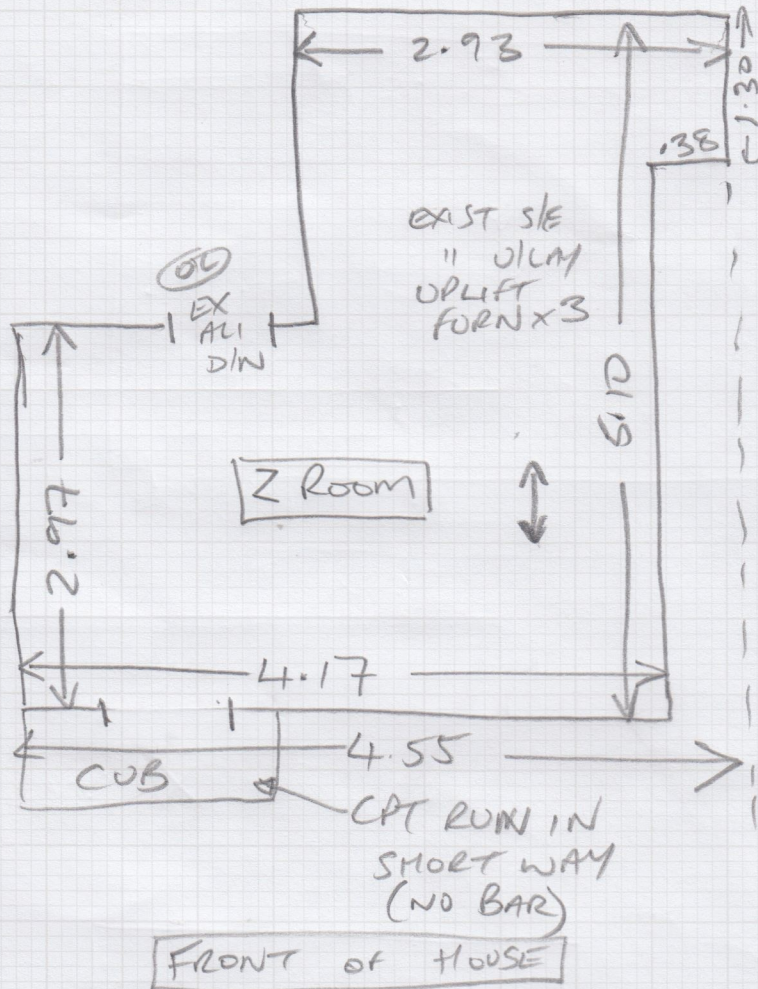

Job No: F29712  
 Name: COLEMAN  
 Address: 1 GASTEN RD  
 W6 8LT  
 Tel:  
 Sheet: 1 of 2

Top floor

70 BISCUIT

5.25 x 5m

1st flr

70 BISCUIT

3.60 x 5m

1st floor

Room: V

FRONT OF HOUSE

Job No: F29712  
Name: COLEMAN  
Address: 1 GASTIN RD  
W6 8LT  
Tel:  
Sheet: 2 of 2

84 AQUA

3.05 x 4 mtr

Room: X

FRONT OF HOUSE

NEXT TO MASTER BED.

84 AQUA

3.10 x 4 mtr