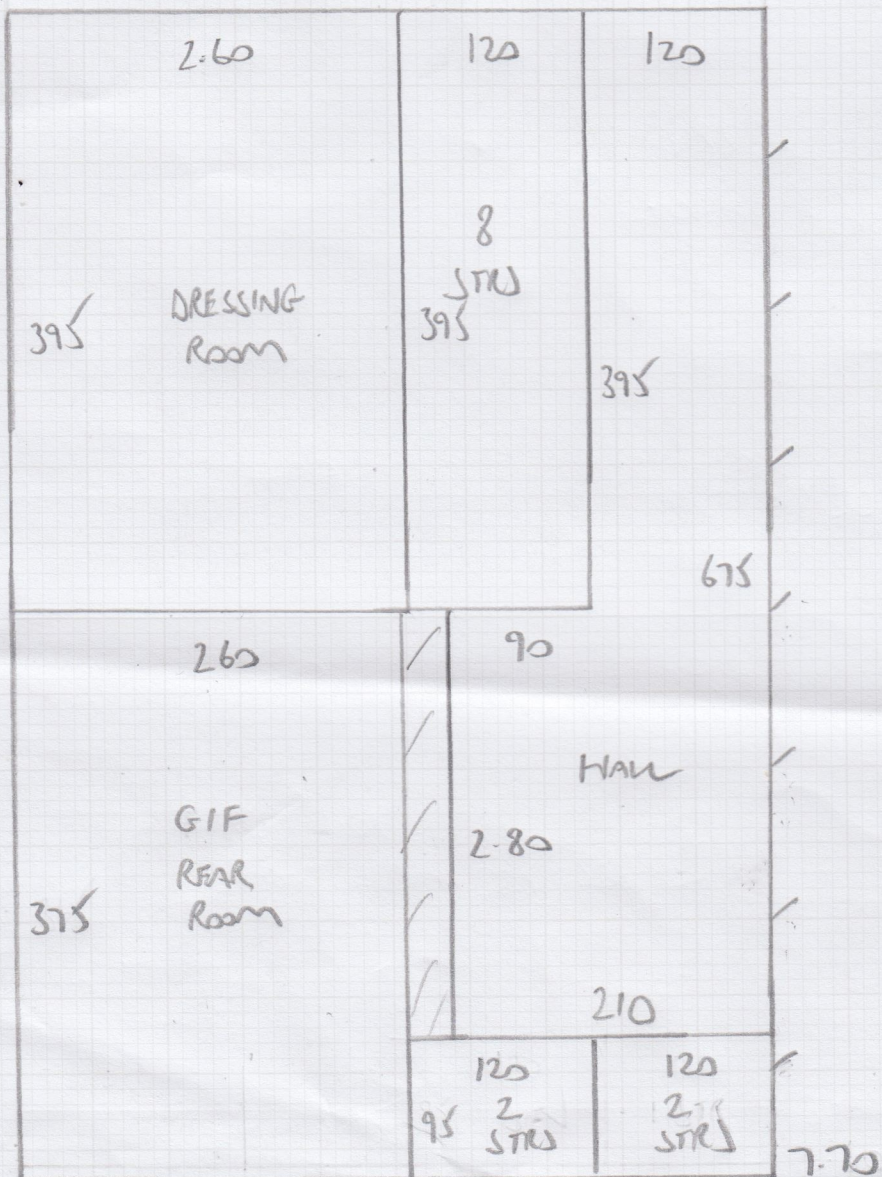

Job No: F29763  
 Name: LITTLE  
 Address: 48 WALTHAM GROVE  
 SW6 1QR  
 Tel:  
 Sheet: 1 of 7

8.20  
 3.25  
 4.20  
 7.70  

---

 23.35

} FROM 25 MTR ROLL

8.65 - CUT PLAN  
 4.05 CINEMA ROOM  

---

 12.70

} FROM 13 MTR CUT

Job No: F29763  
Name: LITTLE  
Address: 48 WALTHAM GROVE  
SW6 1QR  
Tel:  
Sheet: 2 of 7

Job No: F29763  
Name: LITTLE  
Address: 48 WALHAM GROVE  
SW6 1QR  
Tel:  
Sheet: 3 of 7

Job No: F29763

Name: LITTLE

Address: 48 WALHAM AVE  
SW6 1QR

Tel:

Sheet: 4 of 7

TOP FLOOR

FIRST FLOOR

mrcarpet  
DESIGNS FOR FLOORS

Job No: F29763  
 Name: LITTLE  
 Address: 48 WALHAM GROVE  
 SW6 1QR  
 Tel:  
 Sheet: 5 of 7

SWG 1QR

7 of 7

4.05 x Smtv

CONC SUBFLOOR

GLUE DOWN SHORT PIN GRIPPER

(SATN)  
2 x 2 BAR

36.05 x Smtv  
180.25 cm  
20.00 cuts  
3749.29

cost  
25 x Smtv  
12.70 x Smtv  
37.70 x Smtv (185.50cm)  
11.45 x B 626.74