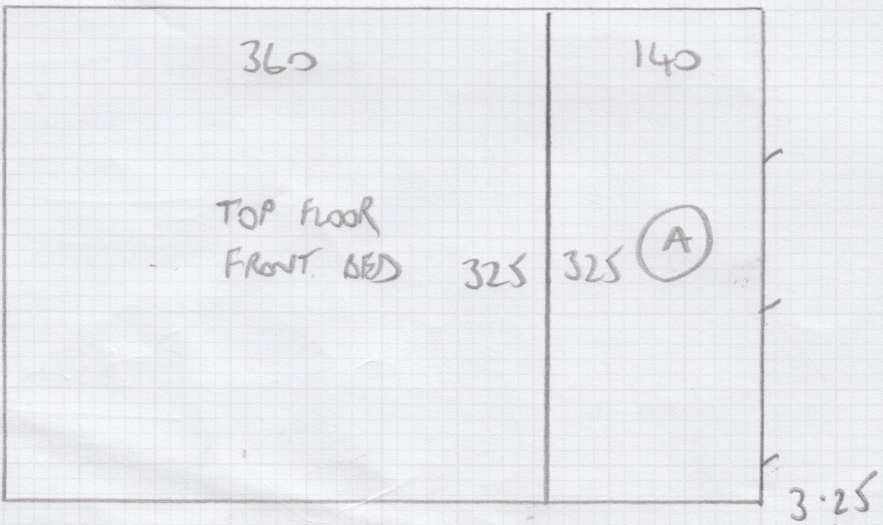

Job No: F29763  
 Name: LITTLE  
 Address: 48 WALTHAM GROVE  
 SW6 1QR  
 Tel:  
 Sheet: 1 of 7

8.20  
 3.25  
 4.20  
 7.70  

---

 23.35

} FROM 25 MTR ROLL

8.65 - CUT PLAN  
 4.05 CINEMA ROOM  

---

 12.70

} FROM 13 MTR CUT

Job No: F29763  
Name: LITTLE  
Address: 48 WALTHAM GROVE  
SW6 1QR  
Tel:  
Sheet: 2 of 7

Job No: F29763  
Name: LITTLE  
Address: 48 WALHAM GROVE  
SW6 1QR  
Tel:  
Sheet: 3 of 7

Job No: F29763

Name: LITTLE

Address: 48 WALHAM AVE  
SW6 1QR

Tel:

Sheet: 4 of 7

TOP FLOOR

FIRST FLOOR

mrcarpet  
DESIGNS FOR FLOORS

Job No: F29763  
 Name: LITTLE  
 Address: 48 WALHAM GROVE  
 SW6 1QR  
 Tel:  
 Sheet: 5 of 7

SWG 1QR

7 of 7

4.05 x Smtv

CONC SUBFLOOR

GLUE DOWN SHORT PIN GRIPPER

(SATN)  
2 x 2 BAR

36.05 x Smtv  
180.25 cm  
20.00 cuts  
3749.29

cost  
25 x Smtv  
12.70 x Smtv  
37.70 x Smtv (185.50cm)  
11.45 x B 626.74