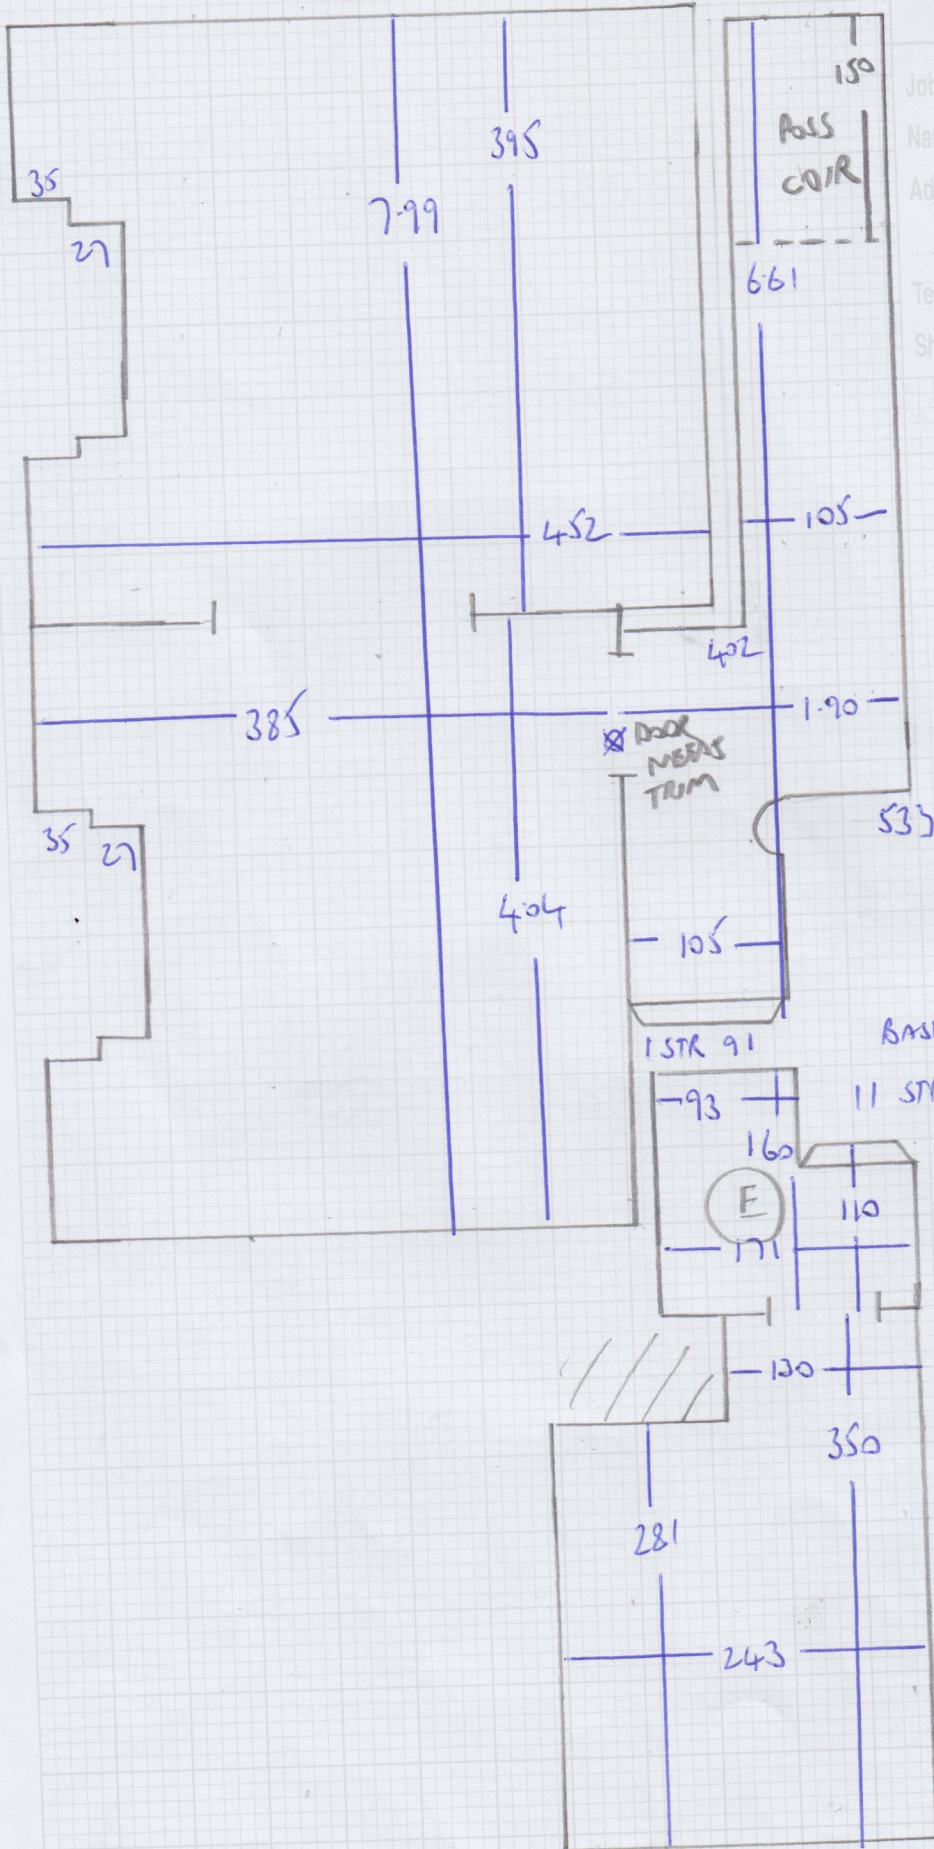

Job No: F29763  
 Name: LITTLE  
 Address: 48 WALTHAM GROVE  
 SW6 1QR  
 Tel:  
 Sheet: 1 of 7

8.20  
 3.25  
 4.20  
 7.70  

---

 23.35

} FROM 25 MTR ROLL

8.65 - CUT PLAN  
 4.05 CINEMA ROOM  

---

 12.70

} FROM 13 MTR CUT

Job No: F29763  
Name: LITTLE  
Address: 48 WALTHAM GROVE  
SW6 1QR  
Tel:  
Sheet: 2 of 7

Job No: F29763  
Name: LITTLE  
Address: 48 WALHAM GROVE  
SW6 1QR  
Tel:  
Sheet: 3 of 7

Job No: F29763

Name: LITTLE

Address: 48 WALHAM AVE  
SW6 1QR

Tel:

Sheet: 4 of 7

TOP FLOOR

FIRST FLOOR

mrcarpet  
DESIGNS FOR FLOORS

Job No: F29763  
 Name: LITTLE  
 Address: 48 WALHAM GROVE  
 SW6 1QR  
 Tel:  
 Sheet: 5 of 7

Ground Floor

F1/D

mrcarpets

Specialist Carpet Fitters

Job No: F29763  
 Name: LITTLE  
 Address: 48 WALHAM GROVE  
 SW6 1QR  
 Tel:  
 Sheet: 6 of 7

F29763

LITTLE

48 WALTHAM GRVE