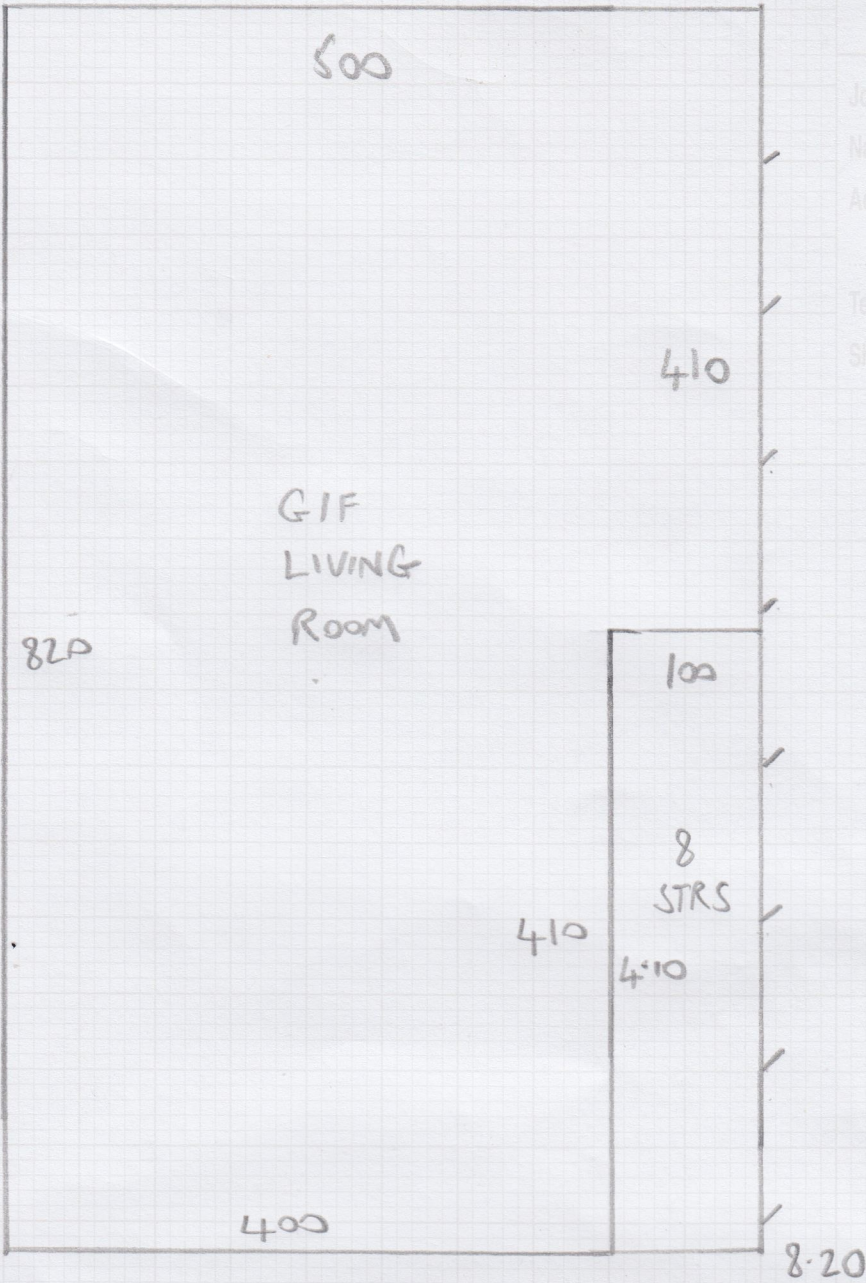

Job No: F29763  
 Name: LITTLE  
 Address: 48 WALTHAM GROVE  
 SW6 1QR  
 Tel:  
 Sheet: 1 of 7

8.20  
 3.25  
 4.20  
 7.70  

---

 23.35

} FROM 25 MTR ROLL

8.65 - CUT PLAN  
 4.05 CINEMA ROOM  

---

 12.70

} FROM 13 MTR CUT

Job No: F29763  
Name: LITTLE  
Address: 48 WALTHAM GROVE  
SW6 1QR  
Tel:  
Sheet: 2 of 7

Job No: F29763  
Name: LITTLE  
Address: 48 WALHAM GROVE  
SW6 1QR  
Tel:  
Sheet: 3 of 7

Job No: F29763

Name: LITTLE

Address: 48 WALHAM AVE  
SW6 1QR

Tel:

Sheet: 4 of 7

TOP FLOOR

FIRST FLOOR

mrcarpet  
DESIGNS FOR FLOORS

Job No: F29763  
 Name: LITTLE  
 Address: 48 WALHAM GROVE  
 SW6 1QR  
 Tel:  
 Sheet: 5 of 7

SWG 1QR

7 of 7

4.05 x Smtv

CONC SUBFLOOR

GLUE DOWN SHORT PIN GRIPPER

(SATN)  
2 x 2 BAR

36.05 x Smtv  
180.25 cm  
20.00 cuts  
3749.29

cost  
25 x Smtv  
12.70 x Smtv  
37.70 x Smtv (185.50cm)  
11.45 x B 626.74