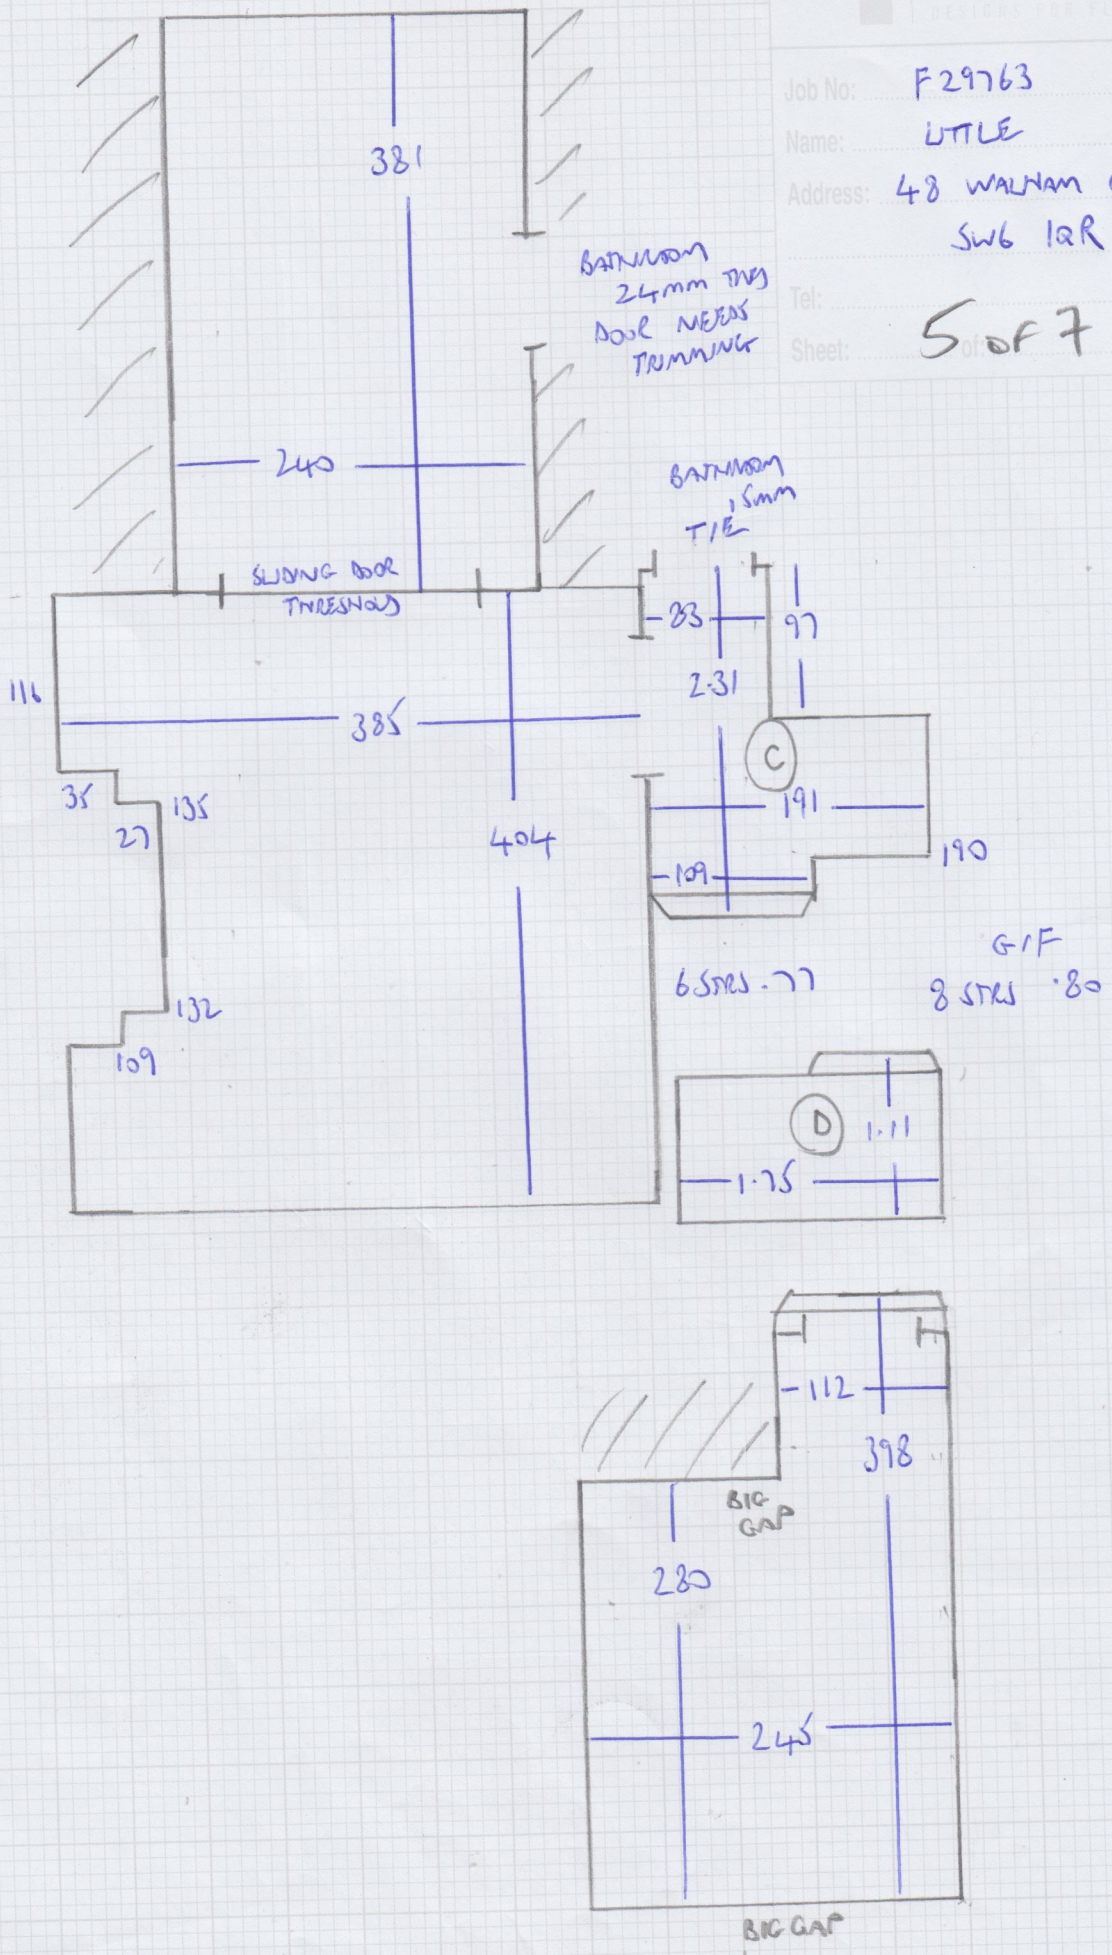

Job No: F29763  
 Name: LITTLE  
 Address: 48 WALTHAM GROVE  
 SW6 1QR  
 Tel:  
 Sheet: 1 of 7

8.20  
 3.25  
 4.20  
 7.70  

---

 23.35

} FROM 25 MTR ROLL

8.65 - CUT PLAN  
 4.05 CINEMA ROOM  

---

 12.70

} FROM 13 MTR CUT

Job No: F29763  
Name: LITTLE  
Address: 48 WALTHAM GROVE  
SW6 1QR  
Tel:  
Sheet: 2 of 7

Job No: F29763  
Name: LITTLE  
Address: 48 WALHAM GROVE  
SW6 1QR  
Tel:  
Sheet: 3 of 7

Job No: F29763

Name: LITTLE

Address: 48 WALHAM AVE  
SW6 1QR

Tel:

Sheet: 4 of 7

TOP FLOOR

FIRST FLOOR

mrcarpet  
DESIGNS FOR FLOORS

Job No: F29763  
 Name: LITTLE  
 Address: 48 WALHAM GROVE  
 SW6 1QR  
 Tel:  
 Sheet: 5 of 7

Ground Floor

F1/D

mrcarpets

Specialist Carpet Fitters

Job No: F29763  
 Name: LITTLE  
 Address: 48 WALHAM GROVE  
 SW6 1QR  
 Tel:  
 Sheet: 6 of 7

F29763

LITTLE

48 WALTHAM GRVE