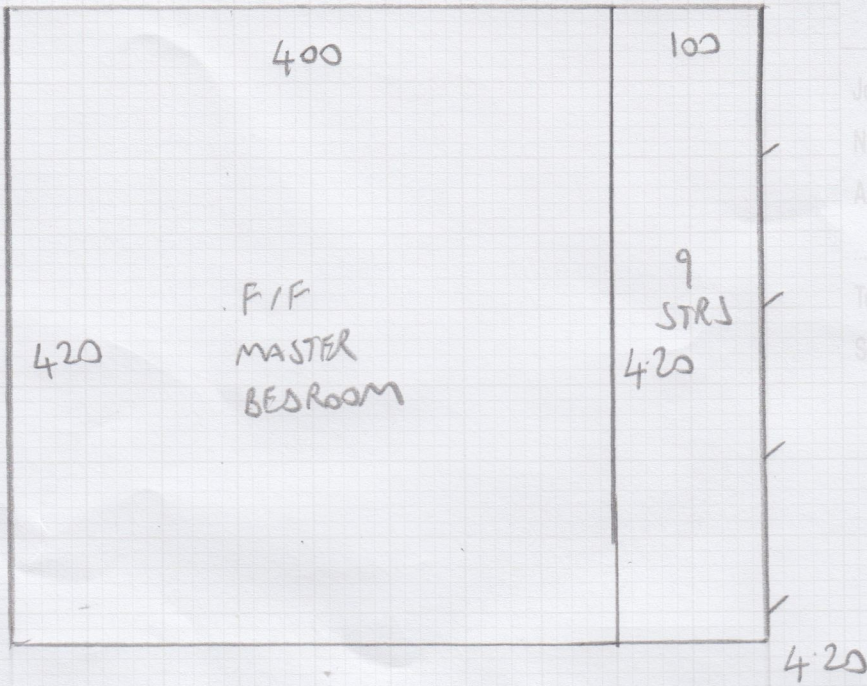

Job No: F29763  
 Name: LITTLE  
 Address: 48 WALTHAM GROVE  
 SW6 1QR  
 Tel:  
 Sheet: 1 of 7

8.20  
 3.25  
 4.20  
 7.70  

---

 23.35

} FROM 25 MTR ROLL

8.65 - CUT PLAN  
 4.05 CINEMA ROOM  

---

 12.70

} FROM 13 MTR CUT

Job No: F29763  
Name: LITTLE  
Address: 48 WALTHAM GROVE  
SW6 1QR  
Tel:  
Sheet: 2 of 7

Job No: F29763  
Name: LITTLE  
Address: 48 WALHAM GROVE  
SW6 1QR  
Tel:  
Sheet: 3 of 7

Job No: F29763