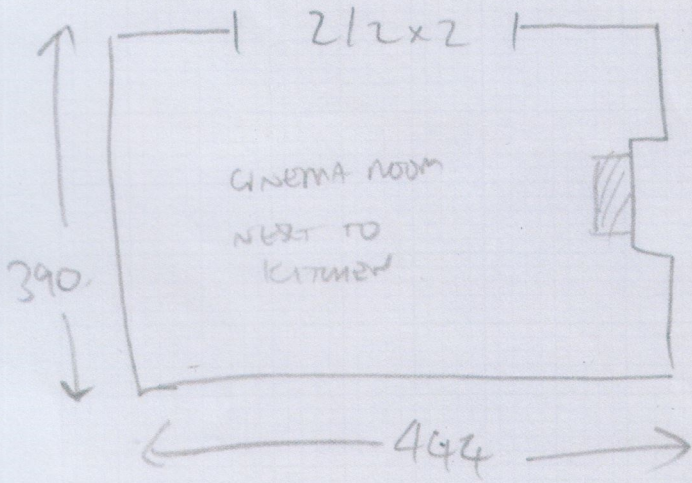

Job No: F29763  
 Name: LITTLE  
 Address: 48 WALTHAM GROVE  
 SW6 1QR  
 Tel:  
 Sheet: 1 of 7

8.20  
 3.25  
 4.20  
 7.70  

---

 23.35

} FROM 25 MTR ROLL

8.65 - CUT PLAN  
 4.05 CINEMA ROOM  

---

 12.70

Ground Floor

F1/D

mrcarpets

Specialist Carpet Fitters

Job No: F29763  
 Name: LITTLE  
 Address: 48 WALHAM GROVE  
 SW6 1QR  
 Tel:  
 Sheet: 6 of 7

F29763

LITTLE

48 WALTHAM GRVE

SWG 1QR

7 of 7

4.05 x Smtv

CONC SUBFLOOR

GLUE DOWN SHORT PIN GRIPPER

(SATN)  
2 x 2 BAR

36.05 x Smtv  
180.25 cm  
20.00 cuts  
3749.29

cost  
25 x Smtv  
12.70 x Smtv  
37.70 x Smtv (185.50cm)  
11.45 x B 626.74