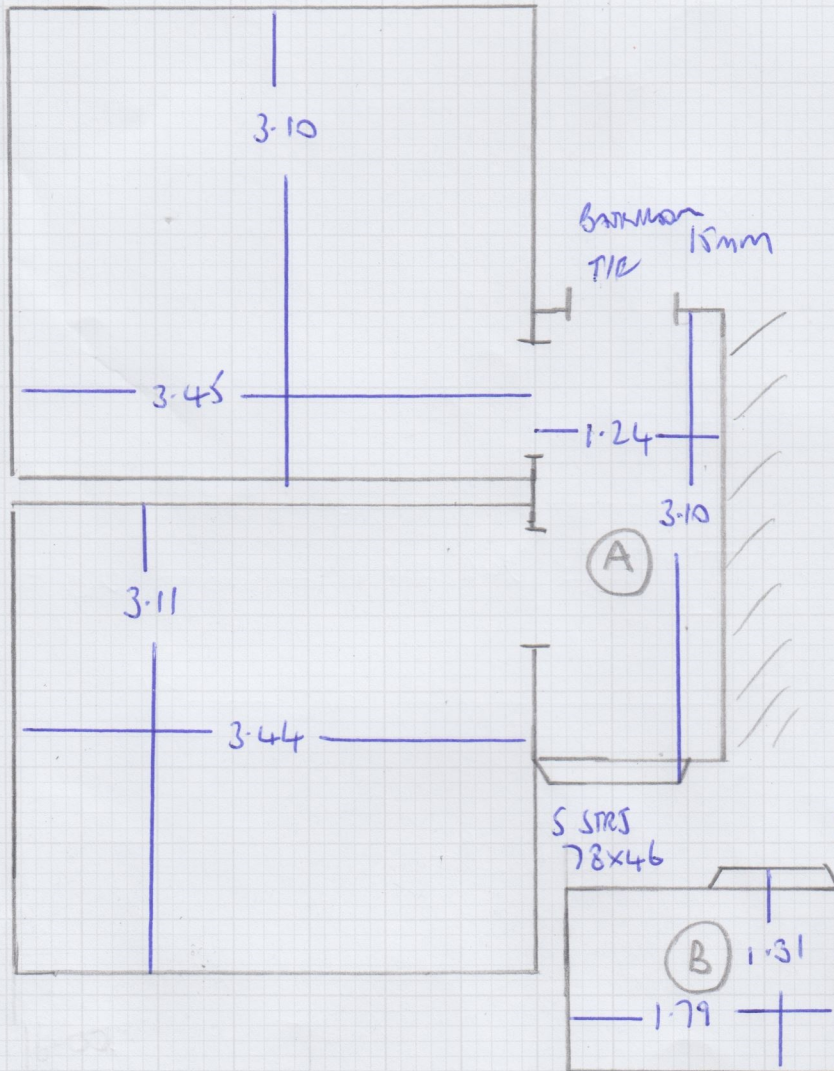

Job No: F29763  
 Name: LITTLE  
 Address: 48 WALTHAM GROVE  
 SW6 1QR  
 Tel:  
 Sheet: 1 of 7

8.20  
 3.25  
 4.20  
 7.70  

---

 23.35

} FROM 25 MTR ROLL

8.65 - CUT PLAN  
 4.05 CINEMA ROOM  

---

 12.70

} FROM 13 MTR CUT

Job No: F29763  
Name: LITTLE  
Address: 48 WALTHAM GROVE  
SW6 1QR  
Tel:  
Sheet: 2 of 7

Job No: F29763  
Name: LITTLE  
Address: 48 WALHAM GROVE  
SW6 1QR  
Tel:  
Sheet: 3 of 7

Job No: F29763

Name: LITTLE

Address: 48 WALHAM AVE  
SW6 1QR

Tel:

Sheet: 4 of 7

TOP FLOOR

FIRST FLOOR

mrcarpet  
DESIGNS FOR FLOORS

Job No: F29763  
 Name: LITTLE  
 Address: 48 WALHAM GROVE  
 SW6 1QR  
 Tel:  
 Sheet: 5 of 7

SWG 1QR

7 of 7

4.05 x Smtv

CONC SUBFLOOR

GLUE DOWN SHORT PIN GRIPPER

(SATN)  
2 x 2 BAR

36.05 x Smtv  
180.25 cm  
20.00 cuts  
3749.29

cost  
25 x Smtv  
12.70 x Smtv  
37.70 x Smtv (185.50cm)  
11.45 x B 626.74