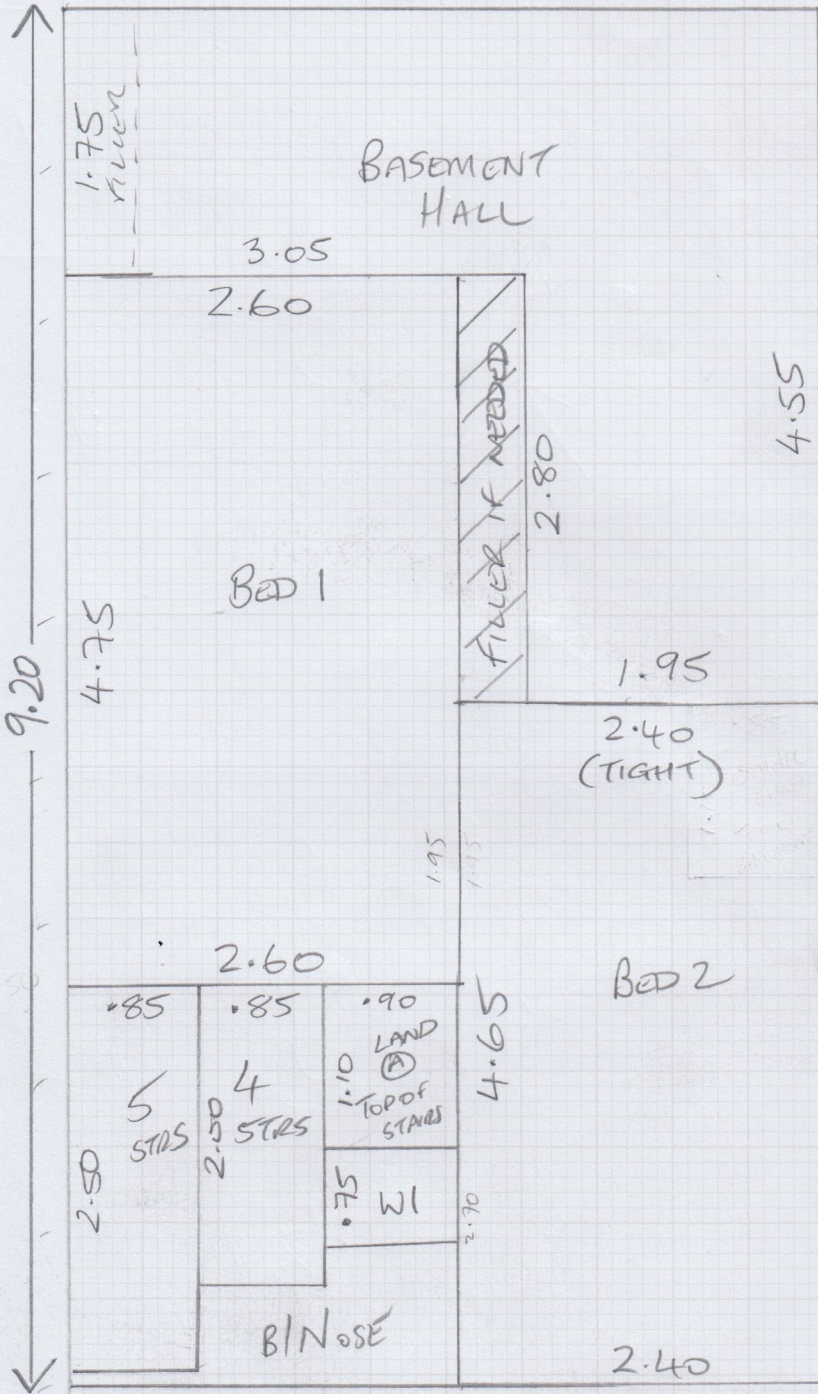

5mtr

Job No: F29765
Name: LADY RYDER
Address: BASEMENT FLAT
13 CHARLWOOD PLACE
Tel: SW1V 2LX
Sheet: 1 OF 2

YORK - 226

SITTING RM 4.50 x 5mtr

CUT PLAN 9.20 x 5mtr

13.70 (68.50m²)

ONLY IF REQD
FILLER
FAR RIGHT CORNER
OF THE ROOM