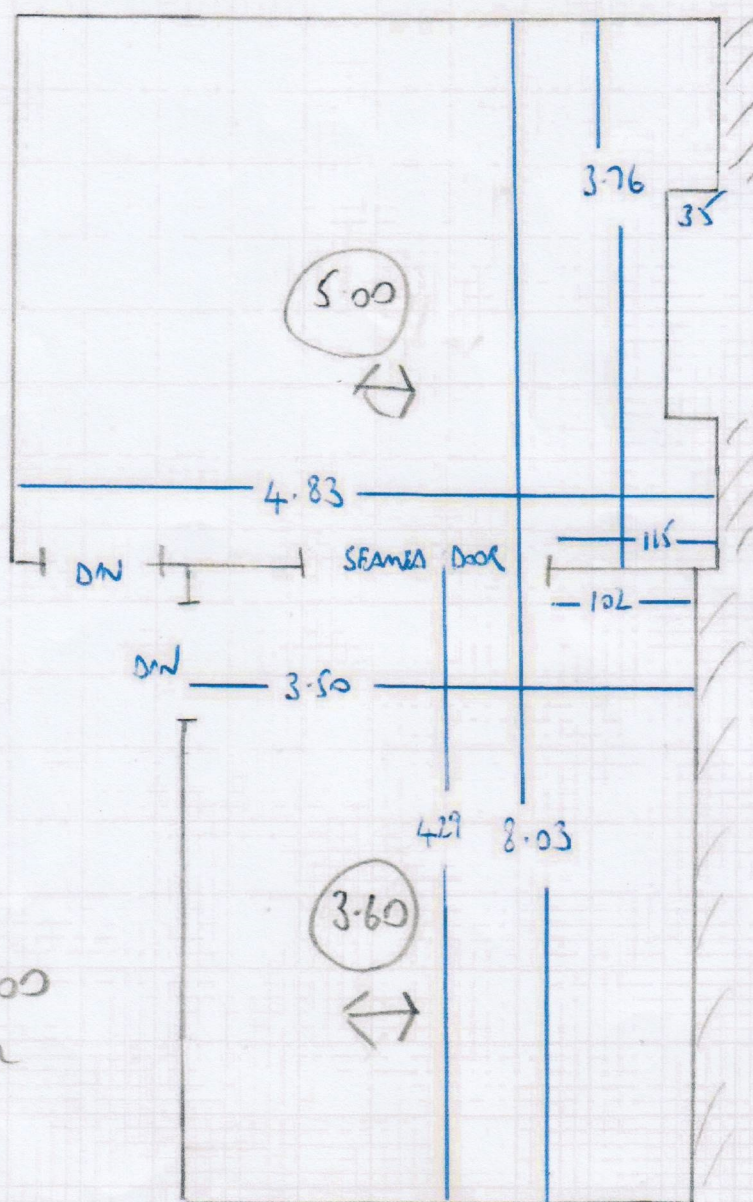

Job No: F29768  
Name: WOODHORN ESTATES  
Address: 6 THE WILLOWS  
83 VINCENT SQUARE, SW1P 2PF

Sheet: 1 of 1

REVOLUTION  
SUPREME  
CUMULUS

5.00  
3.60  

---

8.60 x 5.00  
= 43m<sup>2</sup>