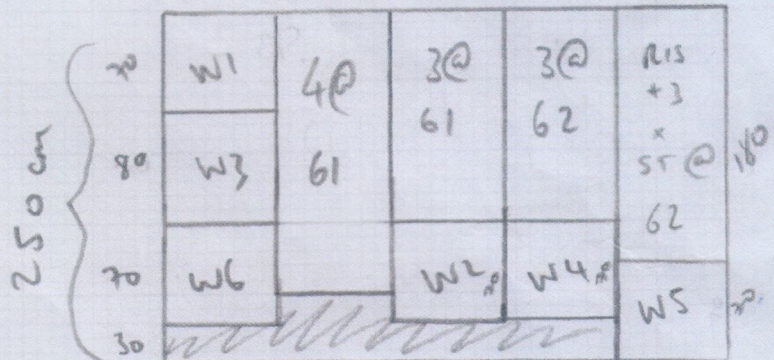

F29769

ULD NET
 NEW SHOW PIN
 SUBFLOOR PREP NET
 Ply?
 DOUBLE STICK FITTING

|||

ROOM = 295 x 400

STMS = 250 x 400

STMS

RISER = 20 x 72 - START ON FACE OF RISER

6 x ST = 45 x 72

W1 = 57 x 83

W2 = 62 x 105

W3 = 60 x 71

W4 = 55 x 86

W5 = 60 x 102

W6 = 60 x 70

61 cm - 6 x ST = 41 x 71

BIN = 41 x 90

FIXED PERIMETER TO
 STAIRS + WINDERS
 DISCUSS WIDTH WITH
 CUSTOMER BY CUTTING

1 x BRASS EFFECT STICK DOWN WIDE

COVER PLATE AT LIVING ROOM DOWN