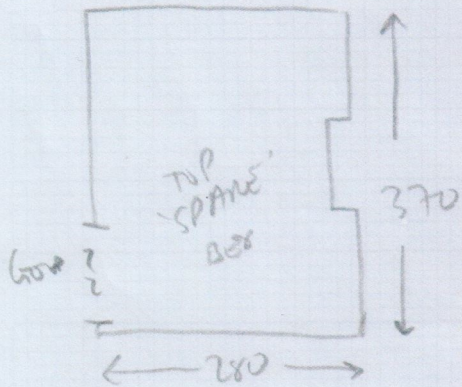

F29769

ULD NET
 NEW SHOW PIN
 SUBFLOOR PREP NET
 Ply?
 DOUBLE STICK FITTING

|||

ROOM = 295 x 400

STMS = 250 x 400

STMS

RISER = 20 x 72 - START ON FACE OF RISER

6 x ST = 45 x 72

W1 = 57 x 83

W2 = 62 x 105

W3 = 60 x 71

W4 = 55 x 86

W5 = 60 x 102

W6 = 60 x 70

61 cm - 6 x ST = 41 x 71

BIN = 41 x 90

FIXED PERIMETER TO
 STAIRS + WINDERS
 DISCUSS WIDTH WITH
 CUSTOMER BY CUTTING

1 x BRASS EFFECT STICK DOWN WIDE

COVER PLATE AT LIVING ROOM DOWN