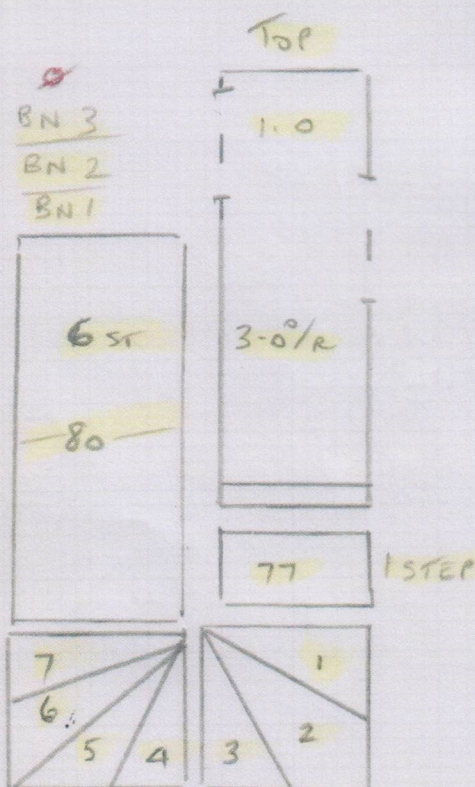

F29771

34 OXBERRY AVE
MAMT CO LTD

2 of 2

ENT

- 1sr 77
- w1 1.0 x 85 ✓
- w2 1.10 x 85 ✓
- w3 80 x 80 ✓
- w4 90 x 75 ✓
- w5 1.10 x 75 ✓
- w6 1.10 x 85 ✓
- w7 80 x 60 ✓
- B/N 1 80 x 70 ✓
- B/N 2 90 x 70 ✓
- B/N 3 1.10 x 1.10 ✓