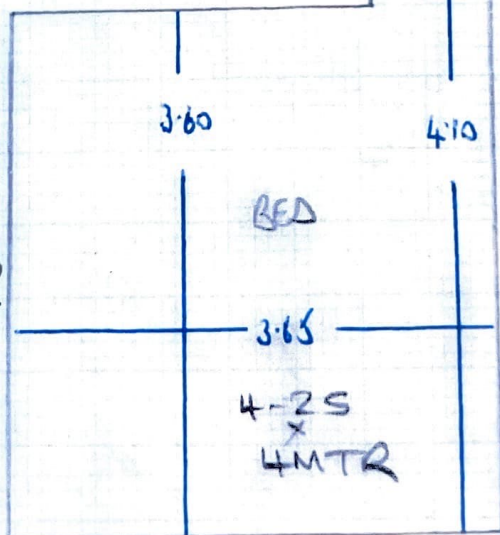

TOP FLOOR

F28501 F29775
MONTGOMERY
18 HUNTERDOWN ROAD
SW6 STP

1 OF 2

1 OF 2

ISLAND WEAVE
SKYE 32
TO STAIRS/LAND

5-20 x 4MTR
INCASA UNO-0250

ISLAND WEAVE
SKYE 32

*NOT TO

SCALE 2-90 x 4MTR