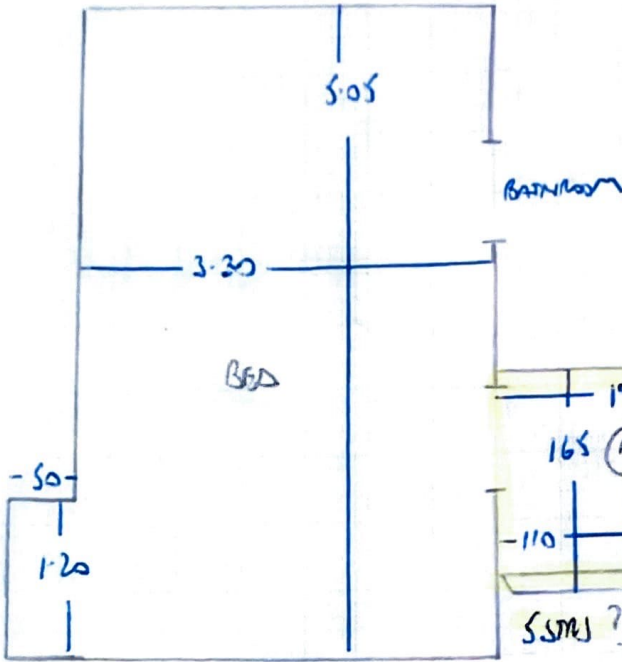

TOP FLOOR

F28501 F29775
MONTGOMERY
18 HUNTERDOWN ROAD
SW6 STP

1 OF 2

1 OF 2

ISLAND WEAVE
SKYE 32
TO STAIRS/LAND

5-20 x 4MTR
INCASA UNO-0250

ISLAND WEAVE
SKYE 32

*NOT TO

SCALE 2-90 x 4MTR