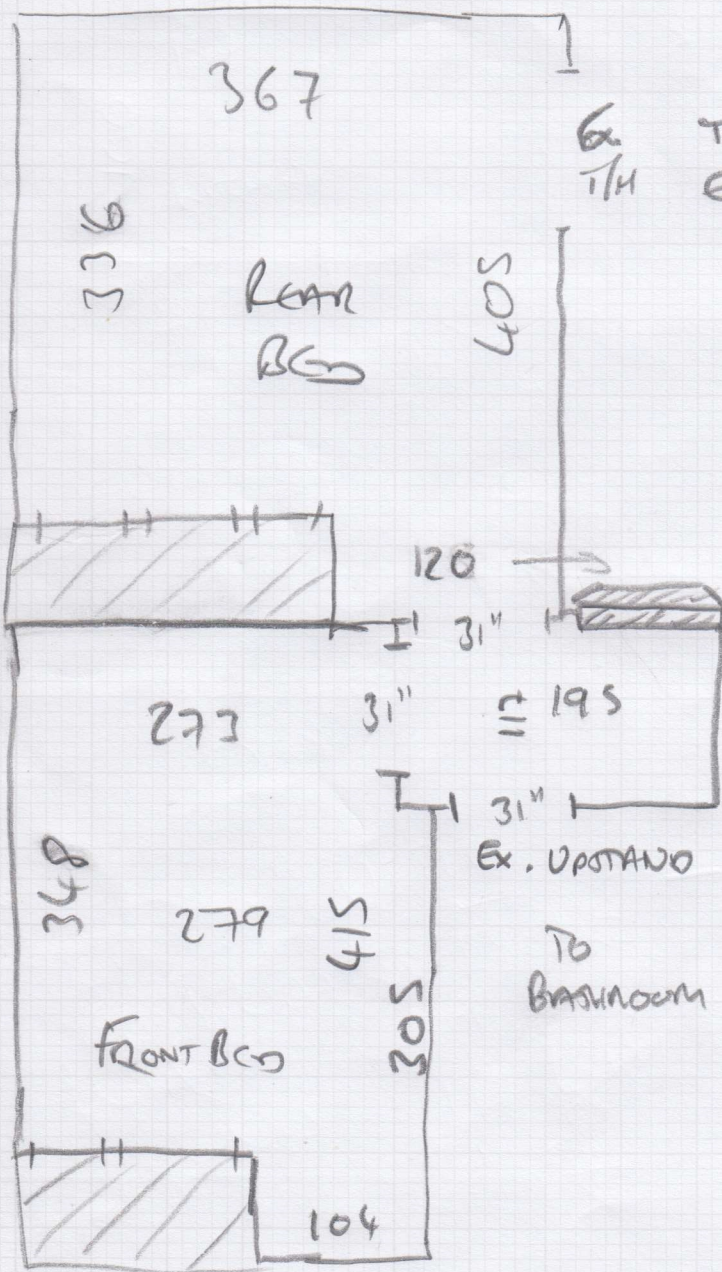

Job No: F29819  
Name: SEABOLD  
Address: 28 HARWOOD  
TERRACE, SW6 2AB  
Tel:  
Sheet: 1 OF 2

WOOL MALDIVES  
NAUTILUS

380 x 500

290 x 500

Job No: **F19819**  
Name: **SCABOLD**  
Address: **28 HARWOOD  
TERRACE, SW6 2AB**

Tel:  
Sheet: **2 of 2**

WOODEN TOP TO  
STAIRS. APPROX.  
25mm HIGH.  
Allow 12mm STIM  
SO CARPET MEETS  
LEVEL.