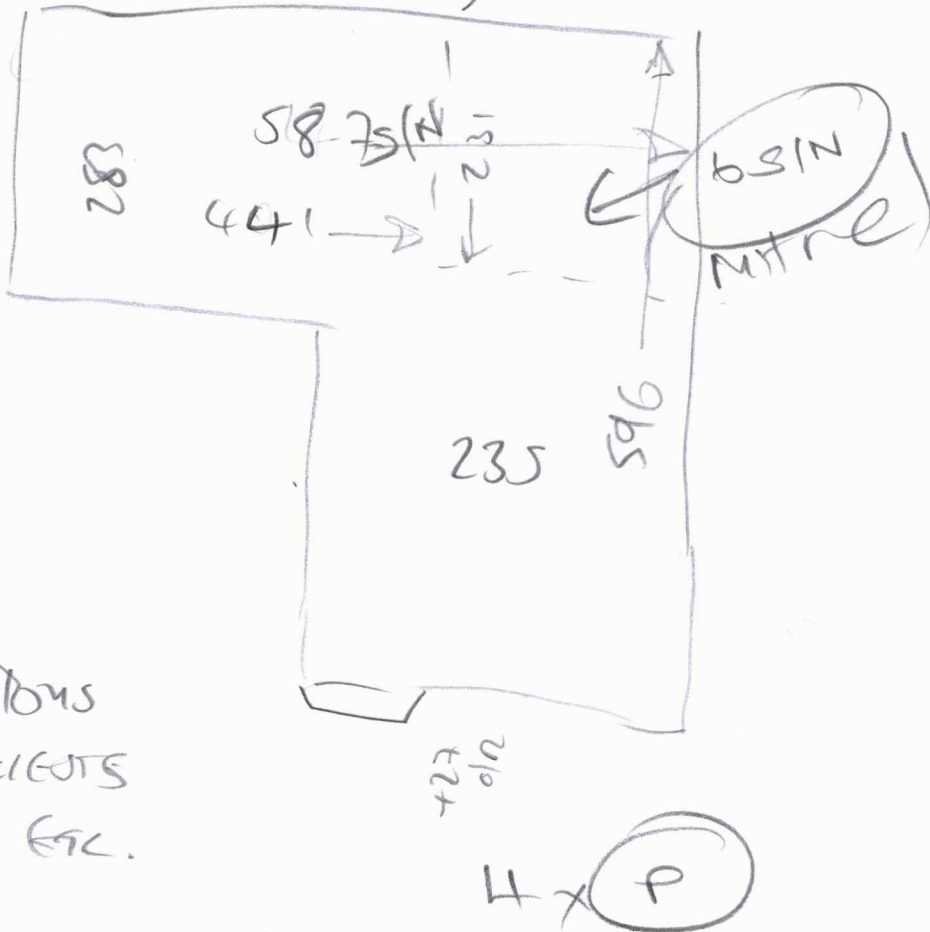

Customer Address:

Fulham Baptist Church
118 Dawes Road
LONDON

2 of 2

SW6 7EG

Email:
admin@peques.co.uk

Areas to be done and Description of Measure

Measure Baby's Playroom

020-7385-5333

CALL SAMIA TO ADVISE RE
SAMPLE IS IN
SHOP OR
DROPPED OFF LATER (S/O'S)

SAMIA
CARLA

Instructions and Estimators comments

Rutland RC50-07

COTS + TONS
+ CLOSETS
ETC.

1st floor Up
OPEN ~~HALLWAY~~ STAIRCASE

Must Read!