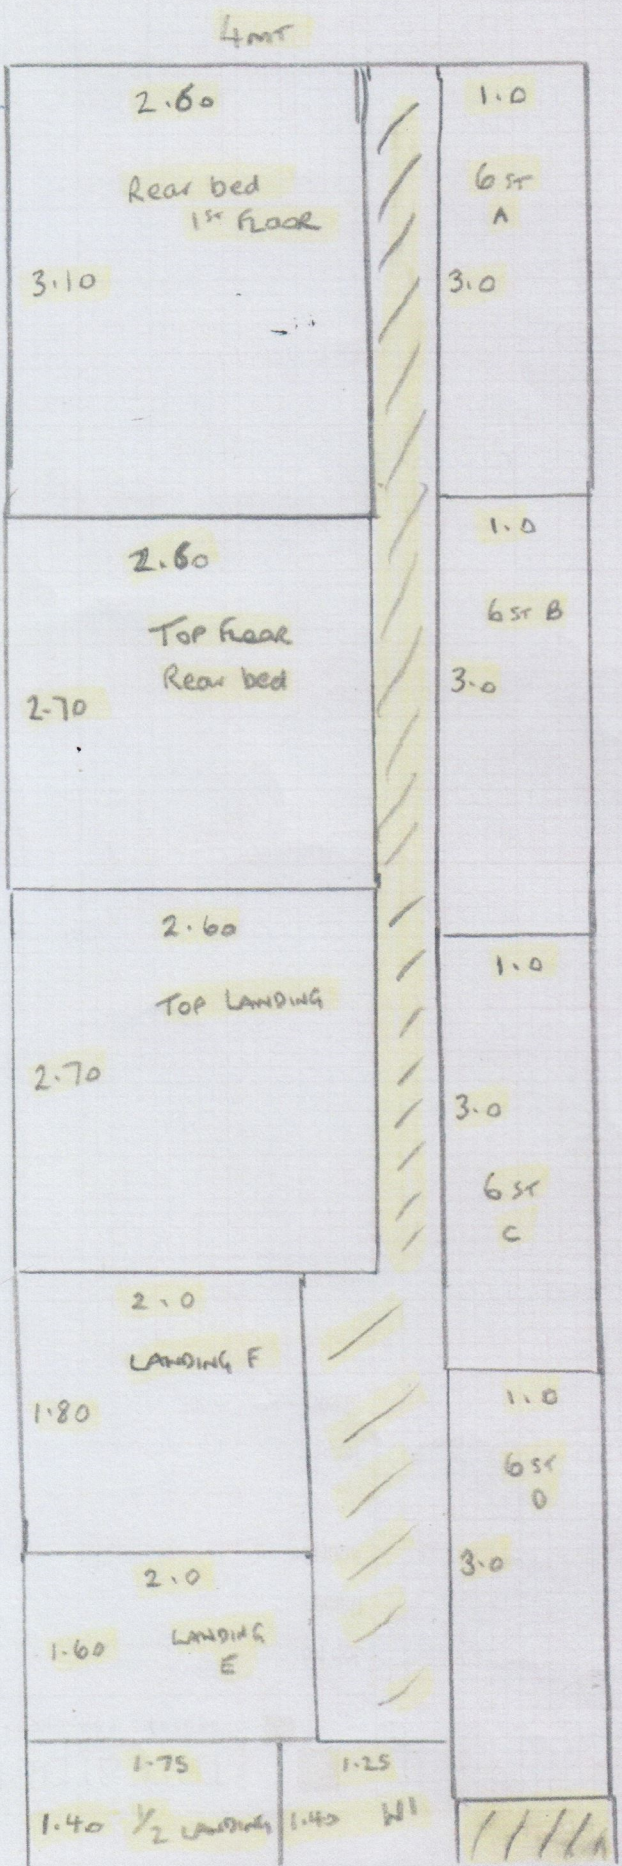

~~Wool Herringbone Longleat (Parker - 8m x 4m x 10.2m)~~

~~5m x 4m, 1st floor Rear Bedroom + Top floor rear bedroom~~

F29830
POPLE

~~18370 - 16630 - 1746~~

19 PARK WALK
SWISS OASIS

Wool HERRINGBONE
LONGLEAT

CUT:
13.30 x 4m

10F4

F29830
POPLE

2 of 4

F29830
POLICE

3 of 4

WI 1.20 x 1.10

~~2 of 3~~

F29830
POPLE

4 of 4

WEATHER WATCHING

MISTRAL SKYS

W8139

8.15 x 4 mtr.

RUGS REQUIRED

80 x 3.25 KITCHEN

1.60 x 2.40 DINING ROOM