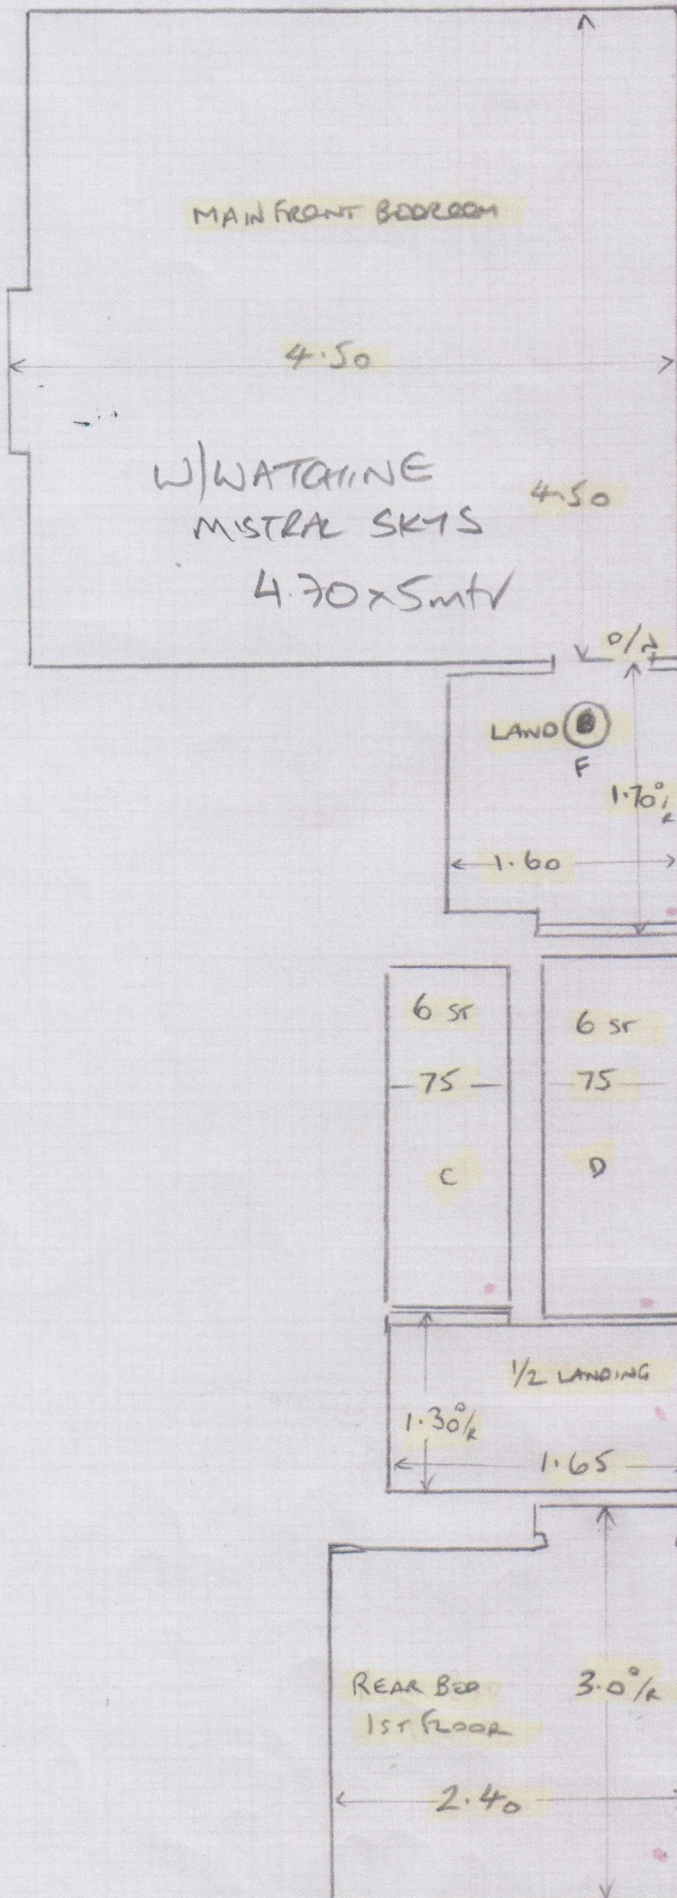

~~Wool Herringbone Longleat (Parker - 8m x 4m x 10.2m)~~

~~5m x 4m, 1st floor Rear Bedroom + Top floor rear bedroom~~

F29830
POPLE

~~18370 - 16630 - 1746~~

19 PARK WALK
SWISS OASIS

Wool HERRINGBONE
LONGLEAT

CUT:
13.30 x 4m

10F4

F29830
POPLE

2 of 4

F29830
POLICE

3 of 4

WI 1.20 x 1.10

~~2 of 3~~

F29830
POPLE

4 of 4

WEATHER WATCHING

MISTRAL SKYS

W8139

8.15 x 4 mtr.

RUGS REQUIRED

80 x 3.25 KITCHEN

1.60 x 2.40 DINING ROOM