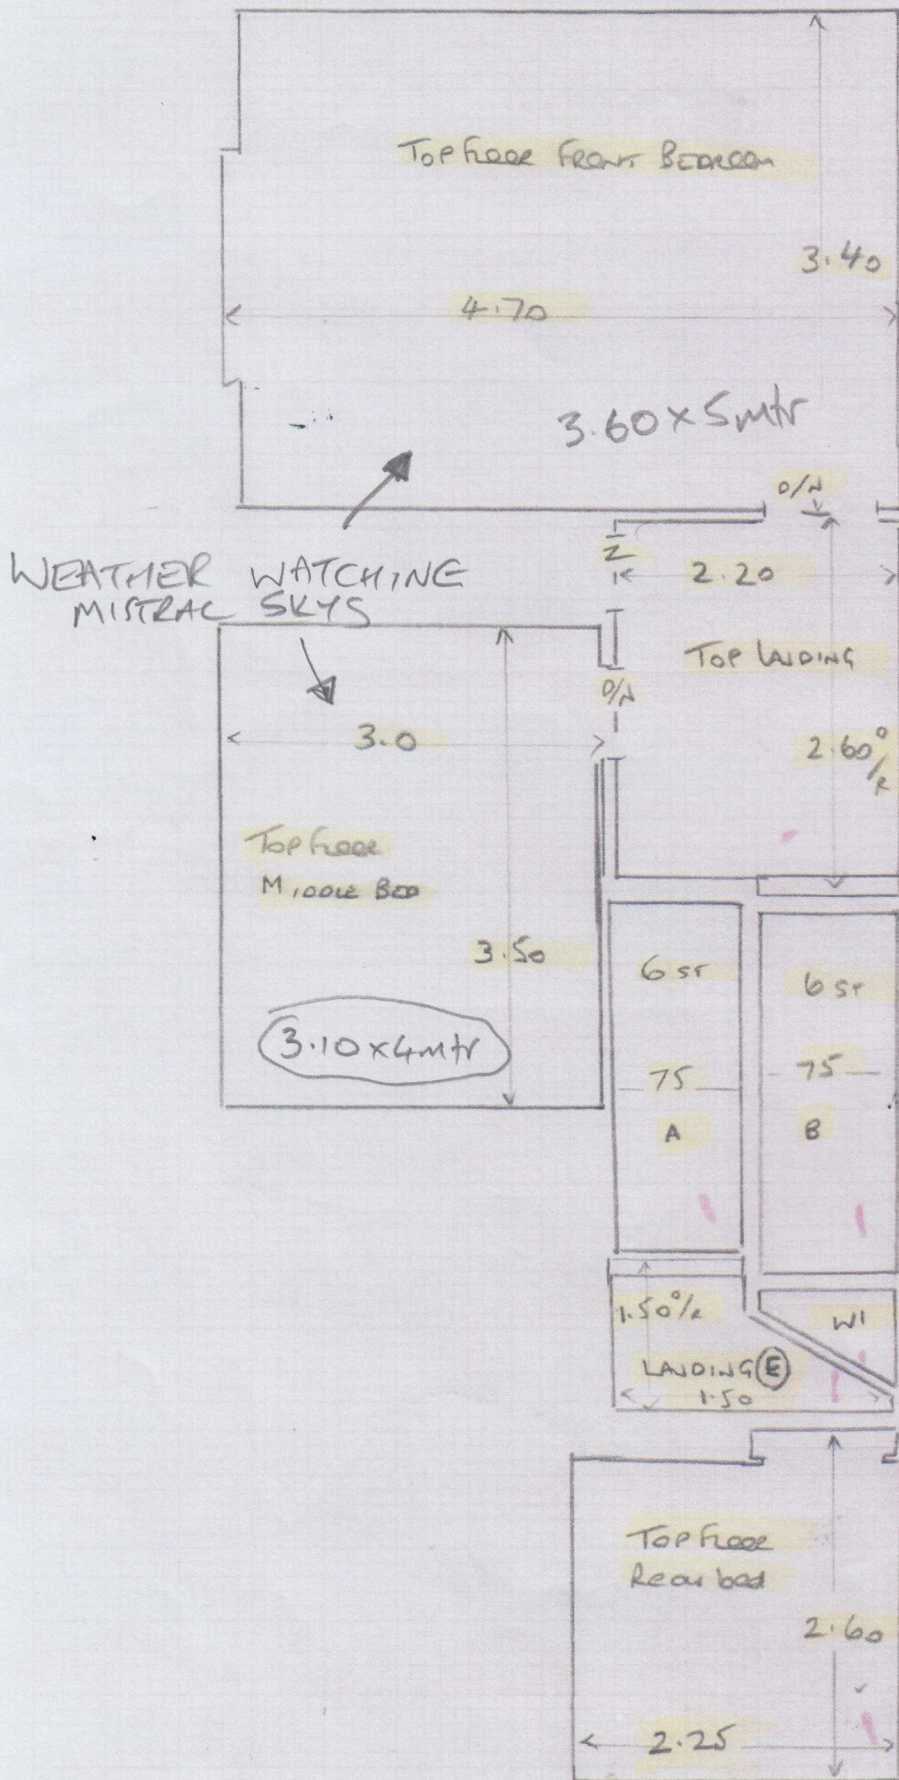

~~Wool Herringbone Longleat (Parker - 8m x 4m x 10.2m)~~

~~5m x 4m, 1st floor Rear Bedroom + Top floor rear bedroom~~

F29830
POPLE

~~18370 - 16630 - 1746~~

19 PARK WALK
SWISS OASIS

Wool HERRINGBONE
LONGLEAT

CUT:
13.30 x 4m

10F4

F29830
POPLE

2 of 4

F29830
POLICE

3 of 4

WI 1.20 x 1.10

~~2 of 3~~

F29830
POPLE

4 of 4

WEATHER WATCHING

MISTRAL SKYS

W8139

8.15 x 4 mtr.

RUGS REQUIRED

80 x 3.25 KITCHEN

1.60 x 2.40 DINING ROOM