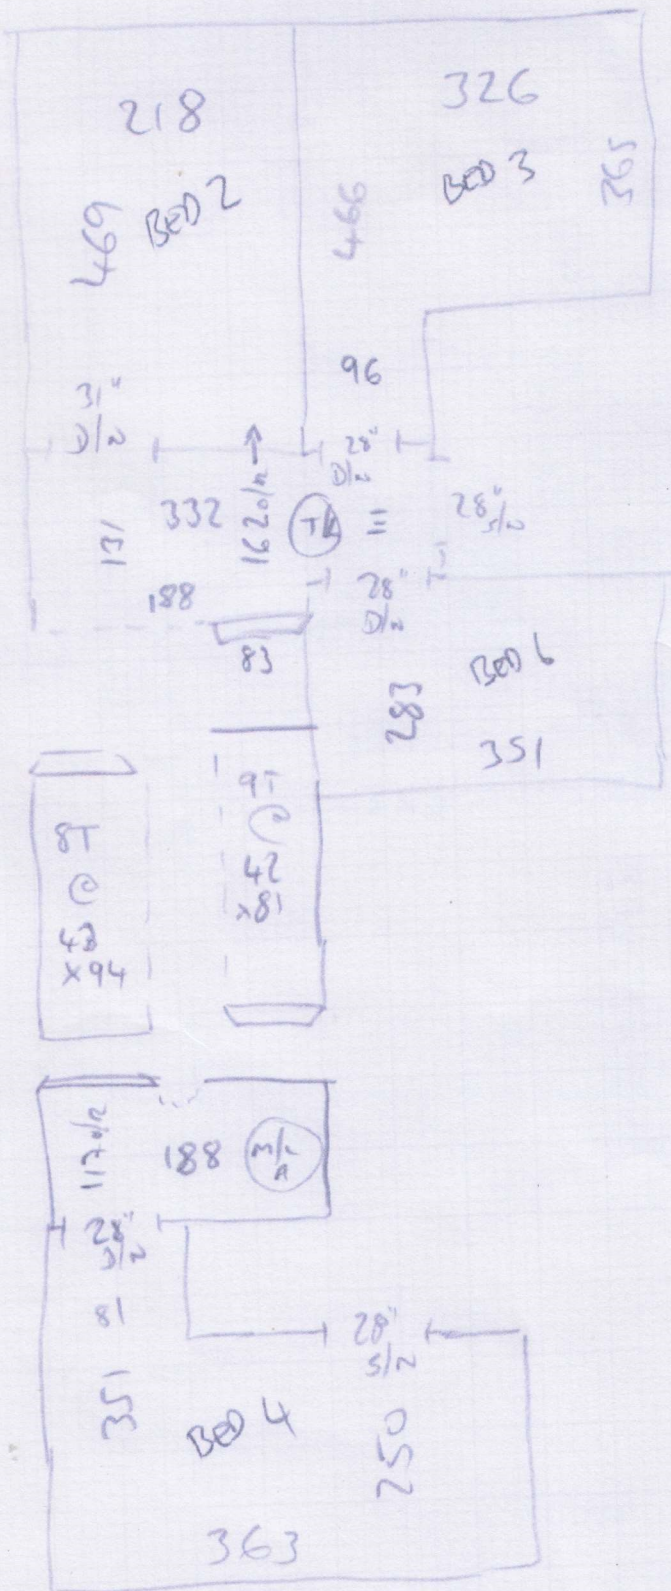

f29831
KENSINGTON ASSON
1 DENWIST RD
WILHOET

7 of 7
~~6 of 6~~