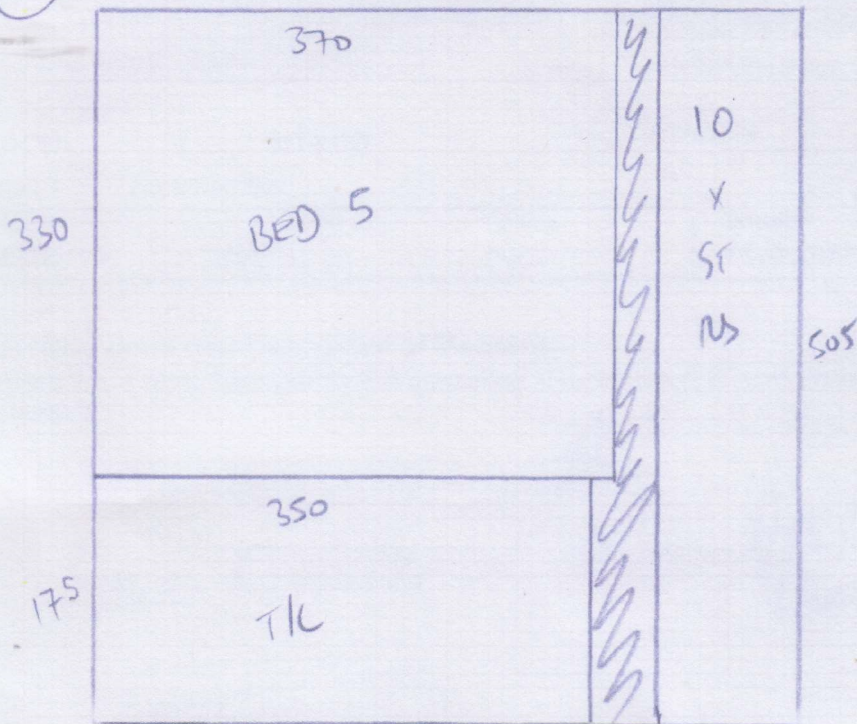

©

F29831
 KENSINGTON DESIGN
 1 PENNULST RD
~~\$140ET~~
~~7/7~~
 1 of 7

ALBORAN ALB-037 (DUNE)

CUTS

$1230 \times 500 = \textcircled{A}$

25M x 5M

$1215 \times 500 = \textcircled{B}$

5.05 x 5M

$505 \times 500 = \textcircled{C}$

30M x 5M

2950×500

ROLL ORDERED

147.50 m^2

$940 \times 400 = \textcircled{D}$

9-40 x 5MTR

(LIVING ROOM)

ROLL BREAKDOWN

Job No: F29831
Customer Name: Kensington Design
Carpet: Alboran (Malabar Textures)
Colour: ALB-037 (Dune Ribbed)

Roll – 30.00m x 5.00m ordered from Cormar Carpets

Cutting Plan A	12.30m x 5.00m
Cutting Plan B	12.15m x 5.00m
Cutting Plan C	5.05m x 5.00m

=====

Total	29.50m x 5.00m
--------------	-----------------------

=====

Living Room – 9.40m x 5.00m (separate cut)

Many Thanks

John