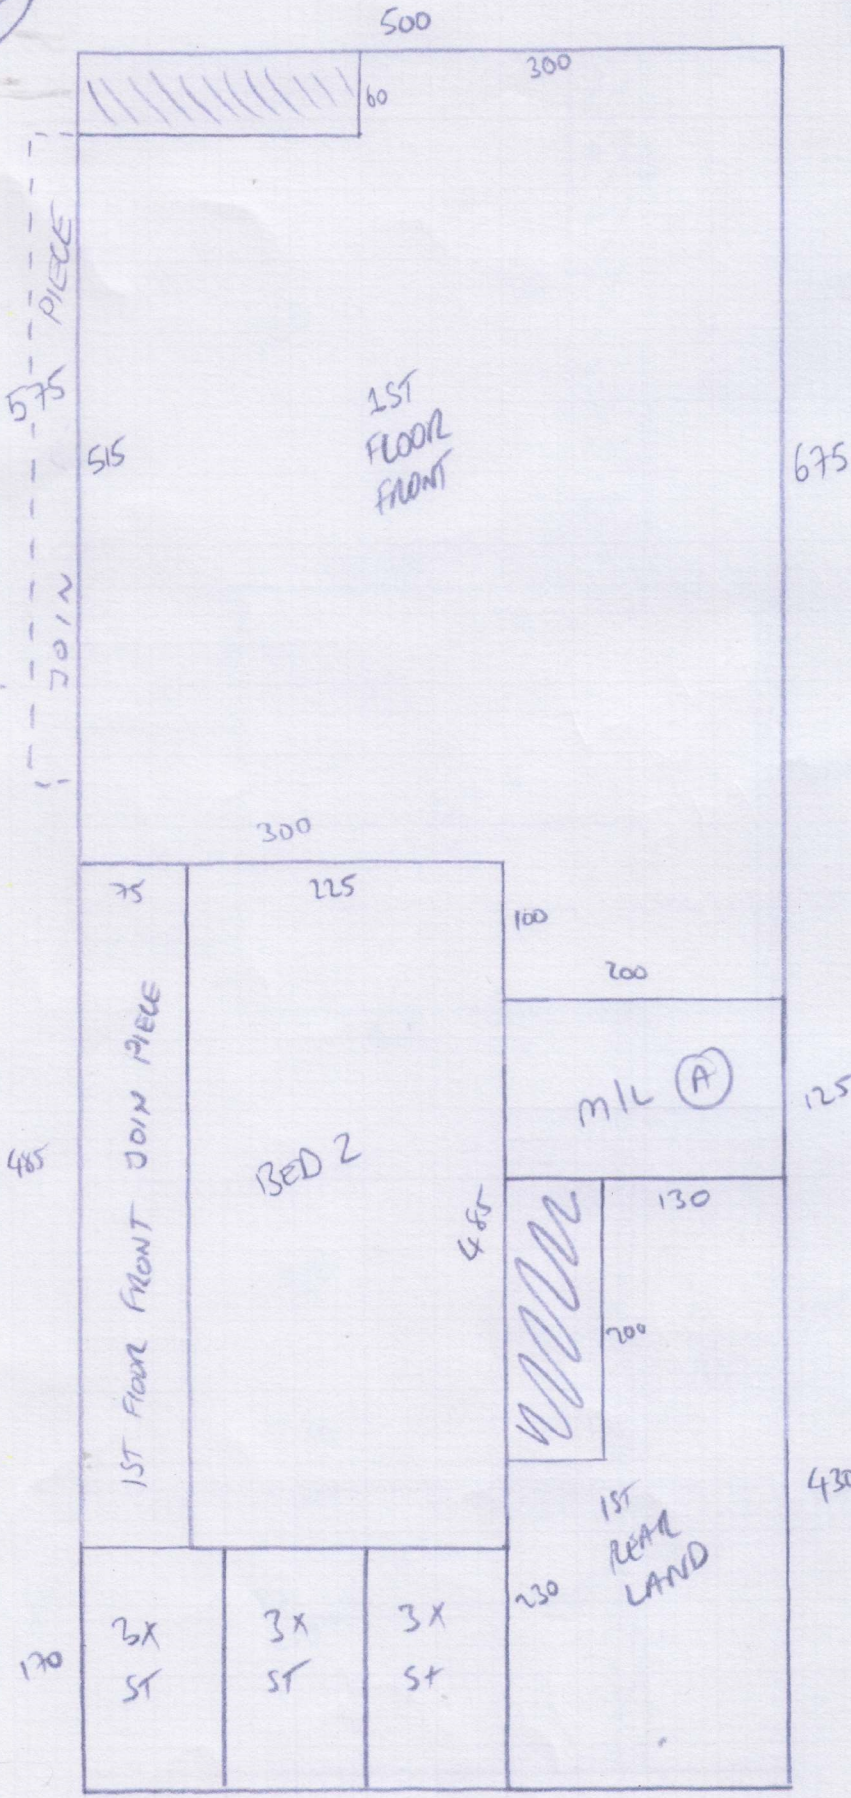

(A)

F29831
KENSINGTON DESIGN
1 DENHURST RD
WILLOWT
~~4710ft6~~
3 of 7

12-30M
X
5M