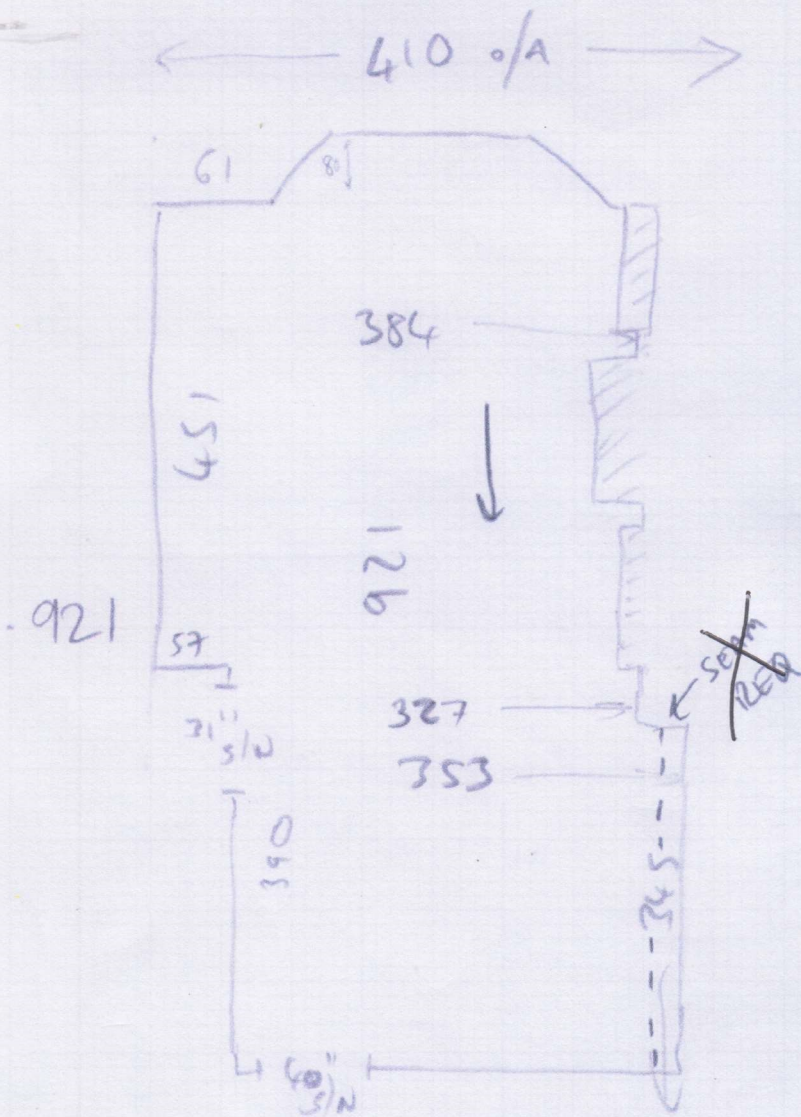

129831
KENSINGTON DESIGN
1 DENHURST RD
WILLOWT

~~4 of 6~~
5 of 7