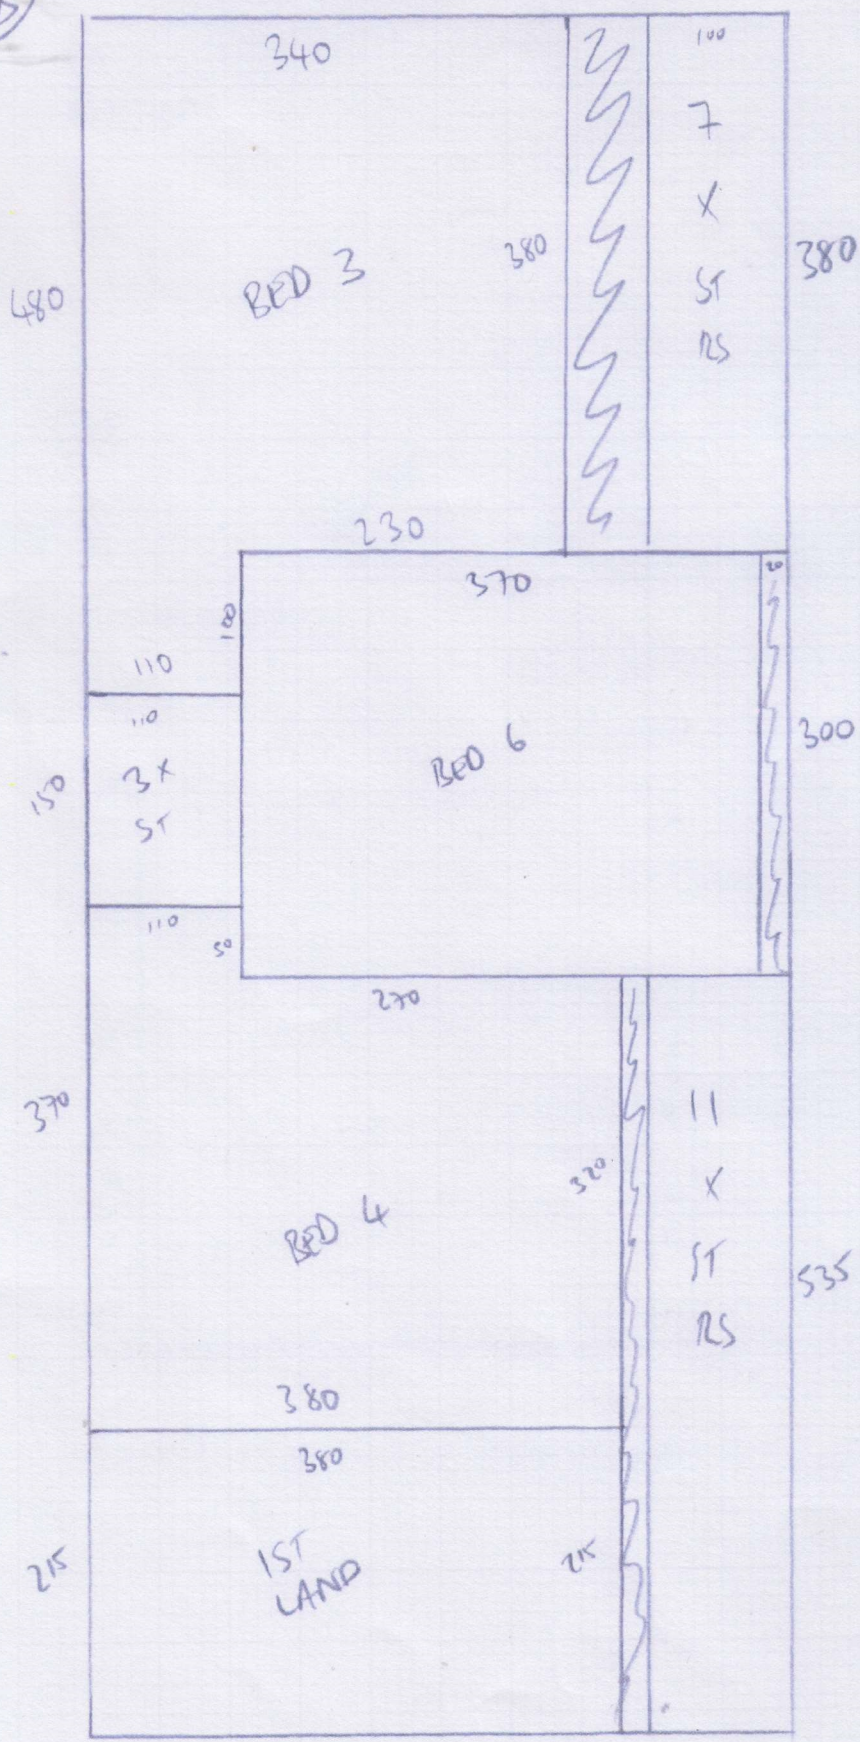

(B)

F29831
KENSINGTON RD
1 DEWUNST RD
W14 0ET
~~57 2 of 6~~
2 of 7

12-15M
X
5M