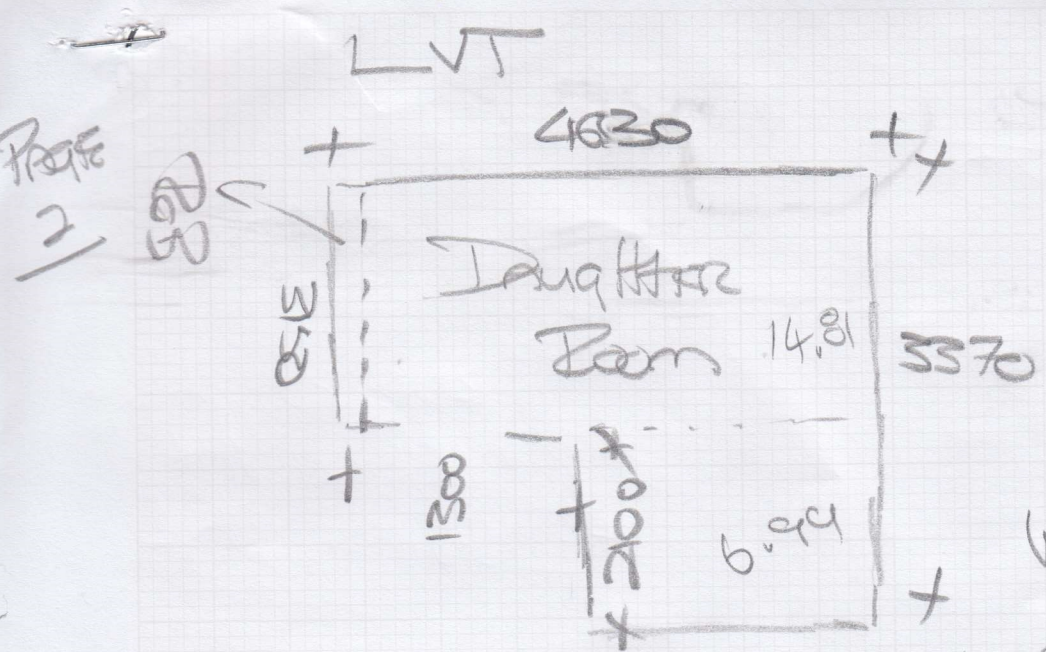

Job No: F29857
 Name: AASHISH
 Address:
 Tel:
 Sheet: 1 OF 1

- Wood Floor
- 6mm Plywood
- Leads
- Z Bar
- Screed
- Straight Laying Pattern

- wood Floor
- 6mm Ply
- Z Bar
- Screed
- Straight Laying Pattern

14 PACKS
 MODULED
 LAUREL OAK
 S1222