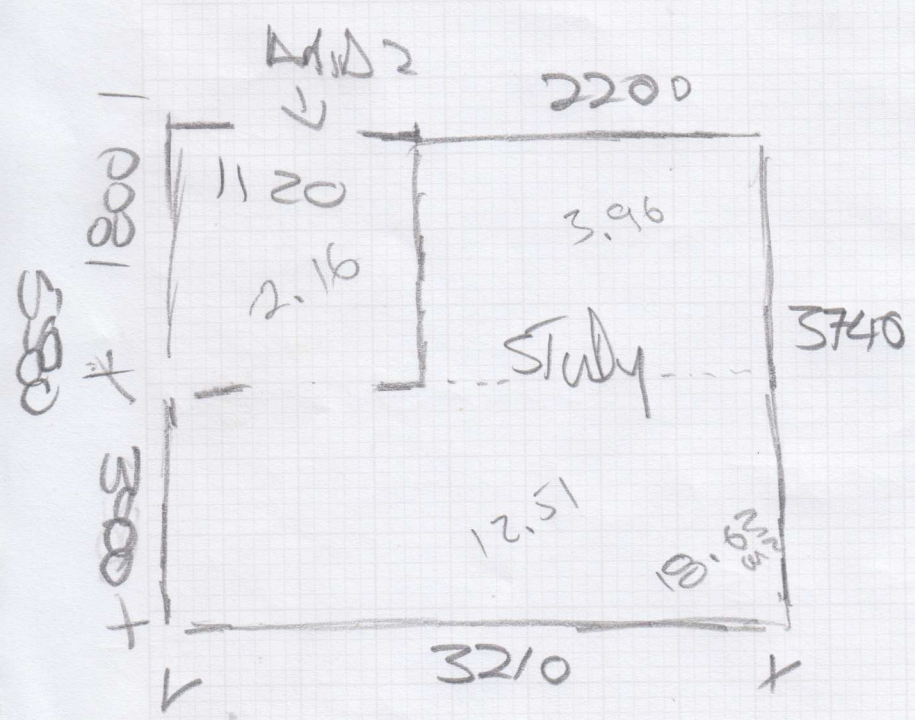

Job No: F29857
 Name: AASHISH
 Address:
 Tel:
 Sheet: 1 OF 1

- Wood Floor
- 6mm Plywood
- Leads
- Z Bar
- Screed
- Straight Laying Pattern

- wood Floor
- 6mm Ply
- Z Bar
- Screed
- Straight Laying Pattern

14 PACKS
 MODULED
 LAUREL OAK
 S1222