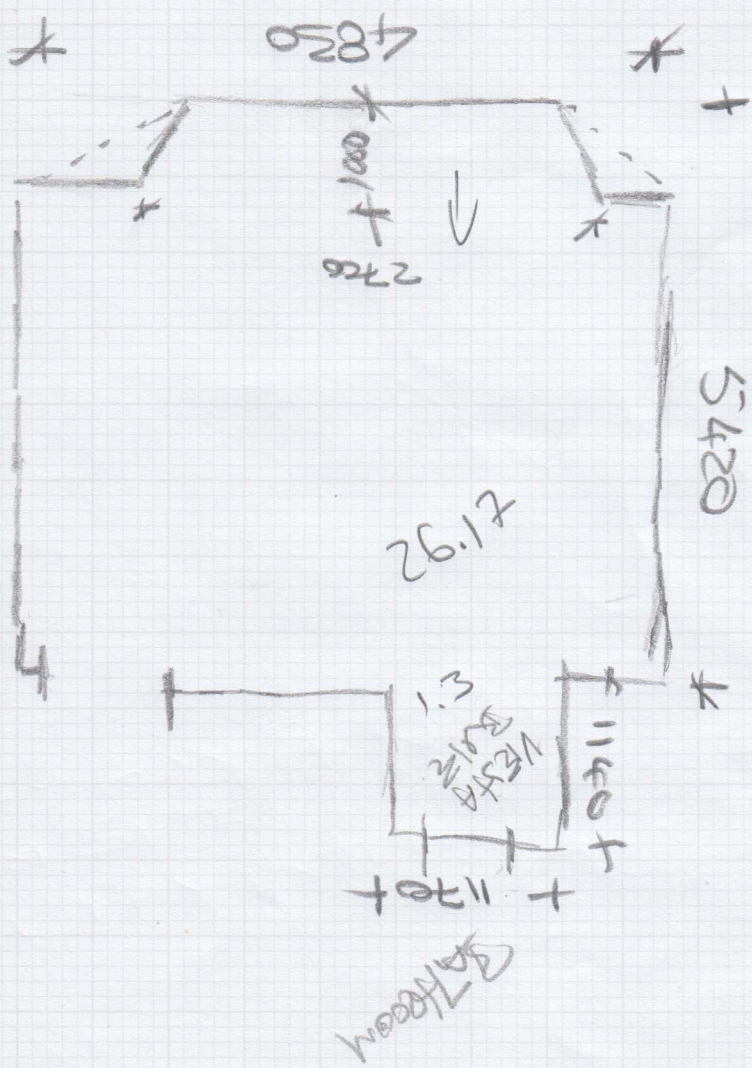

# Cutting Plan

Job No: F29868  
 Name: 37 SIFEN LANE  
 Address: ED  
 London  
 W14 0FT  
 Tel:  
 Sheet: 07920 446464  
 Kay Roy Price  
 10 F1

5m

Bedroom

6.7

2.50

1.20  
1.20

$6.7 \times 5 = 33.50m^2$

PENULTIMA  
SEAM FOAM

20m<sup>2</sup> UNbrclay ✓  
CARPET 6.7x5

Sorry Guy's Ref? JACK BARTON  
 CUT ON SITE!!  
 WILL PAY EXTRA PORTERAGE  
 AS EXPENSIVE CARPET  
 TO REPLACE!

mpcarpet  
# 298688

Job No:  
Name: HONEY BUNCH  
Address: 37 STERNDALE  
ROAD, WILLOWT  
Tel:  
Sheet: 2 OF 2

- 1) New Underlay
- 2) USE SAME Door Bark
- 3) 1x Bed
- 2x Side Tables
- 1x Table
- 5x