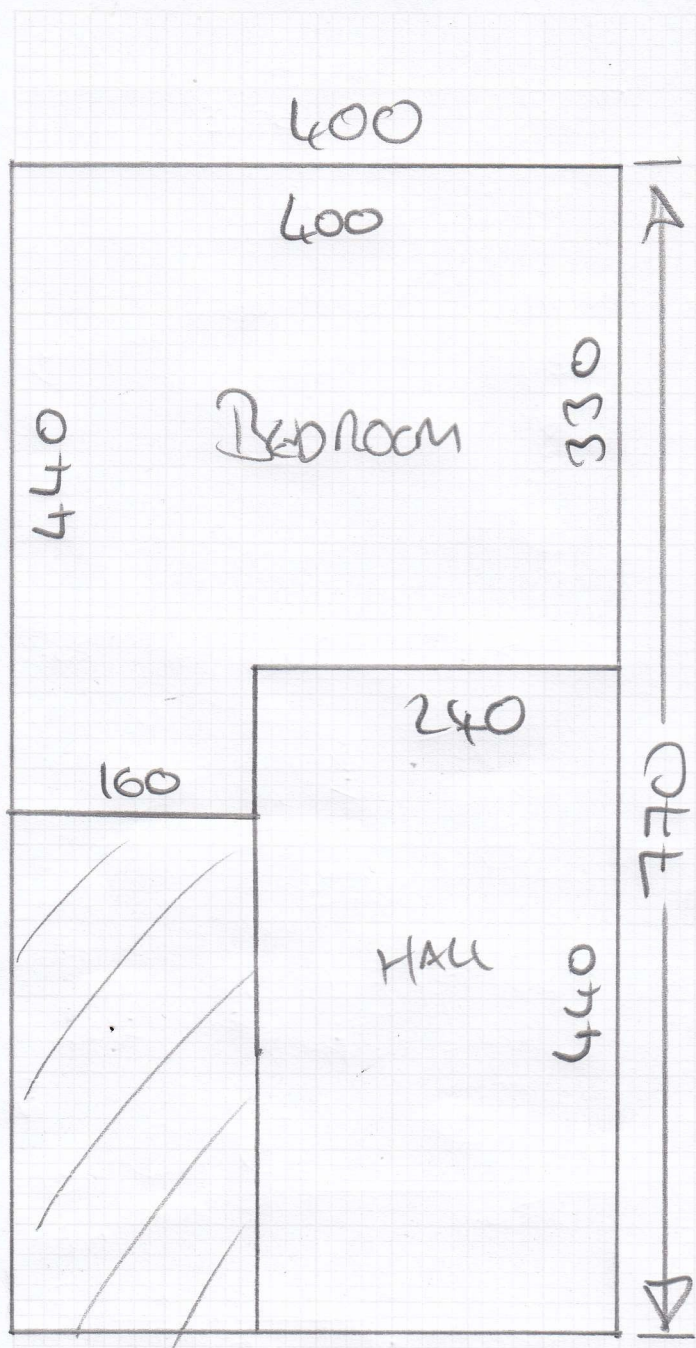

Job No: F29902
Name: BALLISAT
Address:
Tel: 1011
Sheet:

WESTEND

- MARSHMALLOW

770 x 400

* NO LAY OUT PLAN REQUIRED *