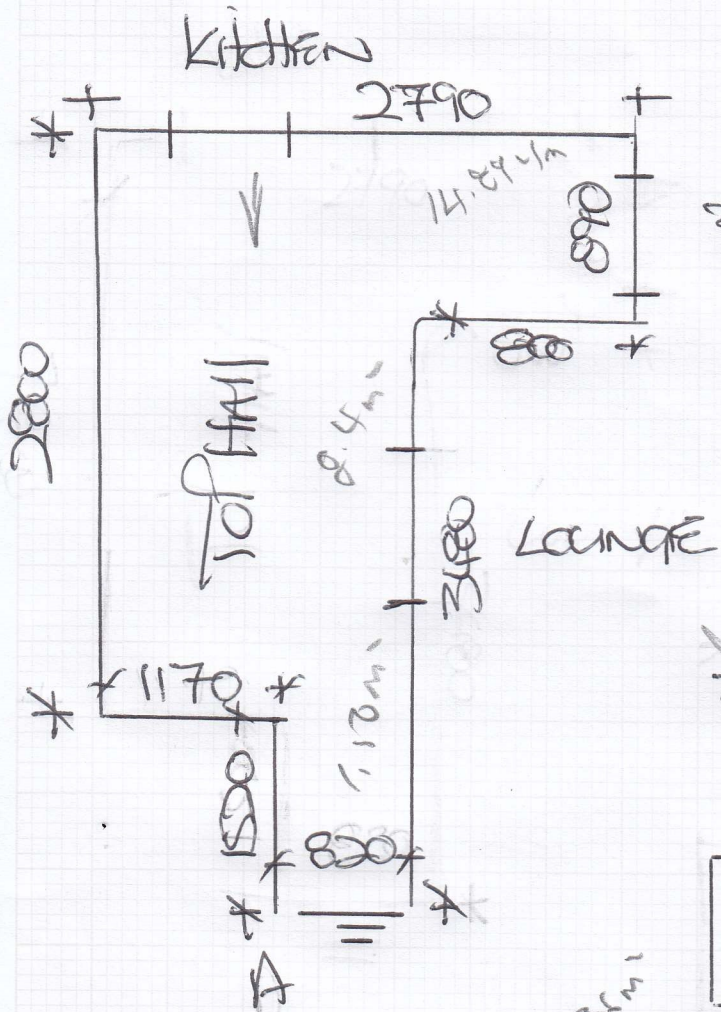

FLAT 2

mrcarpets
DESIGNS FOR FLOORS

Job No: F29939
Name: Edwin
Address: Tuck - STEEMAN
656 Fulham
Tel: [Symbol]
Sheet: Sub Sex
2 of 2

Bedson

4x 810 x 420

25.92 sqm Girls stairs

B. 810 x 440 x 12
4.2m