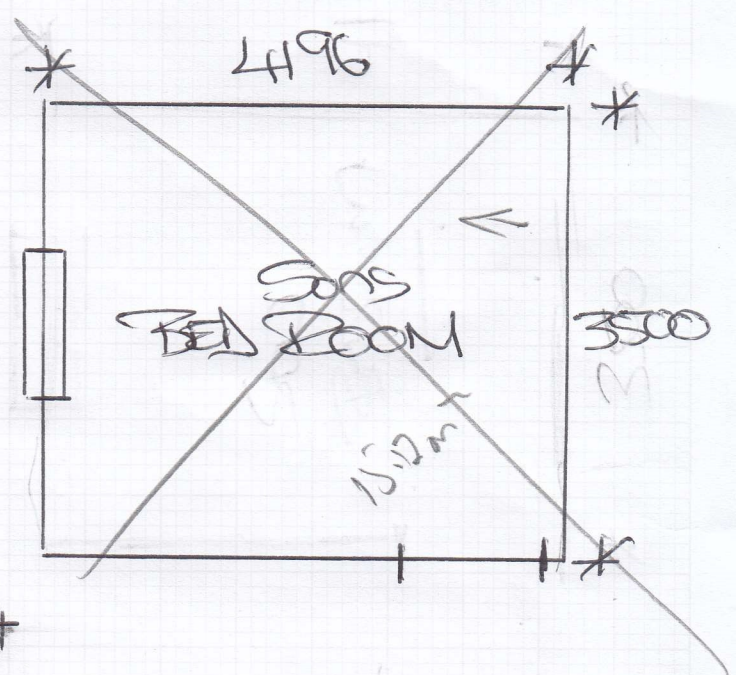

FLAT 2

mrcarpets
DESIGNS FOR FLOORS

Job No: F29939
Name: Edwin
Address: Tuck - STEEMAN
656 Fulham
Tel: [Symbol]
Sheet: Sub Sex
2 of 2

Bedson

4x 810 x 420

25.92 sqm Girls stairs

B. 810 x 440 x 12
4.2m