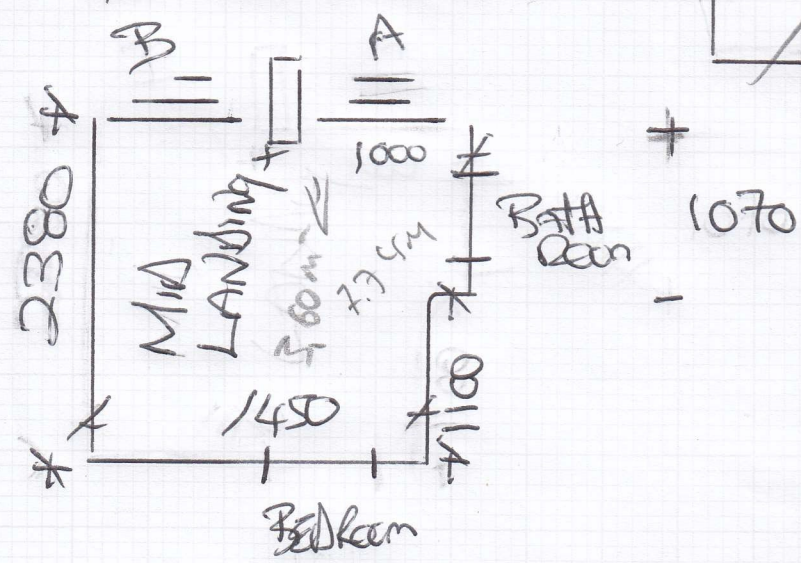

FLAT 2

mrcarpets
DESIGNS FOR FLOORS

Job No: F29939
Name: Edwin
Address: Tuck - STEEMAN
656 Fulham
Tel: [Symbol]
Sheet: Sub Sex
2 of 2

Bedson

4x 810 x 420

25.92 sqm Girls stairs

B. 810 x 440 x 12
4.2m