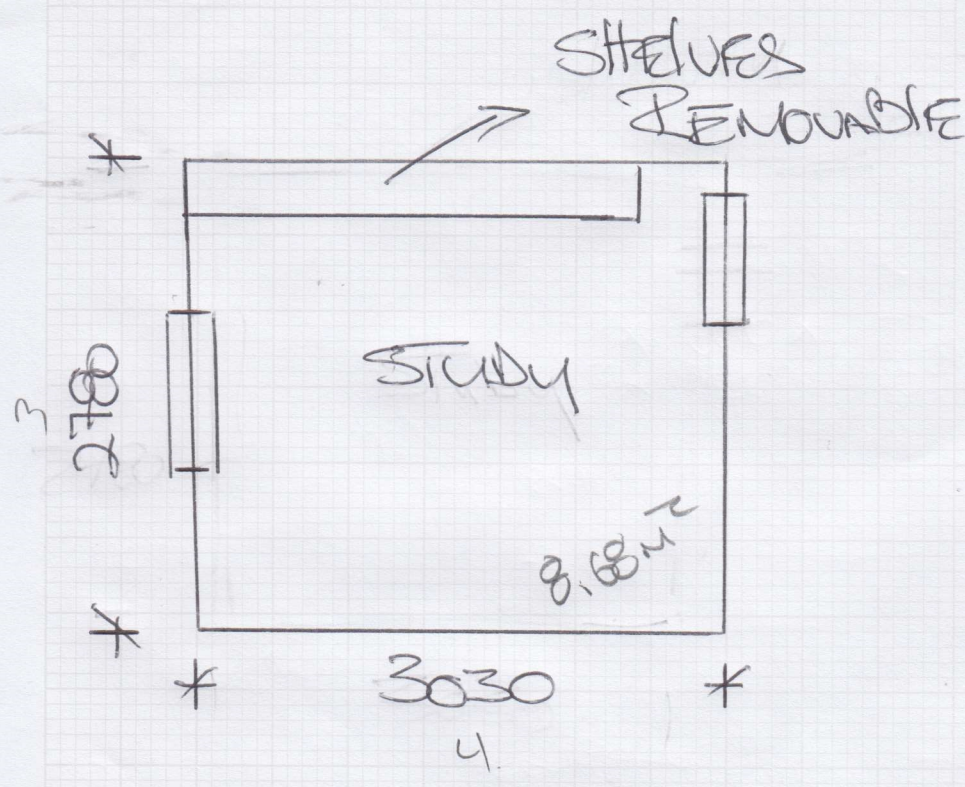

Job No: F29959

Name: JANEY  
Address: McDonald  
Tel: 3 COTAYNE  
Sheet: SW63QA  
1 OF 1

CUSTOMER  
WILL MOVE  
FURNITURE

BASEMENT BEDROOM  
RE-RETRETCHING  
RANGE  
\* DONEGAL ELITE  
Don-EGS

PLEASE BE  
AWARE OF  
FIBRE  
CABLE

43  
36.55

3 x 4 = 12m<sup>2</sup>