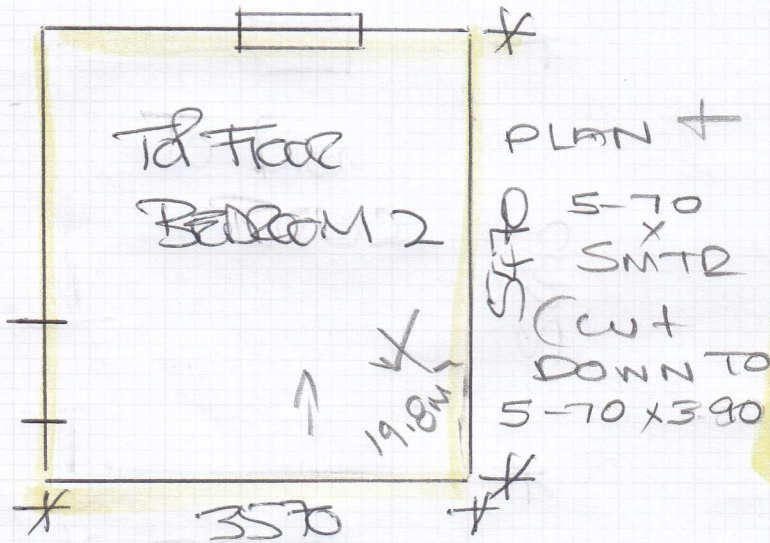

FD9960
 Job No: AR9960
 Name: BEN BROWN
 Address: 99 OXFORD
 GARDENS, WIDBIT
 Tel: 01206 311111
 Sheet: 2 OF 4

1x 940 x 520 Flat STB
 5x 940 x 410 (69cm) 6.24m 2.33m

Fig 10

(9.00 x SMTR)
 CUT DOWN TO
 9.00 x 4.25
 PLAN

All ONE PIECE

(24 LIN TAPE)

- (69cm)
- ① 1x 930 x 560 Flat STB
 - ② 11x 930 x 430 x 4.39
 - ③ 1x 930 x 470 x
 - ④ 1x 930 x 470 x
 - ⑤ 1x 1030 x 500 x
- 13.30m 4.75 2.00
 6.55

Fig 1

carpet
 F29960
 BEN BROWN
 99 OXFORD
 GUNS. WIO BUT

3 OF 4

Customer looking

Similar to
 Beds

PLAN + MAYBE A ROOM FOR STAIRS??

- A 600 Runner
- B 650
- C 680
- D 690
- E 690 Runner

7
 6
 10
 11
 4
 6

 45

C
 1x940x570 FIRST STEP
 9x940x430 x 4m
 11.40m
 18.4m