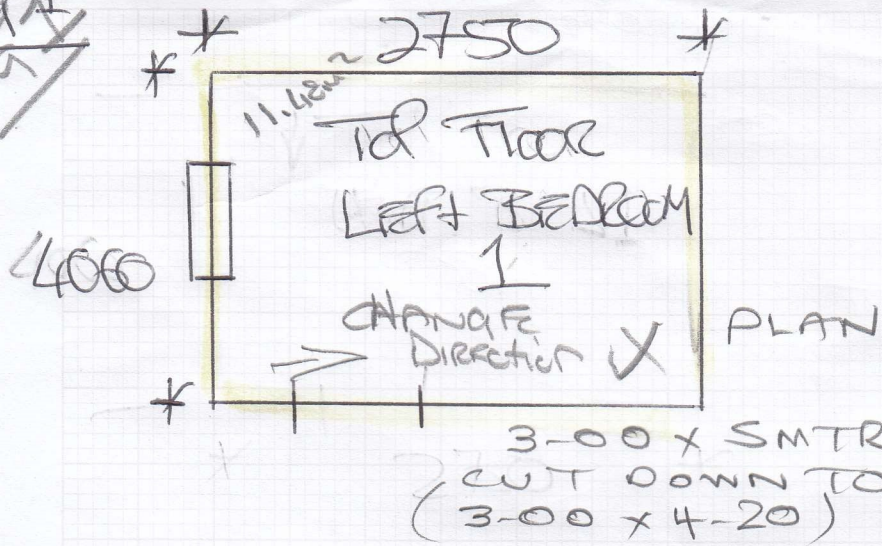

* NOT TO SCALE *
↓
5M

Job No: F29960
Name: BEN BROWN
Address: 99 OXFORD GARDENS, W10 6BT
Tel:
Sheet: 1 of 4

9-00 x SMTR
3-00 x SMTR
5-70 x SMTR
5-10 x SMTR

VIBORG VIB-010

↑
NOT TO SCALE

2SM x SMTR
Roll ordered

FD9960
 Job No: AR9960
 Name: BEN BROWN
 Address: 99 OXFORD
 GARDENS, WIDBIT
 Tel: 01206 311111
 Sheet: 2 OF 4

1x 940 x 520 Flat STB
 5x 940 x 410 (69cm) 6.24m 2.33m

Fig 10

(9.00 x SMTR)
 CUT DOWN TO
 9.00 x 4.25
 PLAN

All ONE PIECE

(24 LIN TAPE)

- (69cm)
- ① 1x 930 x 560 Flat STB
 - ② 11x 930 x 430 x 4.39
 - ③ 1x 930 x 470 x
 - ④ 1x 930 x 470 x
 - ⑤ 1x 1030 x 500 x
- 13.30m 4.75 2.00
 6.55

Fig 1

carpet
 F29960
 BEN BROWN
 99 OXFORD
 GUNS. WIO BUT