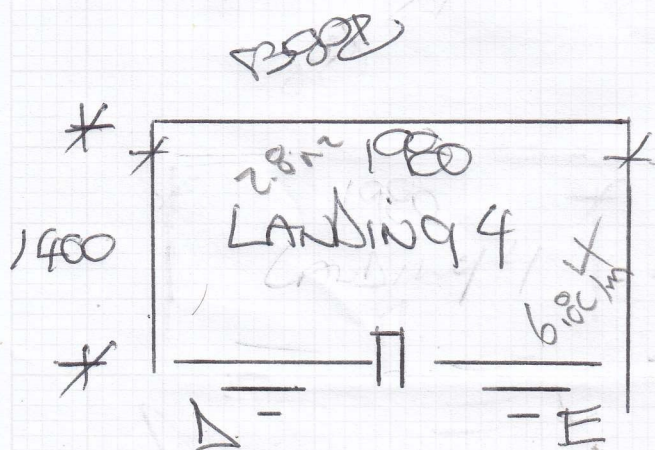

* NOT TO SCALE *
↓
5M

Job No: F29960
Name: BEN BROWN
Address: 99 OXFORD GARDENS, W10 6BT
Tel:
Sheet: 1 of 4

9-00 x SMTR
3-00 x SMTR
5-70 x SMTR
5-10 x SMTR

VIBORG VIB-010

↑
NOT TO SCALE

2SM x SMTR
Roll ordered

FD9960
 Job No: AR9960
 Name: BEN BROWN
 Address: 99 OXFORD
 GARDENS, WIDBIT
 Tel: 01206 311111
 Sheet: 2 OF 4

1x 940 x 520 Flat STB
 5x 940 x 410 (69cm) 6.24m 2.33m

Fig 10

(9.00 x SMTR)
 CUT DOWN TO
 9.00 x 4.25
 PLAN

All ONE PIECE

(24 LIN TAPE)

- (69cm)
- ① 1x 930 x 560 Flat STB
 - ② 11x 930 x 430 x 4.39
 - ③ 1x 930 x 470 x
 - ④ 1x 930 x 470 x
 - ⑤ 1x 1030 x 500 x
- 13.30m 4.75 2.00
 6.55

Fig 1

carpet
 F29960
 BEN BROWN
 99 OXFORD
 GUNS. WIO BUT