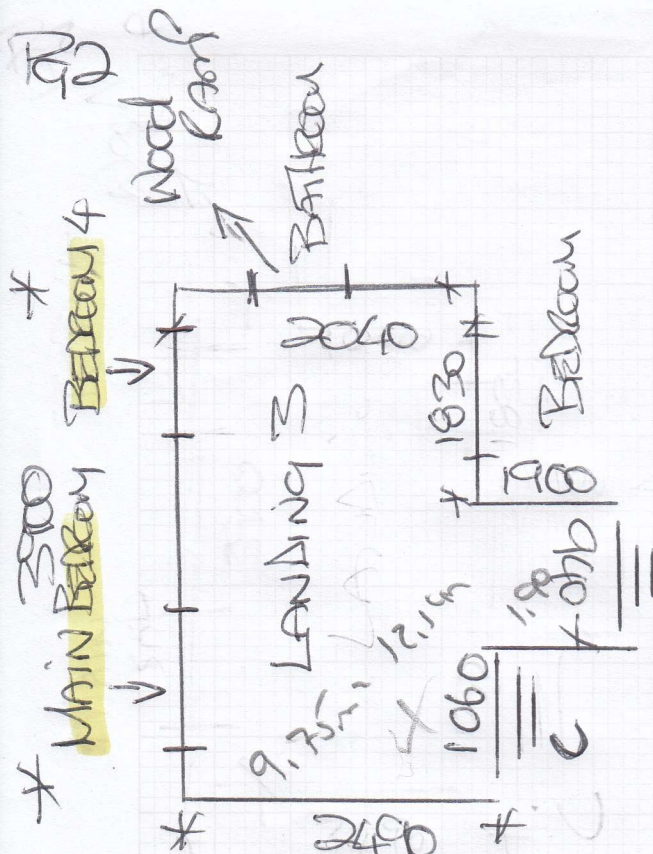

* NOT TO SCALE *
↓
5M

Job No: F29960
Name: BEN BROWN
Address: 99 OXFORD GARDENS, W10 6BT
Tel:
Sheet: 1 of 4

9-00 x SMTR
3-00 x SMTR
5-70 x SMTR
5-10 x SMTR

VIBORG VIB-010

↑
NOT TO SCALE

2SM x SMTR
Roll ordered

FD9960
 Job No: AR9960
 Name: BEN BROWN
 Address: 99 OXFORD
 GARDENS, WIDBIT
 Tel: 01206 311111
 Sheet: 2 OF 4

1x 940 x 520 Flat STB
 5x 940 x 410 (69cm) 6.24m 2.33m

Fig 10

(9.00 x SMTR)
 CUT DOWN TO
 9.00 x 4.25
 PLAN

All ONE PIECE

(24 LIN TAPE)

- (69cm)
- ① 1x 930 x 560 Flat STB
 - ② 11x 930 x 430 x 4.39
 - ③ 1x 930 x 470 x
 - ④ 1x 930 x 470 x
 - ⑤ 1x 1030 x 500 x
- 13.30m 4.75 2.00
 6.55

Fig 1

carpet
 F29960
 BEN BROWN
 99 OXFORD
 GUNS. WIO BUT