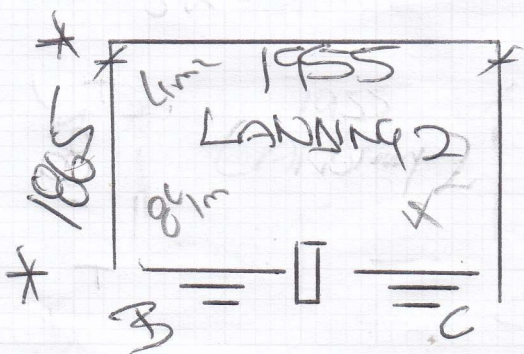

FD9960
 Job No: AR9960
 Name: BEN BROWN
 Address: 99 OXFORD
 GARDENS, WIDBIT
 Tel: 01206 311111
 Sheet: 2 OF 4

1x 940 x 520 Flat STB
 5x 940 x 410 (69cm) 6.24m 2.33m

Fig 10

(9.00 x SMTR)
 CUT DOWN TO
 9.00 x 4.25
 PLAN

3 OF 4

Customer looking

Similar to
 Beds

PLAN + MAYBE A ROOM FOR STAIRS??

- A 600 Runner
- B 650
- C 680
- D 690
- E 690 Runner

7
 6
 10
 11
 4
 6

 45

C
 1x940x570 FIRST STEP
 9x940x430 x 4m
 11.40m
 18.4m