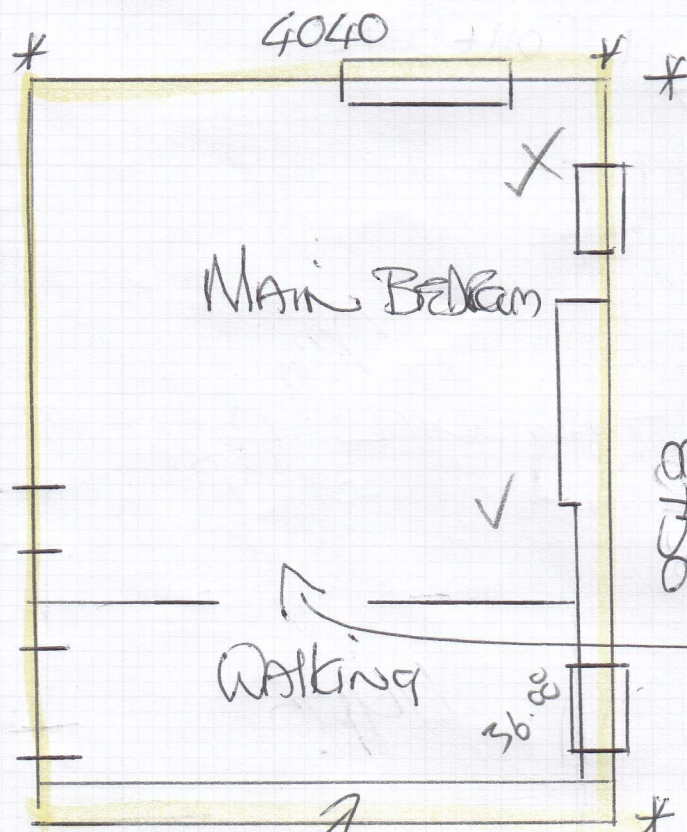

* NOT TO SCALE *
↓
5M

Job No: F29960
Name: BEN BROWN
Address: 99 OXFORD GARDENS, W10 6BT
Tel:
Sheet: 1 of 4

9-00 x SMTR
3-00 x SMTR
5-70 x SMTR
5-10 x SMTR

VIBORG VIB-010

↑
NOT TO SCALE

2SM x SMTR
Roll ordered

FD9960
 Job No: AR9960
 Name: BEN BROWN
 Address: 99 OXFORD
 GARDENS, WIDBIT
 Tel: 01206 311111
 Sheet: 2 OF 4

1x 940 x 520 Flat STB
 5x 940 x 410 (69cm) 6.24m 2.33m

Fig 10

(9.00 x SMTR)
 CUT DOWN TO
 9.00 x 4.25
 PLAN

All ONE PIECE

(24 LIN TAPE)

- (69cm)
- ① 1x 930 x 560 Flat STB
 - ② 11x 930 x 430 x 4.39
 - ③ 1x 930 x 470 x
 - ④ 1x 930 x 470 x
 - ⑤ 1x 1030 x 500 x
- 13.30m 4.75 2.00
 6.55

Fig 1

carpet
 F29960
 BEN BROWN
 99 OXFORD
 GUNS. WIO BUT

3 OF 4

Customer looking

Similar to
 Beds

PLAN + MAYBE A ROOM FOR STAIRS??

- A 600 Runner
- B 650
- C 680
- D 690
- E 690 Runner

7
 6
 10
 11
 4
 6

 45

C
 1x940x570 FIRST STEP
 9x940x430 x 4m
 11.40m
 18.4m