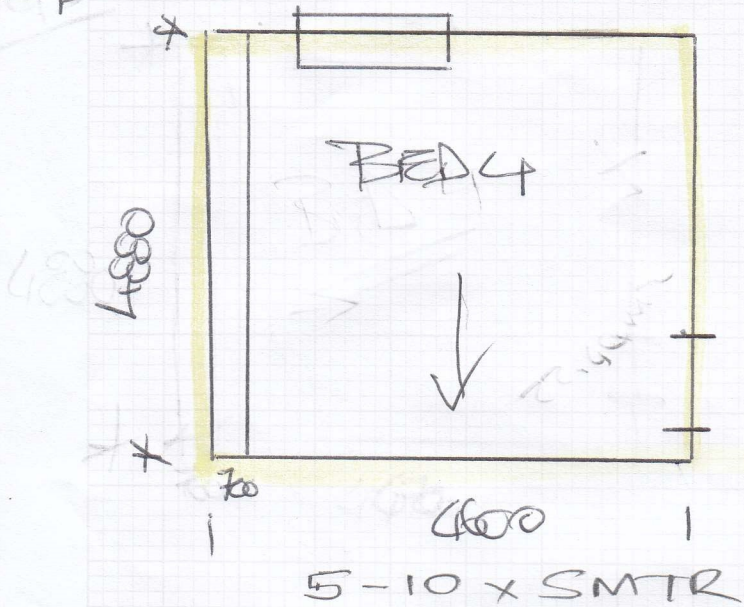

P03

Job No: F29960
Name: BEN BROWN
Address: 79 OXFORD GARDENS W10 6HT
Tel:
Sheet: 4 OF 4

8S	8S	8S	8S
6T	6T	6T	6T

WOOL ICONIC
COBURN 1550