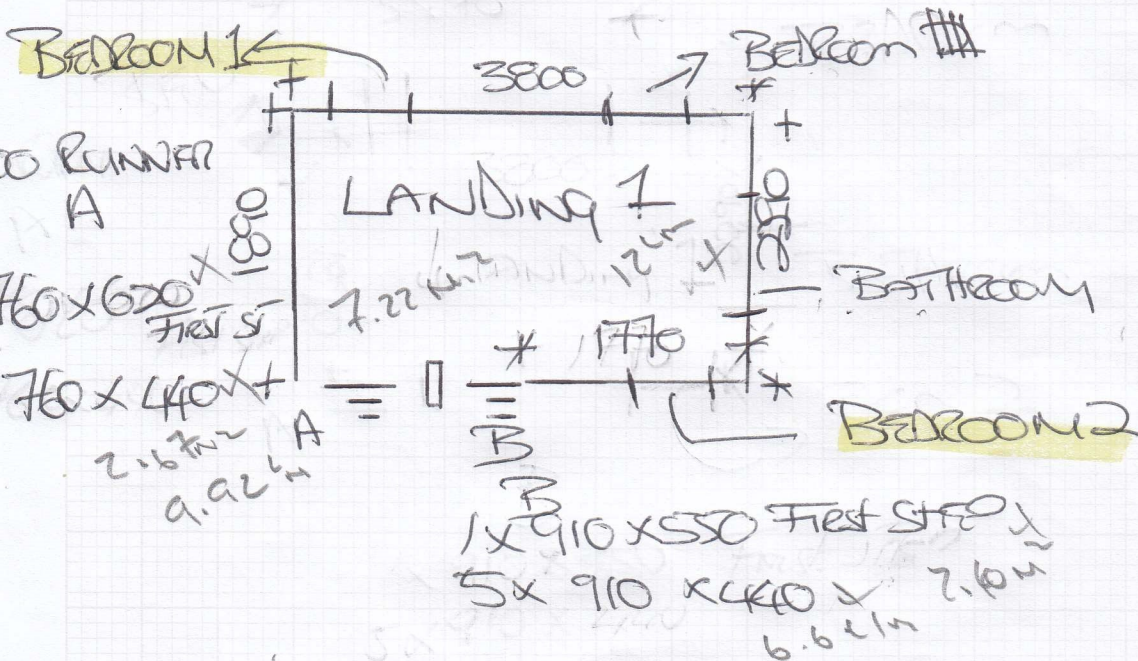

FD9960
 Job No: AR9960
 Name: BEN BROWN
 Address: 99 OXFORD
 GARDENS, WIDBIT
 Tel: 01206 311111
 Sheet: 2 OF 4

1x 940 x 520 Flat STB
 5x 940 x 410 (69cm) 6.24m 2.33m

Fig 10

(9.00 x SMTR)
 CUT DOWN TO
 9.00 x 4.25
 PLAN

All ONE PIECE

(24 LIN TAPE)

- (69cm)
- ① 1x 930 x 560 Flat STB
 - ② 11x 930 x 430 x 4.39
 - ③ 1x 930 x 470 x
 - ④ 1x 930 x 470 x
 - ⑤ 1x 1030 x 500 x
- 13.30m 4.75 2.00
 6.55

Fig 1

carpet
 F29960
 BEN BROWN
 99 OXFORD
 GUNS. WIO BUT

3 OF 4

Customer looking

Similar to
 Beds

PLAN + MAYBE A ROOM FOR STAIRS??

- A 600 Runner
- B 650
- C 680
- D 690
- E 690 Runner

7
 6
 10
 11
 4
 6

 45

C
 1x940x570 FIRST STEP
 9x940x430 x 4m
 11.40m
 18.4m

P03

Job No: F29960
Name: BEN BROWN
Address: 79 OXFORD GARDENS W10 6HT
Tel:
Sheet: 4 OF 4

8S	8S	8S	8S
6T	6T	6T	6T

WOOL ICONIC
COBURN 1550