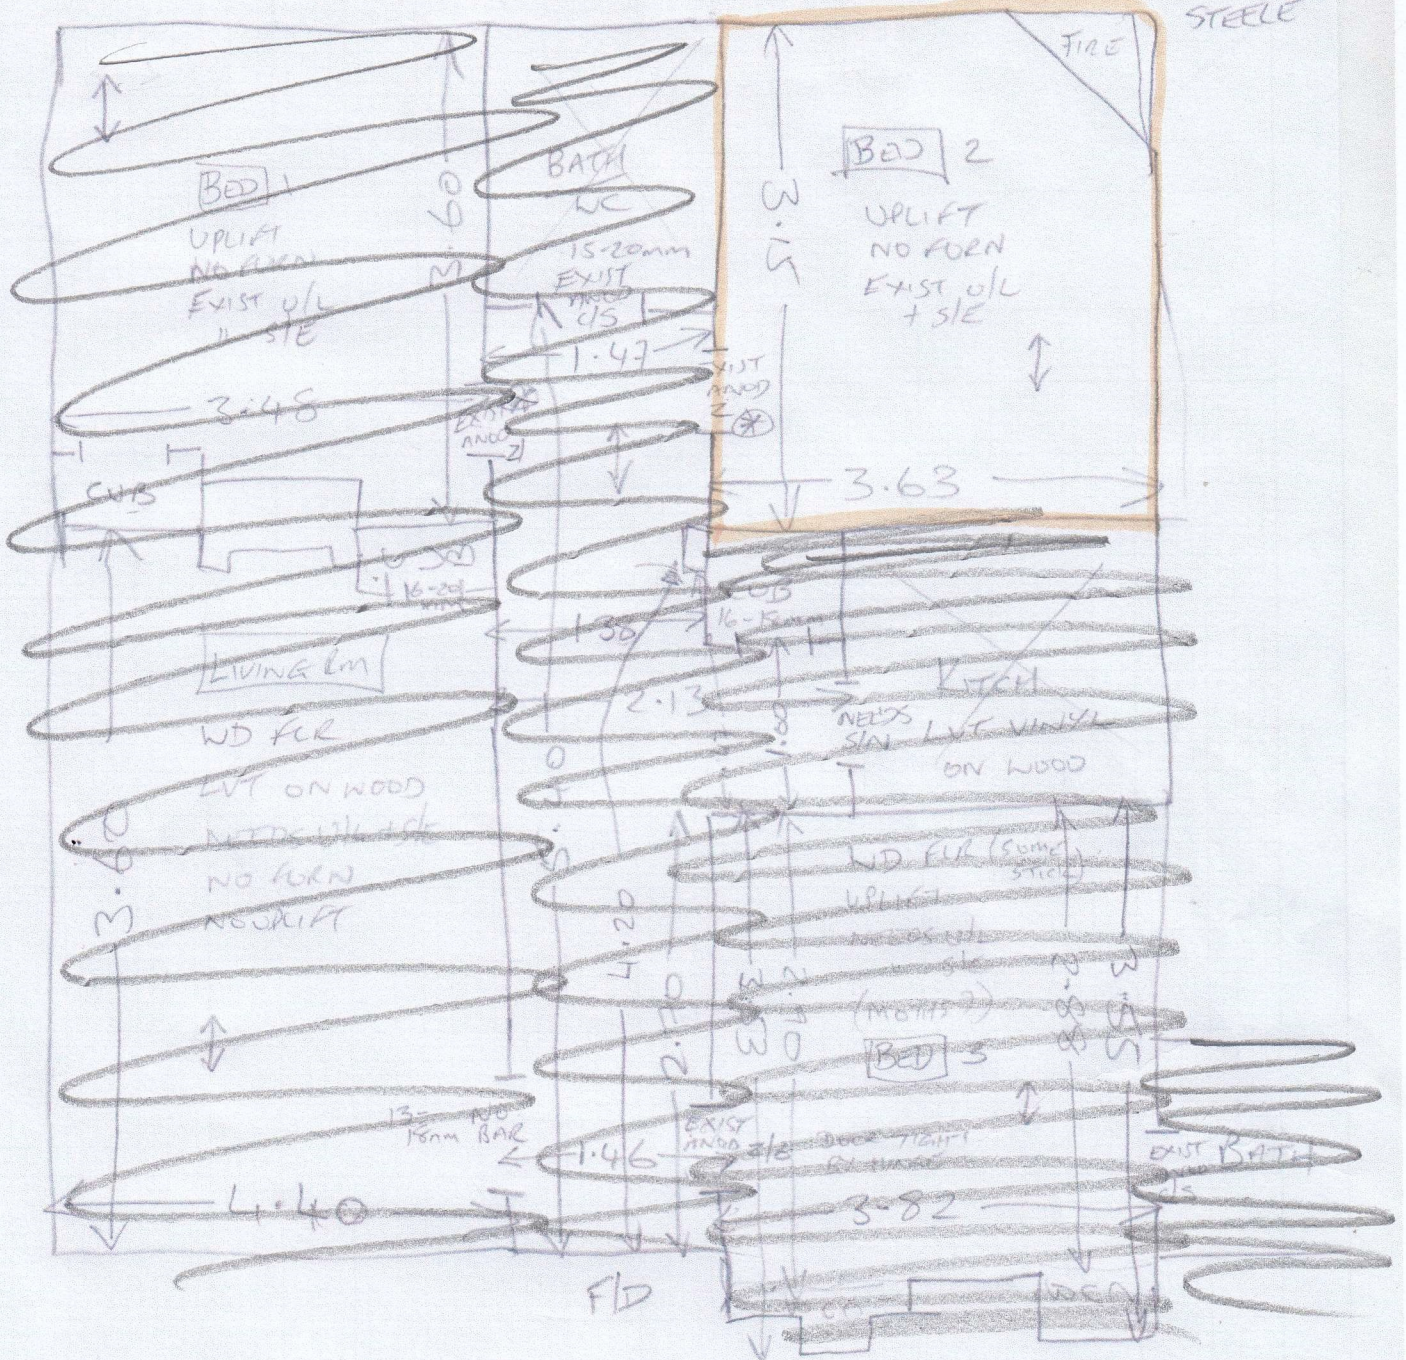

FLAT 4 ROSTREVO MANSIONS
ROSTREVO RD SW6 SAL

F29972

⊗ DOOR TIGHT (CUT)

END OF HALL ON RIGHT

HALL
LVT ON WOOD
NEEDS VINYL
NO UPLIFT

DUBAI ALPINE

3.25 x 4mtr

~~SLIGHT DIFFERENCE BETWEEN BED & HALL SO INCLUDING GRAB STRIP IN CASE OF USE~~
ORIGINALLY FITTED 6/10/23 BUT DAMAGED SINCE. S/E. SUPPLIED IN CASE REQD BUT MAY EXIST