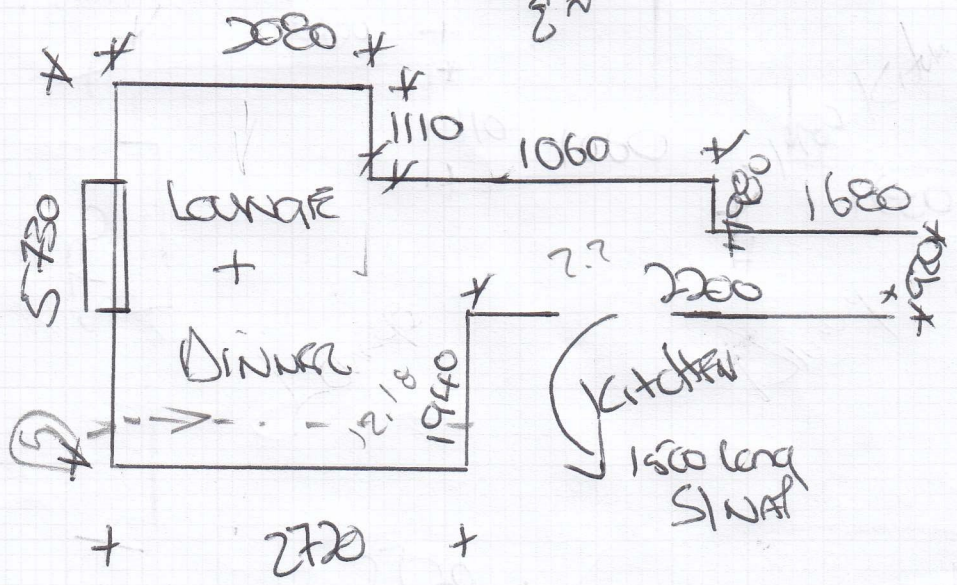

Pg 1

Cutting Plan

mrcarpets
DESIGNERS FOR TODAY

Job No: TP99973
Name: JENNIFER
Area: Court
5th Floor
CA MATINGS
Type: TRICE
SW6 2BX
1 of 3

TRAMORE PLAINS
TP-511
 $7.10 \times 5 = 35.50$

4

$2.9 \times 4 = 11.60$

Pc, 2

Cutting Plans

mrcarpet
DESIGNS FOR FLOORS

Job No: F29973
 Name: TENNYSON
 Address: Court
 5th Floor
 49 Market Place
 Singapore
 SW 6282
 2 of 3

$$3.50 \times 5 = 17.50$$

- 38m² UNDER
- 3 SNAP
- 1x SNAP 1.8
- 1x SNAP .900

Job No: T29973
 Name: TENNYSON
 Address: COURT
 STH TROE
 Tel: FI MARTINY
 Sheet: HACC
 SW 62 BX
 3 of 3

37.40m²
 1500 x 1800
 16.69