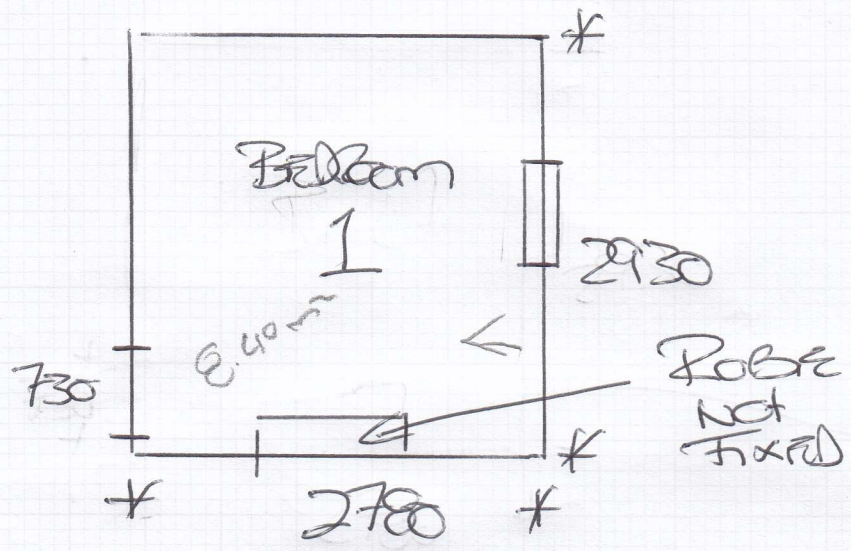

Pg 1

Cutting Plan

mrcarpets
DESIGNERS FOR TODAY

Job No: TP99973
Name: JENNIFER
Area: Court
5th Floor
CA MATINGS
Type: TRICE
SW6 2BX
1 of 3

TRAMORE PLAINS
TP-511
 $7.10 \times 5 = 35.50$

4

$2.9 \times 4 = 11.60$

Pc, 2

Cutting Plans

mrcarpet
DESIGNS FOR FLOORS

Job No: F29973
 Name: TENNYSON
 Address: Court
 5th Floor
 49 Market Place
 Singapore
 SW 6282
 2 of 3

$$3.50 \times 5 = 17.50$$

- 38m² UNDER
- 3 SNAP
- 1x SNAP 1.8
- 1x SNAP .900

Job No: T29973
 Name: TENNYSON
 Address: COURT
 STH TROE
 Tel: FI MARTINY
 Sheet: HACC
 SW 62 BX
 3 of 3

37.40m²
 1500 x 1800
 16.69