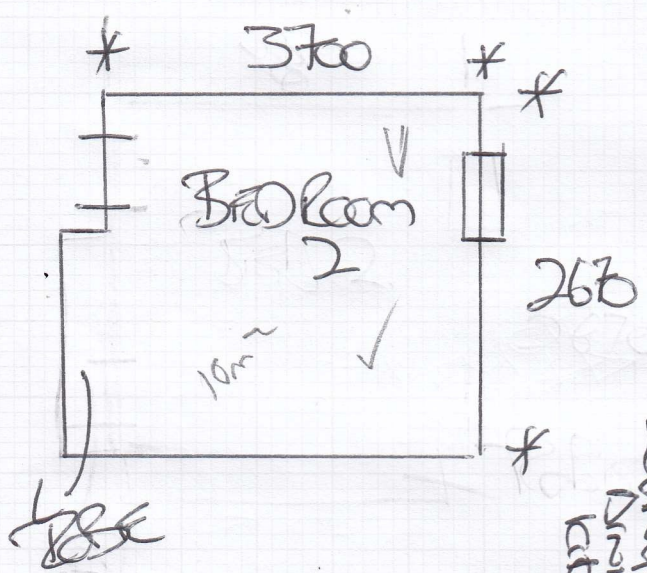

Pc, 2

Cutting Plans

mrcarpet
DESIGNS FOR FLOORS

Job No: F29973
 Name: TENNYSON
 Address: Court
 5th Floor
 49 Market Place
 Singapore
 SW 6282
 2 of 3

$$3.50 \times 5 = 17.50$$

- 38m² UNDER
- 3 SNAP
- 1x SNAP 1.8
- 1x SNAP .900

Job No: T29973
 Name: TENNYSON
 Address: COURT
 STH TROE
 Tel: FI MARTINY
 Sheet: HACC
 SW 62 BX
 3 of 3

37.40m²
 1500 x 1800
 16.69