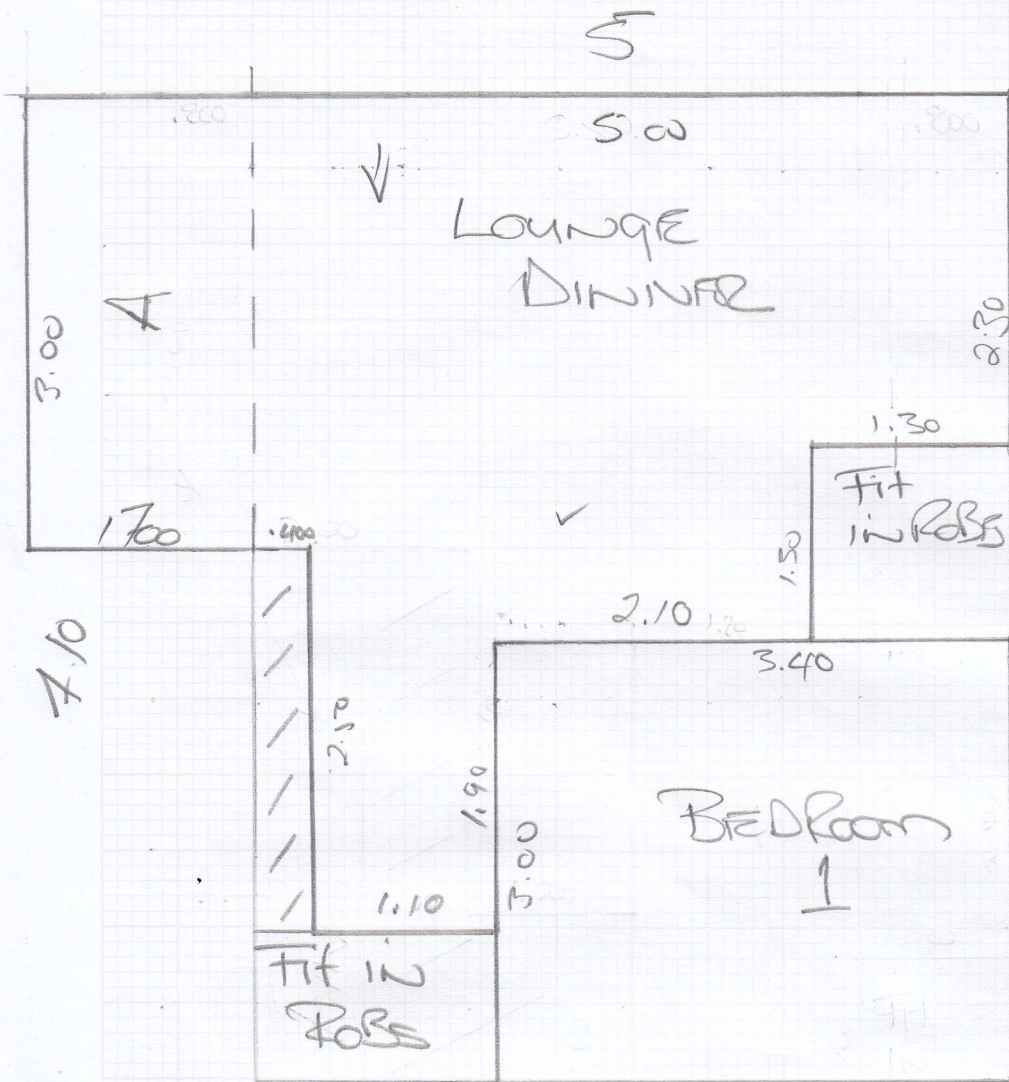

Pg 1

Cutting Plan

mrcarpets
DESIGNERS FOR TODAY

Job No: TP99973
Name: JENNIFER
Area: Court
5th Floor
CA MATINGS
Type: TRICE
SW6 2BX
1 of 3

TRAMORE PLAINS
TP-511
 $7.10 \times 5 = 35.50$

4

$2.9 \times 4 = 11.60$

Pc, 2

Cutting Plans

mrcarpet
DESIGNS FOR FLOORS

Job No: F29973
 Name: TENNYSON
 Address: Court
 5th Floor
 49 Market Place
 Singapore
 SW 6282
 2 of 3

$$3.50 \times 5 = 17.50$$

- 38m² UNDER
- 3 SNAP
- 1x SNAP 1.8
- 1x SNAP .900

Job No: T29973
 Name: TENNYSON
 Address: COURT
 STH TROE
 Tel: FI MARTINY
 Sheet: HACC
 SW 62 BX
 3 of 3

37.40m²
 1500 x 1800
 16.69