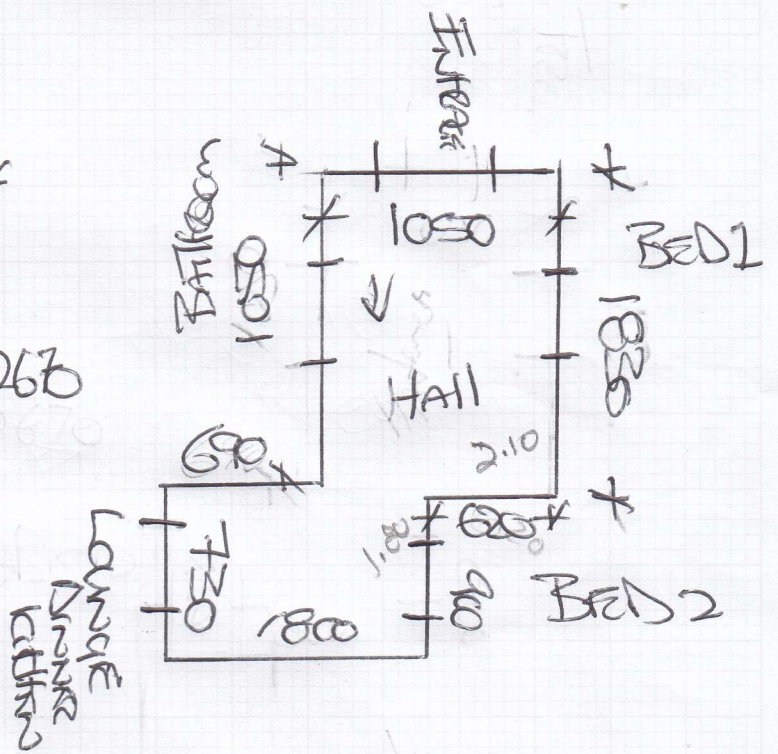

Pg 1

Cutting Plan

mrcarpets
DESIGNERS FOR TODAY

Job No: TP99973
Name: JENNIFER
Area: Court
5th Floor
CA MATINGS
Type: TRICE
SW6 2BX
1 of 3

TRAMORE PLAINS
TP-511
 $7.10 \times 5 = 35.50$

4

$2.9 \times 4 = 11.60$

Pc, 2

Cutting Plans

mrcarpet
DESIGNS FOR FLOORS

Job No: F29973
 Name: TENNYSON
 Address: Court
 5th Floor
 49 Market Place
 Singapore
 SW 6282
 2 of 3

$$3.50 \times 5 = 17.50$$

- 38m² UNDER
- 3 SNAP
- 1x SNAP 1.8
- 1x SNAP .900

Job No: T29973
 Name: TENNYSON
 Address: COURT
 STH TROE
 Tel: FI MARTINY
 Sheet: HACC
 SW 62 BX
 3 of 3

37.40m²
 1500 x 1800
 16.69