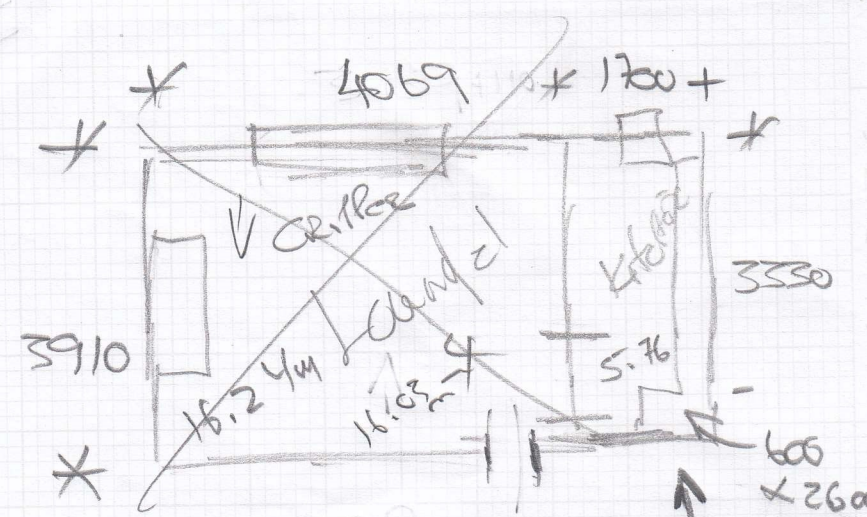

Cutting Plan

192

mrcarpet
DESIGNS FOR FLOORS

Job No: F 20987
 Name: MRS SARAH
 Address: SLATER
 TOP FLOOR
 27 PRINCE OF
 WALES RD
 SW11.4SD
 1 of 4

GHEAT GHL-07

- 6m Vinyl
- 17.4m Carpet 25
- 4x 1000 RAC WINK
- Vinyl
- 1 x 2/3
- 1 x 5/8

Cutting Plan

Job No: F200987
Mrs Sarah
SCLATER
1st floor
27 PRINCE OF
WALES RD
SW11 4SD
2 of 4
GHENT GHL-07
4.20 x 5 mtr

8.5 x 5 (2.5m)

10/17

Job No: F29987
Name: Mrs Sarah Solater
Address: Top Floor 27 Prince of Wales Rd SW11 4SD

30F4
LVT floor
5.76m
2.25m
1.92m
1.99m

HANDBOARD Prep. Rectangles

A. 900x420x6
2.26m

HOMESTYLE
MONOCHROME
X MIST
TO KITCHEN
ON H/BOARD

4.75

Top

Job No. T20987
Name Mrs SARAH
Address SLATER
TOP FLOOR
Tel: 27 PRINCE OF
Sheet WALES RD
SW11 4 SD
4 of 4

870 x 430 x 10
3.7m²

bes fixed

HOMESTYLE
MONOCHROME
X MIST
TO BATHROOM

LAY OVER EX. TILES
GROUT LINE IS SMALL
SO CAN LAY DIRECTLY ON TOP