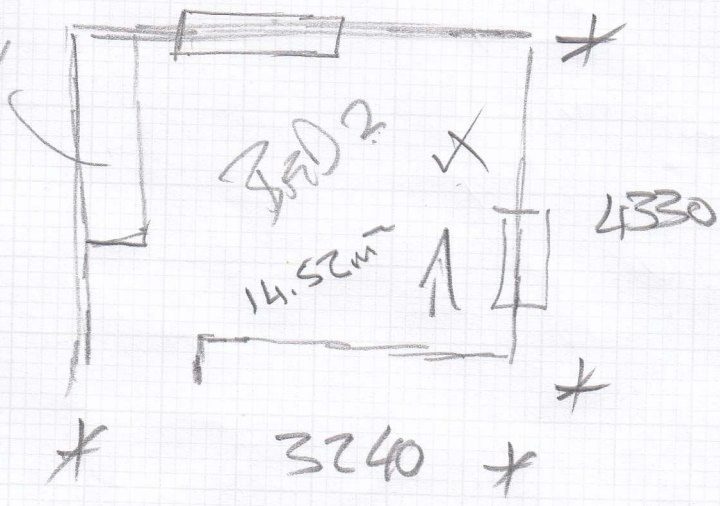

Cutting Plan

192

mrcarpet
DESIGNS FOR FLOORS

Job No: F 20987
 Name: MRS SARAH
 Address: SLATER
 TOP FLOOR
 27 PRINCE OF
 WALES RD
 SW11.4SD
 1 of 4

GHEAT GHL-07

- 6m Vinyl
- 17.4m Carpet 25
- 4x 1000 RAC WINK
- Vinyl
- 1 x 2/3
- 1 x 5/8

Cutting Plan

Job No: F200987
Mrs Sarah
SCLATER
1st floor
27 PRINCE OF
WALES RD
SW11 4SD
2 of 4
GHENT GHL-07
4.20 x 5 mtr

8.5 x 5 (2.5m)

10/17

Job No: F29987
Name: Mrs Sarah Solater
Address: Top Floor 27 Prince of Wales Rd SW11 4SD

30F4
LVT floor
5.76m
2.25m
1.92m
1.99m

HANDBOARD Prep. Rectangles

A. 900x420x6
2.26m

HOMESTYLE
MONOCHROME
X MIST
TO KITCHEN
ON H/BOARD

4.75

Top

Job No. T20987
Name Mrs SARAH
Address SLATER
TOP FLOOR
Tel: 27 PRINCE OF
Sheet WALES RD
SW11 4 SD
4 of 4

870 x 430 x 10
3.7m²

bes fixed

HOMESTYLE
MONOCHROME
X MIST
TO BATHROOM

LAY OVER EX. TILES
GROUT LINE IS SMALL
SO CAN LAY DIRECTLY ON TOP