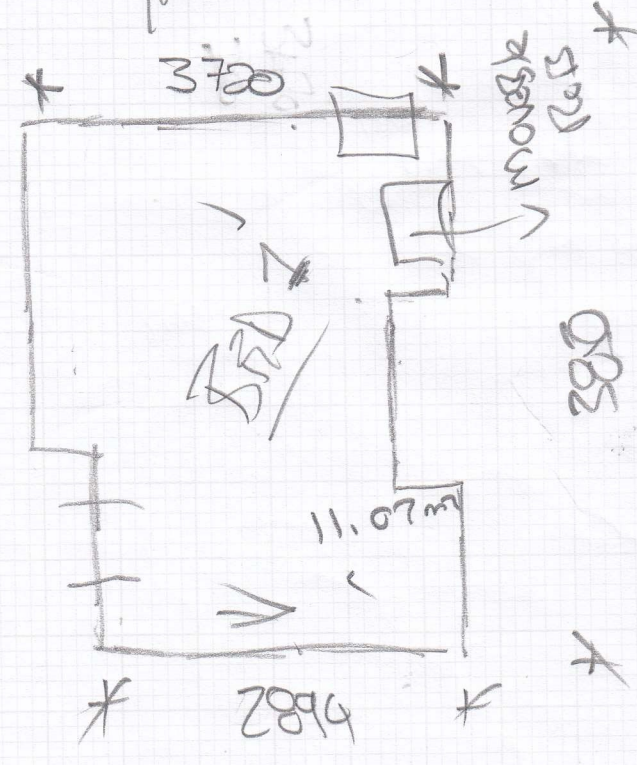

Cutting Plan

192

mrcarpet
DESIGNS FOR FLOORS

Job No: F 20987
 Name: MRS SARAH
 Address: SLATER
 TOP FLOOR
 27 PRINCE OF
 WALES RD
 SW11.4SD
 1 of 4

GHEAT GHL-07

- 6m Vinyl
- 17.4m Carpet 25
- 4x 1000 RAC WINK
- Vinyl
- 1 x 2/3
- 1 x 5/8

Cutting Plan

Job No: F200987
Mrs Sarah
SCLATER
1st floor
27 PRINCE OF
WALES RD
SW11 4SD
2 of 4
GHENT GHL-07
4.20 x 5 mtr

8.5 x 5 (2.5m)

10/17

Job No: F29987
Name: Mrs Sarah Solater
Address: Top Floor 27 Prince of Wales Rd SW11 4SD

30F4
LVT floor
5.76m
2.25m
1.92m
1.99m

HANDBOARD Prep. Rectangles

A. 900x420x6
2.26m

HOMESTYLE
MONOCHROME
X MIST
TO KITCHEN
ON H/BOARD

4.75

Top

Job No. T20987
Name Mrs SARAH
Address SLATER
TOP FLOOR
Tel: 27 PRINCE OF
Sheet WALES RD
SW11 4 SD
4 of 4

870 x 430 x 10
3.7m²

bes fixed

HOMESTYLE
MONOCHROME
X MIST
TO BATHROOM

LAY OVER EX. TILES
GROUT LINE IS SMALL
SO CAN LAY DIRECTLY ON TOP