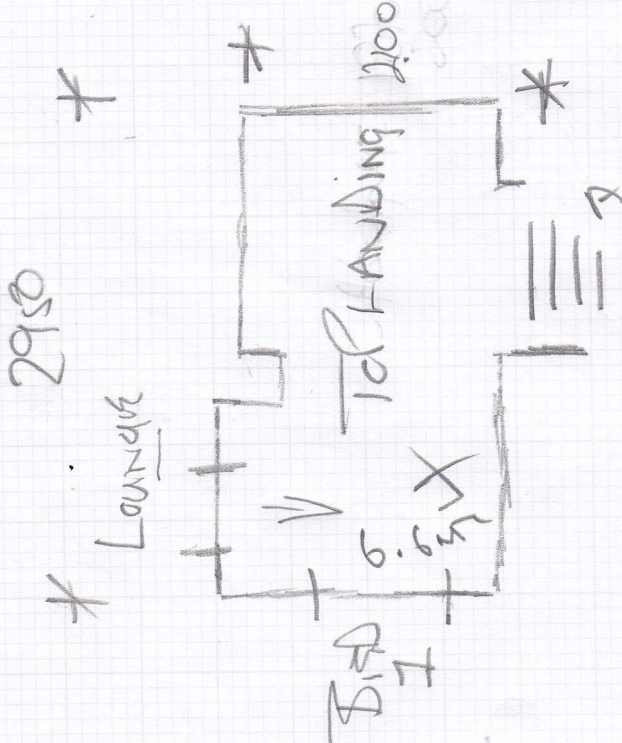

Cutting Plan

192

mrcarpet
DESIGNS FOR FLOORS

Job No: F 20987
 Name: MRS SARAH
 Address: SLATER
 TOP FLOOR
 27 PRINCE OF
 WALES RD
 SW11.4SD
 1 of 4

GHEAT GHL-07

- 6m Vinyl
- 17.4m Carpet 25
- 4x 1000 RAC WINK
- Vinyl
- 1 x 2/3
- 1 x 5/8

Cutting Plan

Job No: F200987
Mrs Sarah
SCLATER
1st floor
27 PRINCE OF
WALES RD
SW11 4SD
2 of 4
GHENT GHL-07
4.20 x 5 mtr

8.5 x 5 (2.5m)

10/17

Job No: F29987
Name: Mrs Sarah Solater
Address: Top Floor 27 Prince of Wales Rd SW11 4SD

30F4
LVT floor
5.76m
2.25m
1.92m
1.99m

HANDBOARD Prep. Rectangles

A. 900x420x6
2.26m

HOMESTYLE
MONOCHROME
X MIST
TO KITCHEN
ON H/BOARD

4.75

Top

Job No. T20987
Name Mrs SARAH
Address SLATER
TOP FLOOR
Tel: 27 PRINCE OF
Sheet WALES RD
SW11 4 SD
4 of 4

870 x 430 x 10
3.7m²

bes fixed

HOMESTYLE
MONOCHROME
X MIST
TO BATHROOM

LAY OVER EX. TILES
GROUT LINE IS SMALL
SO CAN LAY DIRECTLY ON TOP