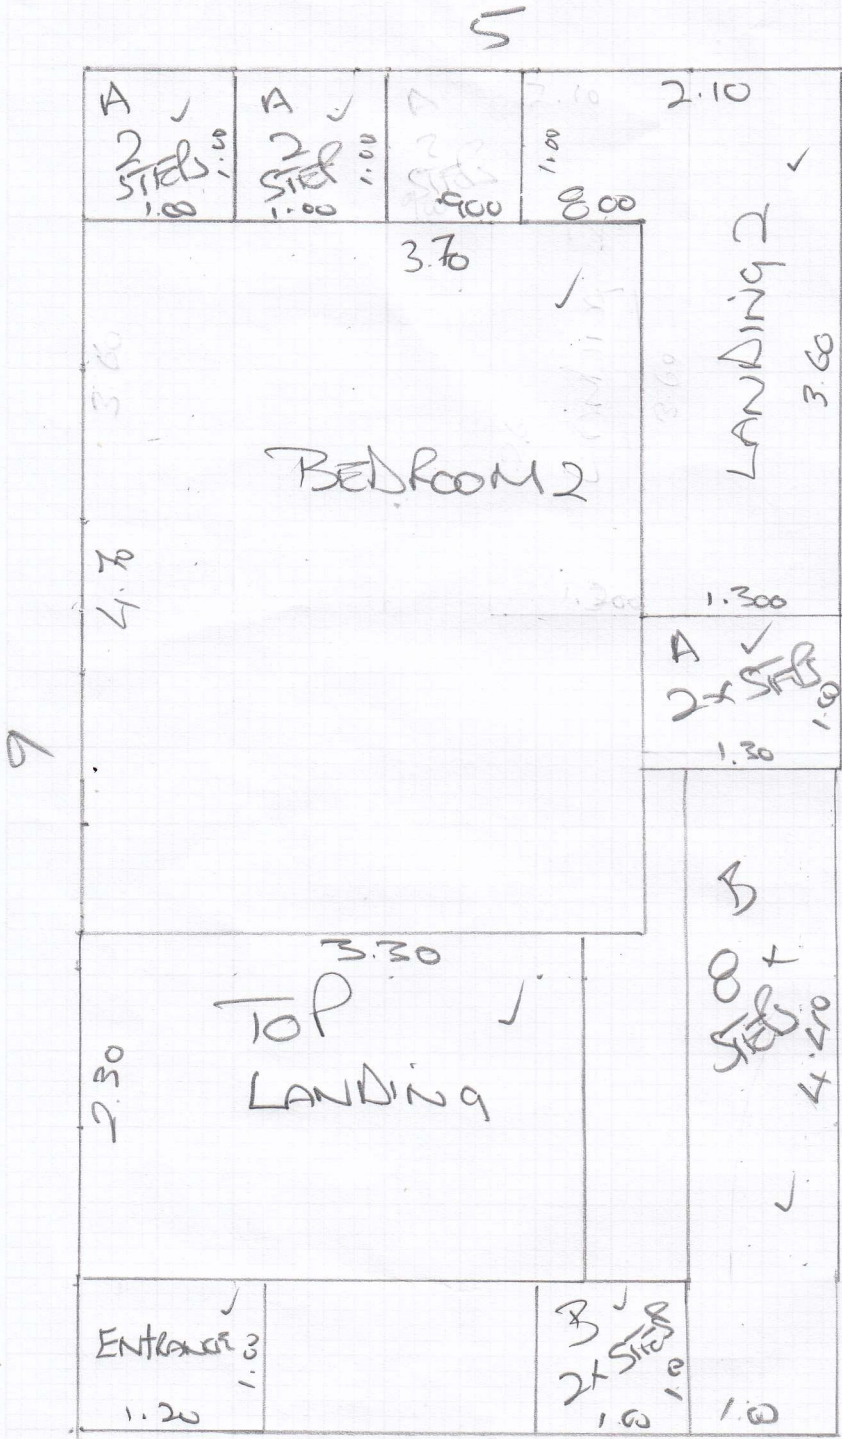

Cutting Plan

192

mrcarpet
DESIGNS FOR FLOORS

Job No: F 20987
 Name: MRS SARAH
 Address: SLATER
 TOP FLOOR
 27 PRINCE OF
 WALES RD
 SW11.4SD
 1 of 4

GHEAT GHL-07

- 6m Vinyl
- 17.4m Carpet 25
- 4x 1000 RAC WINK
- Vinyl
- 1 x 2/3
- 1 x 5/8

Cutting Plan

Job No: F200987
Mrs Sarah
SCLATER
1st floor
27 PRINCE OF
WALES RD
SW11 4SD
2 of 4
GHENT GHL-07
4.20 x 5 mtr

8.5 x 5 (2.5m)

10/17

Job No: F29987
Name: Mrs Sarah Solater
Address: Top Floor 27 Prince of Wales Rd SW11 4SD

30F4
LVT floor
5.76m
2.25m
1.92m
1.99m

HANDBOARD Prep. Rectangles

A. 900x420x6
2.26m

HOMESTYLE
MONOCHROME
X MIST
TO KITCHEN
ON H/BOARD

4.75

Top

Job No. T20987
Name Mrs SARAH
Address SLATER
TOP FLOOR
Tel: 27 PRINCE OF
Sheet WALES RD
SW11 4 SD
4 of 4

870 x 430 x 10
3.7m²

bes fixed

HOMESTYLE
MONOCHROME
X MIST
TO BATHROOM

LAY OVER EX. TILES
GROUT LINE IS SMALL
SO CAN LAY DIRECTLY ON TOP