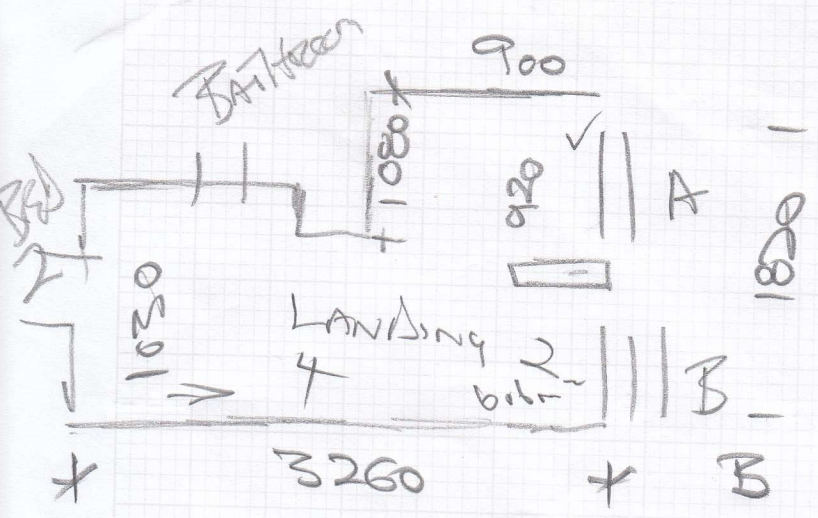

Cutting Plan

Job No: F200987
Mrs Sarah
SCLATER
1st floor
27 PRINCE OF
WALES RD
SW11 4SD
2 of 4
GHENT GHL-07
4.20 x 5 mtr

8.5 x 5 (2.5m)

10/17

Job No: F29987
Name: Mrs Sarah Solater
Address: Top Floor 27 Prince of Wales Rd SW11 4SD

30F4
LVT floor
5.76m
2.25m
1.92m
1.99m

HANDBOARD Prep. Rectangles

A. 900x420x6
2.26m

HOMESTYLE
MONOCHROME
X MIST
TO KITCHEN
ON H/BOARD

4.75

Top

Job No. T20987
Name Mrs SARAH
Address SLATER
TOP FLOOR
Tel: 27 PRINCE OF
Sheet WALES RD
SW11 4 SD
4 of 4

870 x 430 x 10
3.7m²

bes fixed

HOMESTYLE
MONOCHROME
X MIST
TO BATHROOM

LAY OVER EX. TILES
GROUT LINE IS SMALL
SO CAN LAY DIRECTLY ON TOP