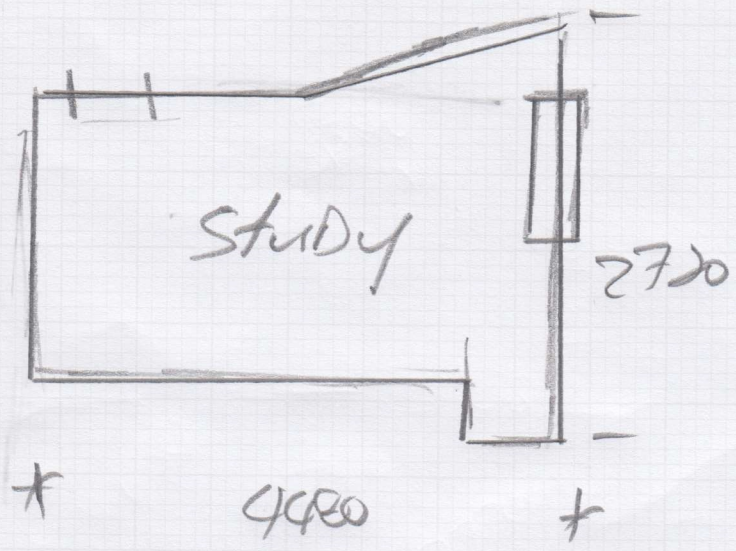

F 30016

Job: JEREMY LOWE

Name: 47 RAHCE

Address: MANSIONS

Tel: W148QW

Sheet: 1 OF 1

CADIZ
 CDZ-05
 (SETA MILAN)

14m² UNDERLAY