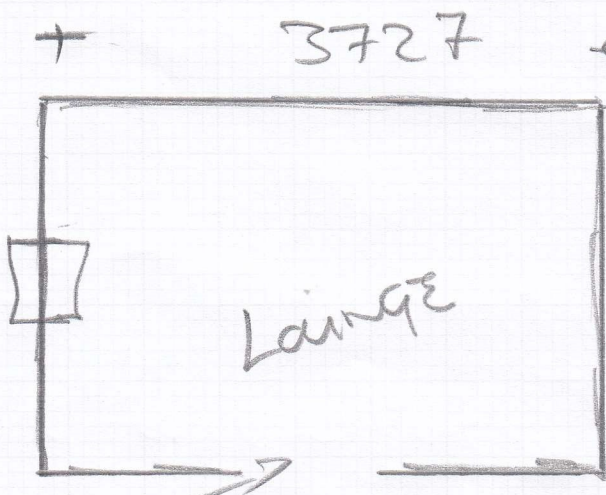

# Cutting Plan

mrcarpet  
DESIGN TOP FLOORS  
JOB No: T30024  
Name: ANNE GREEN  
FIAT JB  
45 FEET  
COURT SQUARE  
Sheet: SW 59BY

YORK YOR-226  
(BISCUIT BEIGE)

- ✓ 1) Uplift
- ✓ 2) Move Furniture
- ✓ 3) Acoustic underlay
- 4) Quote on York
- 5) Email same Board with quote.
- 6) Need certain carpet

- ✓ 17m<sup>2</sup> UNDERLAY
- ✓ SINAP