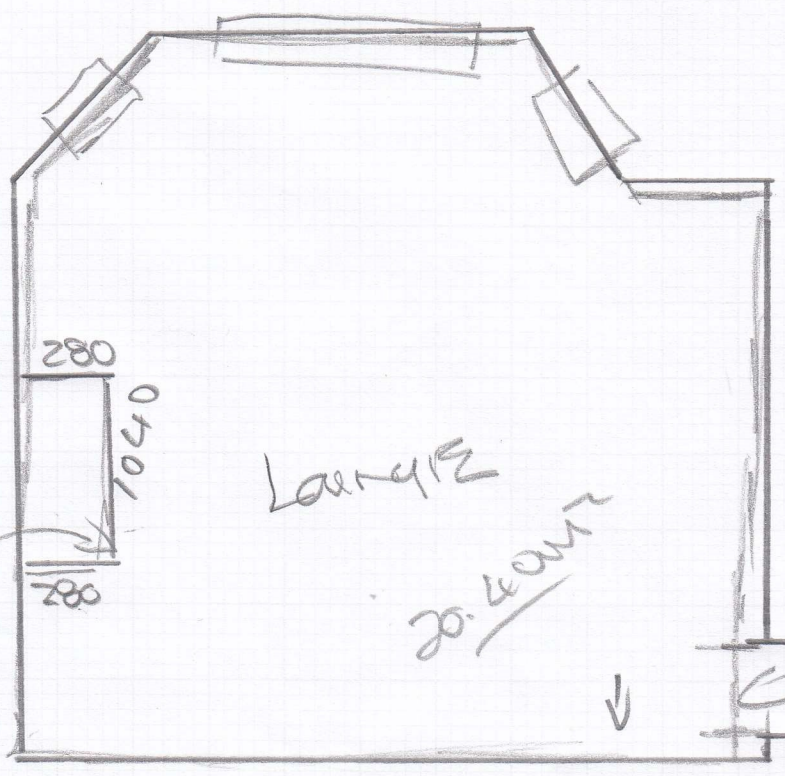

F300 43
IRENE
ANGARD
AGNELL
3 Victoria
MANSIONS
QUEENSLAND
RD
W149TG

5060

HEALTHCOTE
LIMED OAK

DINA HCT-3005

Lounge

20.40m²

3990

280

1040

280

2700
SIN
GOLD

$5.20 \times 5 = 26m^2$
1 x 1.80 SIN GOLD ANODISED NEED TO
MITRE BY FIRE PLACE
DINA GOLD ANODISED