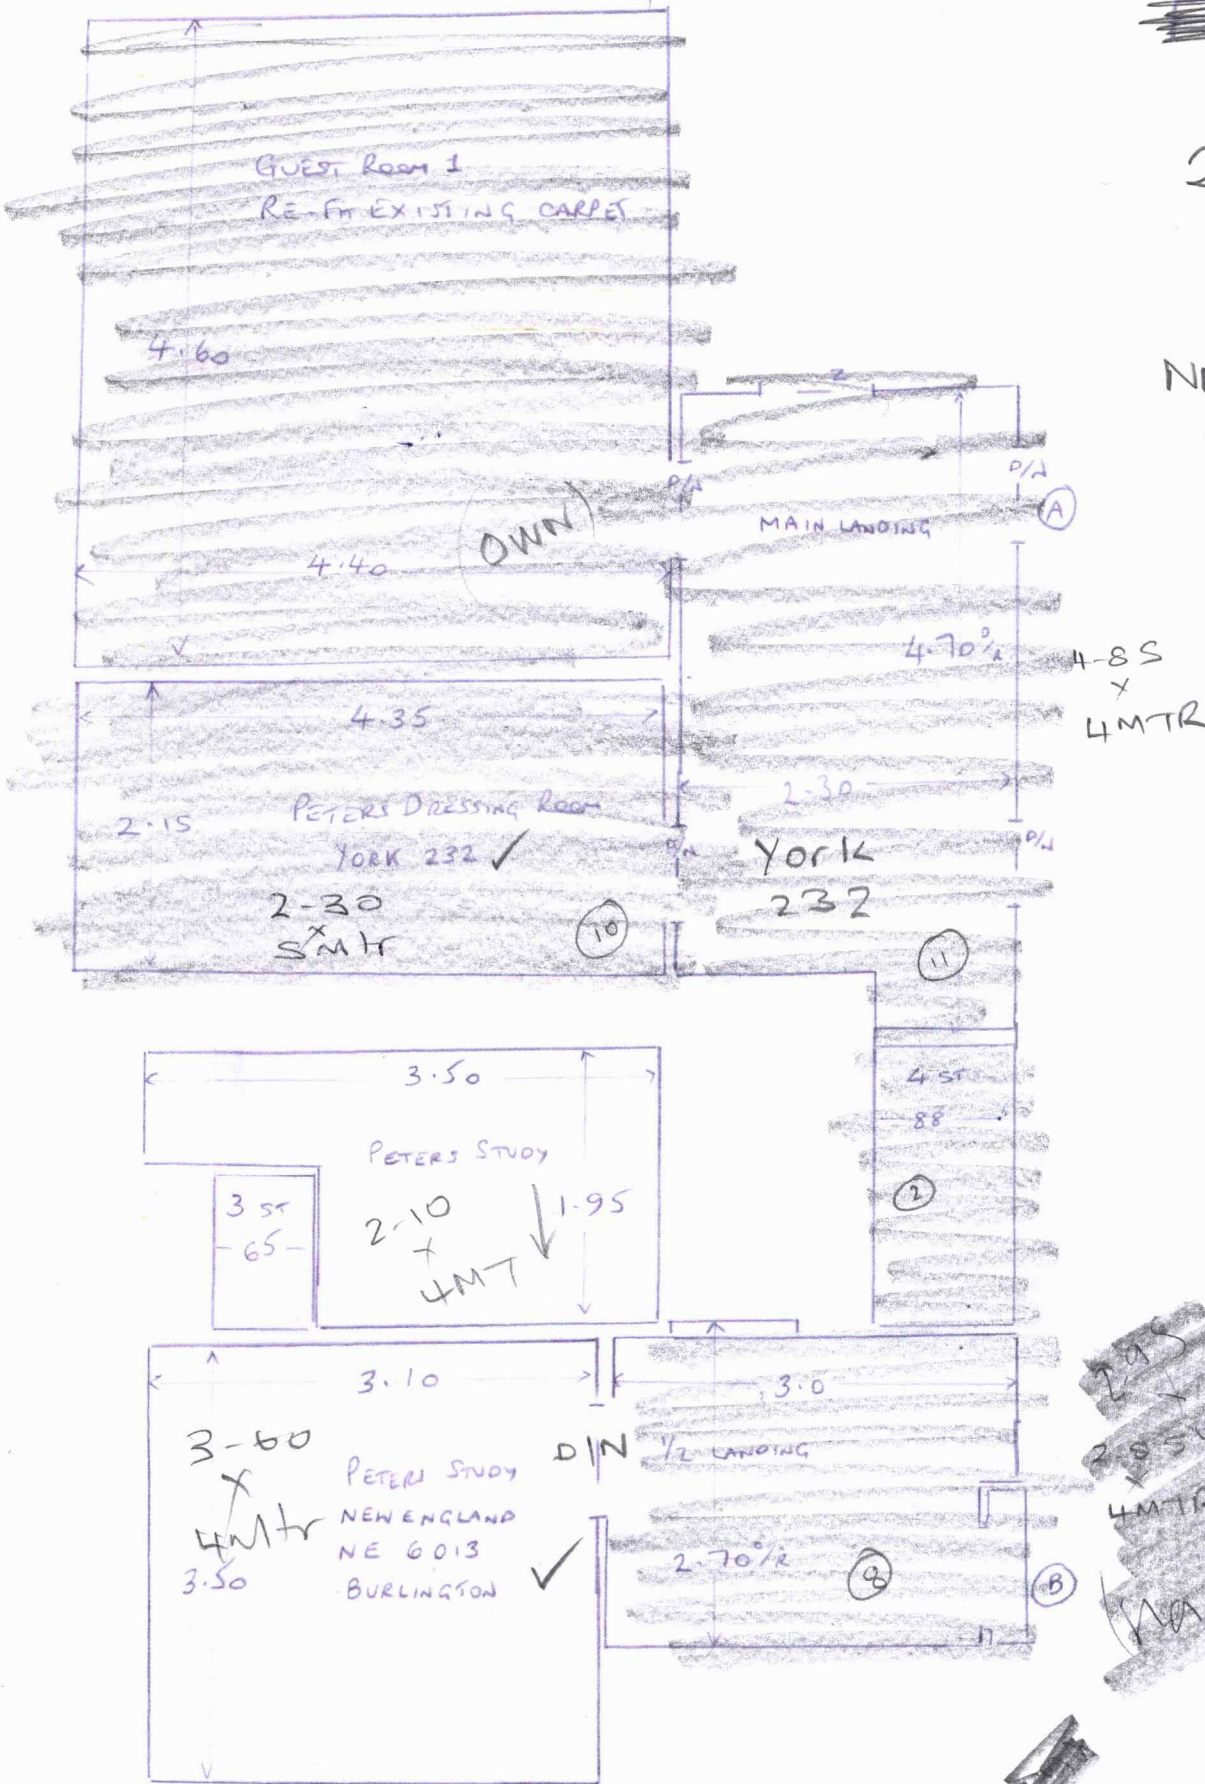

295  
2.85  
4 MTR  
Mannah

18  
11  
19

F30049  
BANKS  
~~XXXXXXXXXX~~

CUT: 3.80 x 4 MTR

NEW ENGLAND  
WOODSTOCK

3.80 x 4 MTR

2 of 2

(CUT 4.85 x 4 MTR)