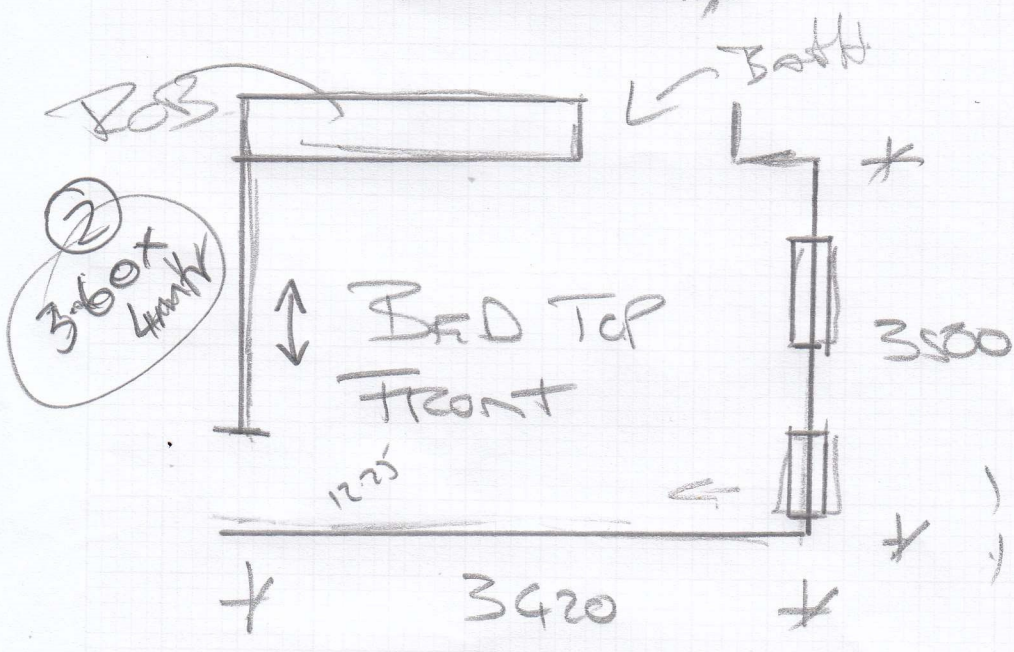

Job No: F30051
 Address: CAROLINE LEACH
 FLAT 3, 65 CHESILTON RD
 SW 6 SAA
 1 of 1

Attent
 GHL-01
 3.50 x 4.40
 4mtr
 1) Plastic Door
 2) Move Furniture
 Re use Door
 Bed

3) Reuse Underlay
 2.50 x 3.12