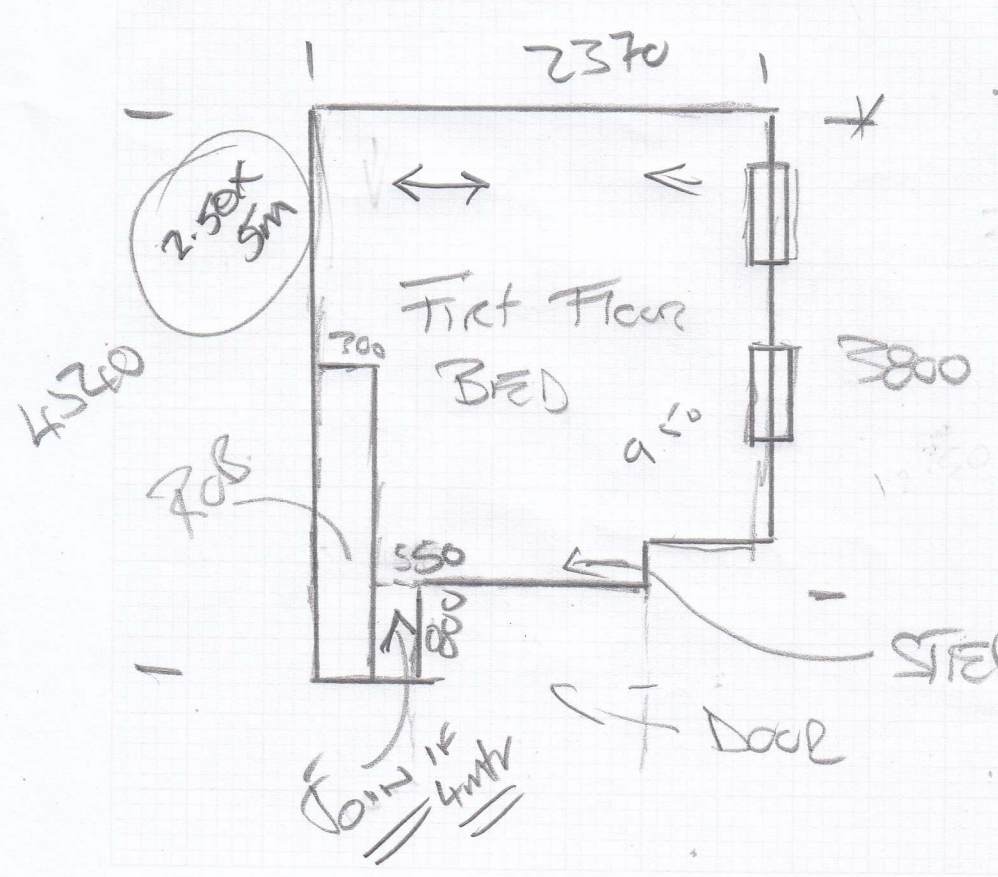

Job No: F30051
 Address: CAROLINE LEACH
 FLAT 3, 65 CHESILTON RD
 SW 6 SAA
 1 of 1

Attent
 GHL-01
 3.50 x 4.40
 4mtr
 1) Plastic Door
 2) Move Furniture
 Re use Door
 Bed

3) Reuse Underlay
 2.50 x 3.12