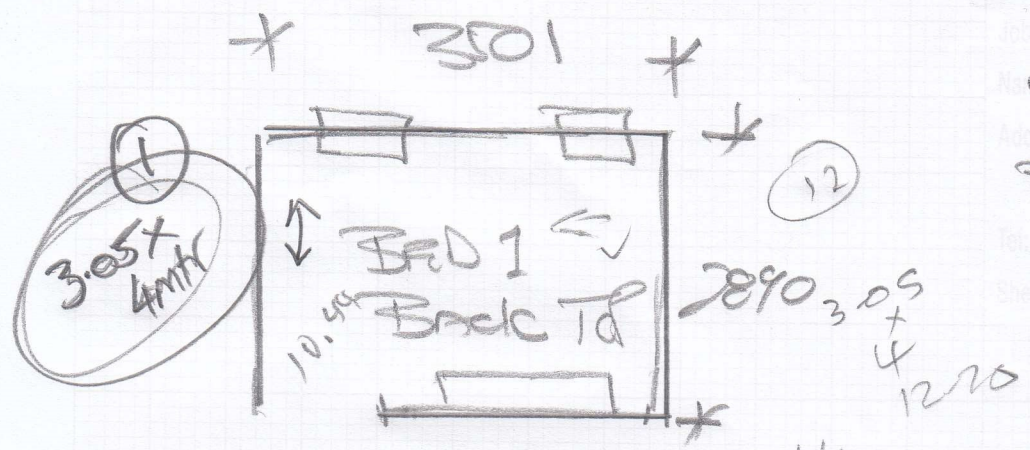

Job No: F30051
 Address: CAROLINE LEACH
 FLAT 3, 65 CHESILTON RD
 SW 6 SAA
 1 of 1

Attent
 GHL-01
 3.50 x 4.40
 4mtr
 1) Plastic Door
 2) Move Furniture
 Re use Door
 Bed

3) Reuse Underlay
 2.50 x 3.12