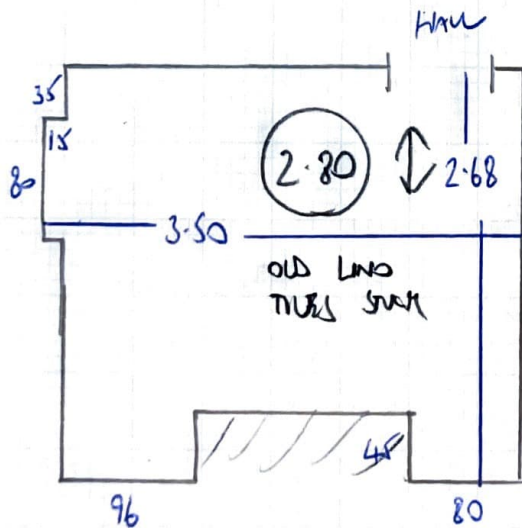

2 of 3

Room size

9.32 ↓

x

3.62 ↔

- Wood only  
10mm H/W  
(DIRECT STICK CARPET)

KITCHEN

F30073  
BEDROOM DESIGN  
20 COLERIDGE ROAD  
TWI IJA