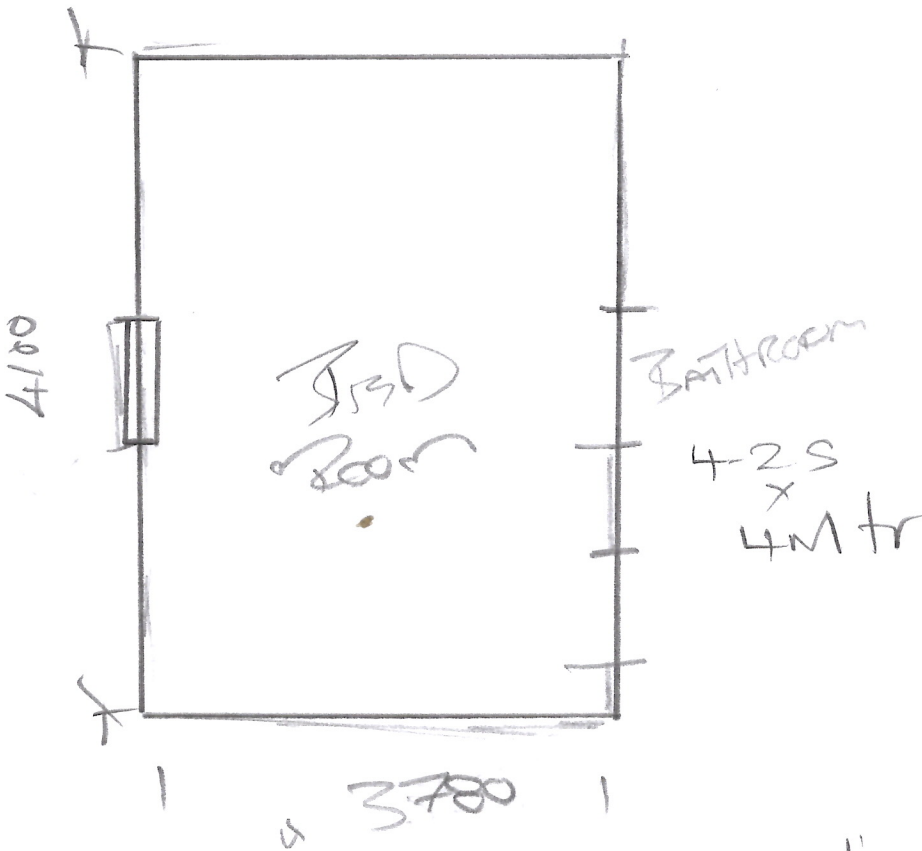

F30080
M. Barta
GT Steele
AD
SW 66BL

1 of 1

RUTLAND RC-50-02
(OLD GOLD)

BEDROOM ONLY
(EXISTING DOOR BARS)

UPC/FIT
old carpet
TO BED ROOM