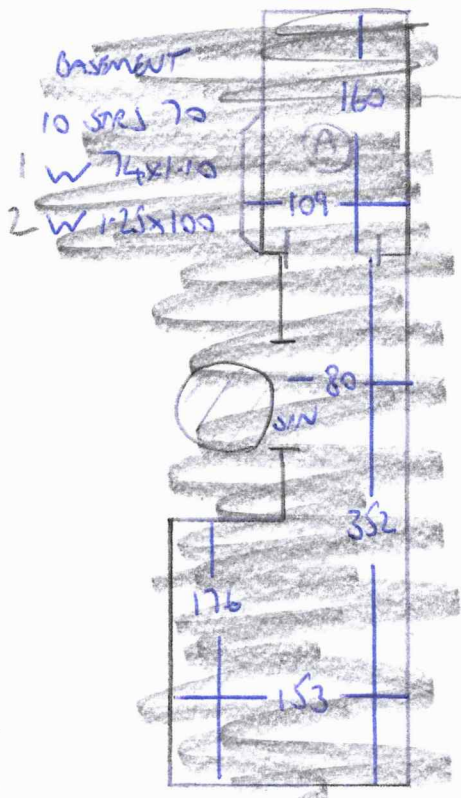

STAGE 2

F30086
 ROYDEN
 51 WALHAM GROVE
 SW6 1QR

1 OF 1
 BELL TWIST EGYPTIAN STAGE

(AS SHOWN) 7.15 (7.20 ORDERED)