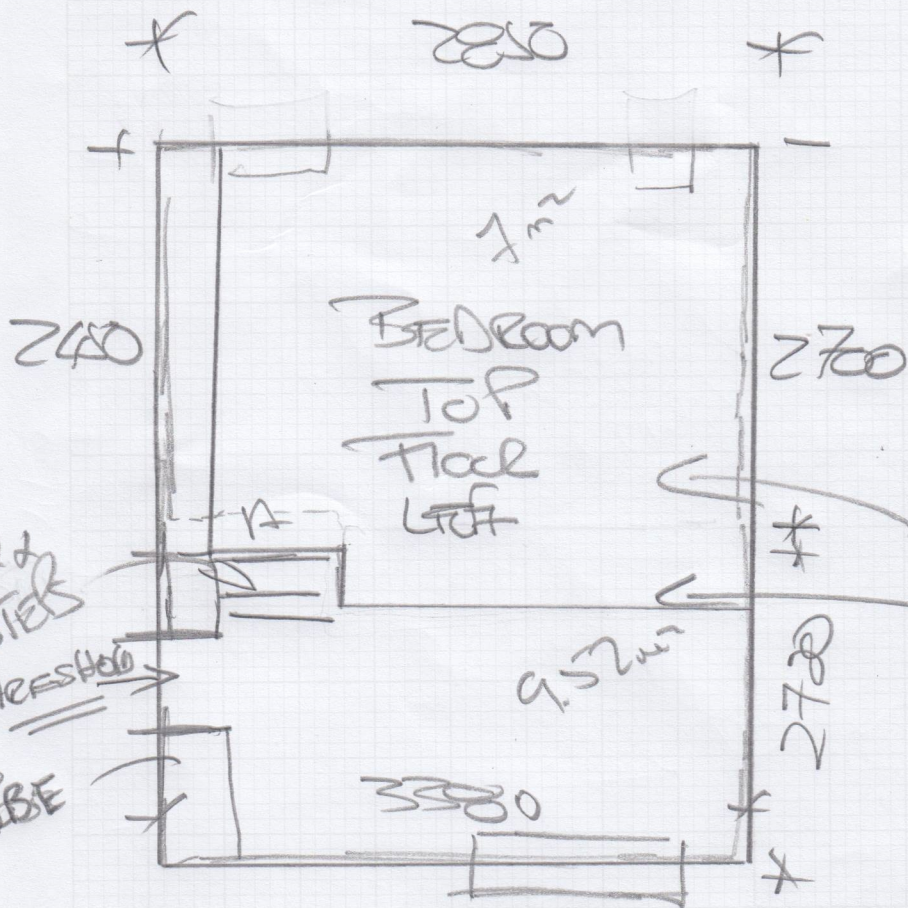

mrcarpet  
SULLIVAN

Job No: F30089  
 10 Priory Garden  
 High Gate  
 London  
 N6 5 QS

Tel: (101)

Sheet: (101)

RAISED  
PLATFORM

CARPET TO BE  
WRAPPED UNDER  
NOSE, NOT  
TACKED DOWN

A 710 x 420 x 2

Caroline Pinn

4	
BEDROOM TOP SECTION	A 2 STEPS 1.00
BEDROOM BOTTOM SECTION	/ / /

ANONALE PIZINS  
- GARBBIANO 1897

$6.00 \times 4 = 24m^2$