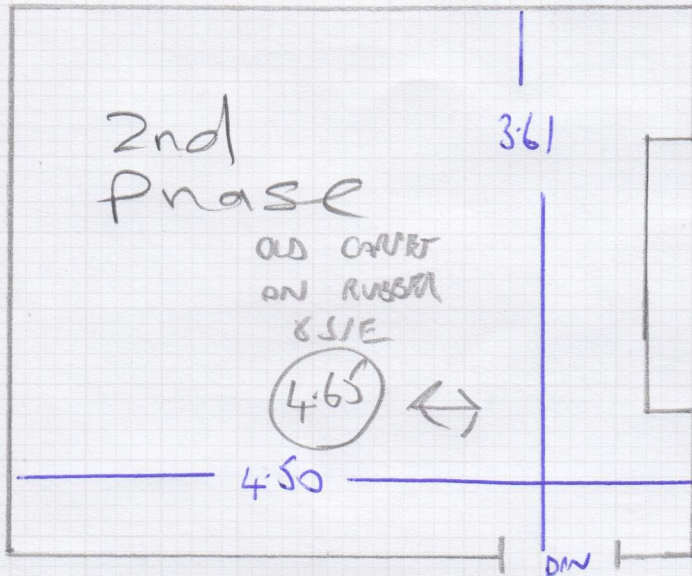

Job No: F30090
 Name: CHURCH OF ST THOMAS
 Address: 60 RYLSTON ROAD
 SW6 7HW

Tel:
 Sheet: 1 OF 1

Bedroom

RUTLAND
 PUT-RC-SO-08
 (OLIVE GREEN)

JUS
 SPRINT
 CARPET TILES
 PEANUT 291
 4 BOXES
 (20M²)