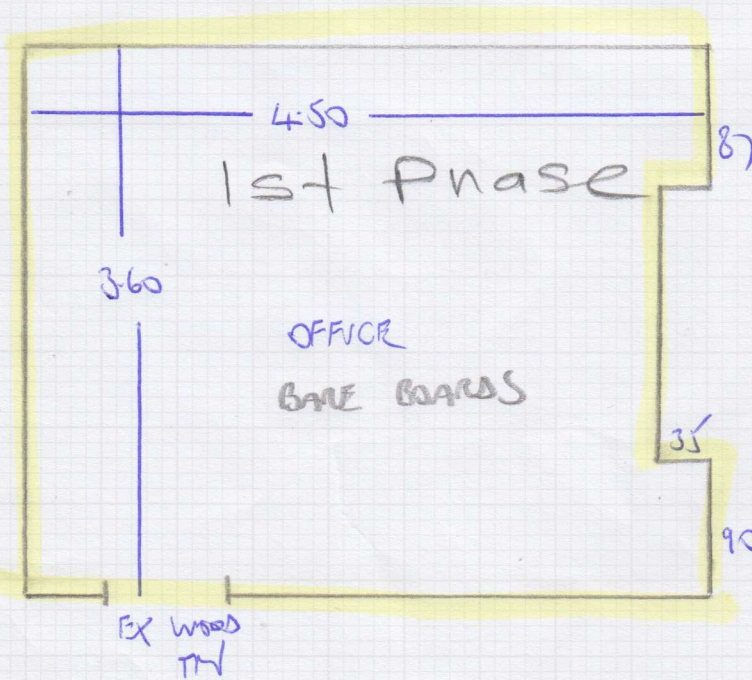

Job No: F30090
 Name: CHURCH OF ST THOMAS
 Address: 60 RYLSTON ROAD
 SW6 7HW

Tel:
 Sheet: 1 OF 1

Bedroom

RUTLAND
 PUT-RC-SO-08
 (OLIVE GREEN)

JUS
 SPRINT
 CARPET TILES
 PEANUT 291
 4 BOXES
 (20M²)