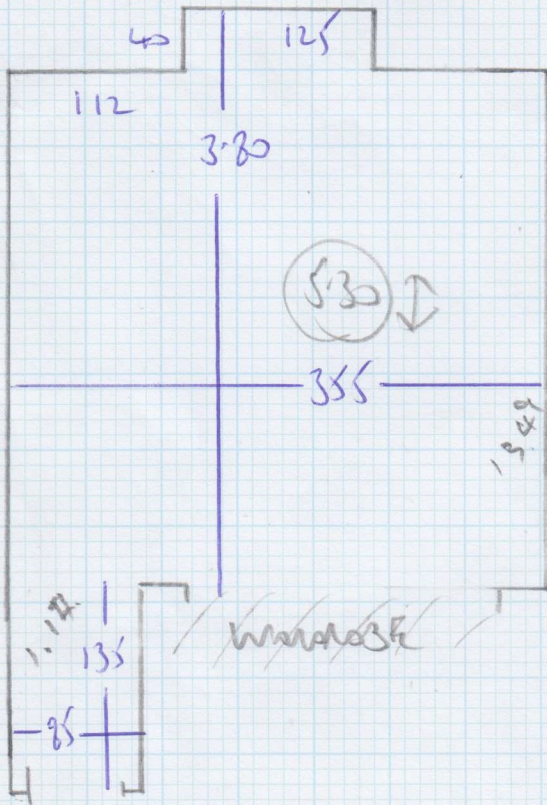

Job No: F30114
 Name: ASM WOOD LTD
 Address: Flat 2-58 COMMUNAL
 CONG SWY
 Tel:
 Sheet: 1 of 1

NGHIENT COMPANY
 16VL-02 65903

5.30 x 4.00 ~ 21.2m².

Hanoi 638/16

WICKER

PLAN FAYEO

09/12/13

10:32 AM