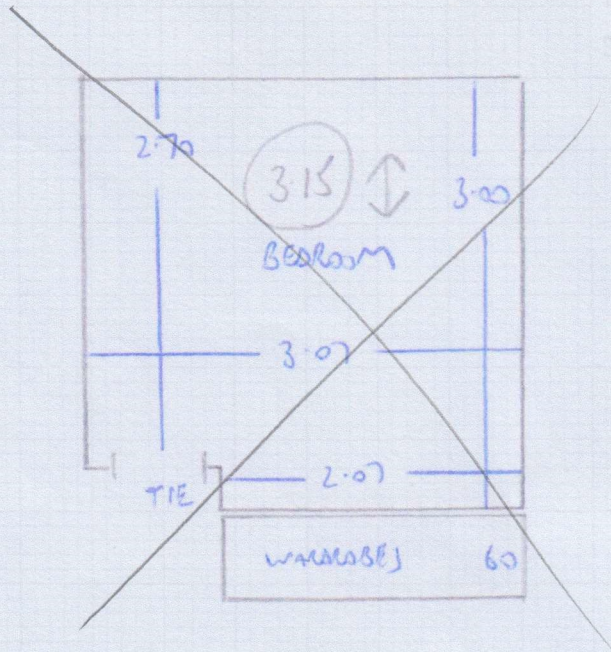

F28555 F30136
CUTTS

28 BELMORE STREET
W6 8DT

1 OF 1

WOOL
HERRING BONE
LONGLEAT
3-75 x 4MTR

CUT DOWN TO
3-75 x 3-10 *

FRENCH DOORS HERE

SPEAK TO CUSTOMER RE WASTE
(RUB ETC) ?