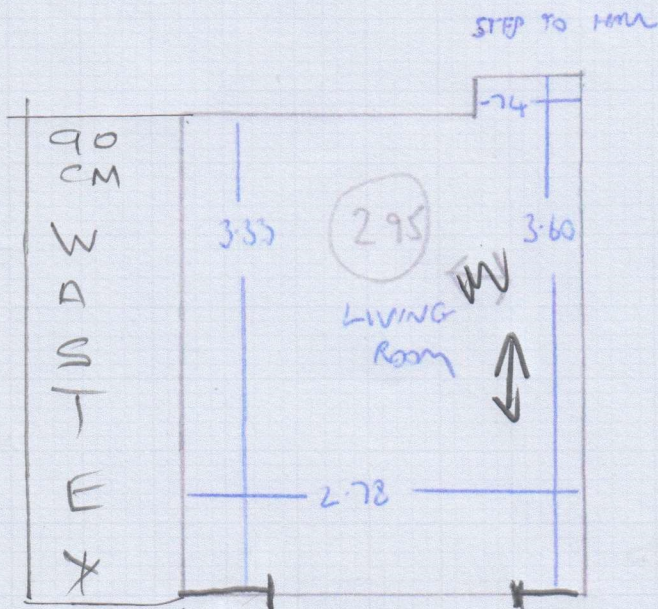

F28555 F30136
CUTTS

28 BELMORE STREET
W6 8DT

1 OF 1

WOOL
HERRING BONE
LONGLEAT
3-75 x 4MTR

CUT DOWN TO
3-75 x 3-10 *

FRENCH DOORS HERE

SPEAK TO CUSTOMER RE WASTE
(RUB ETC) ?