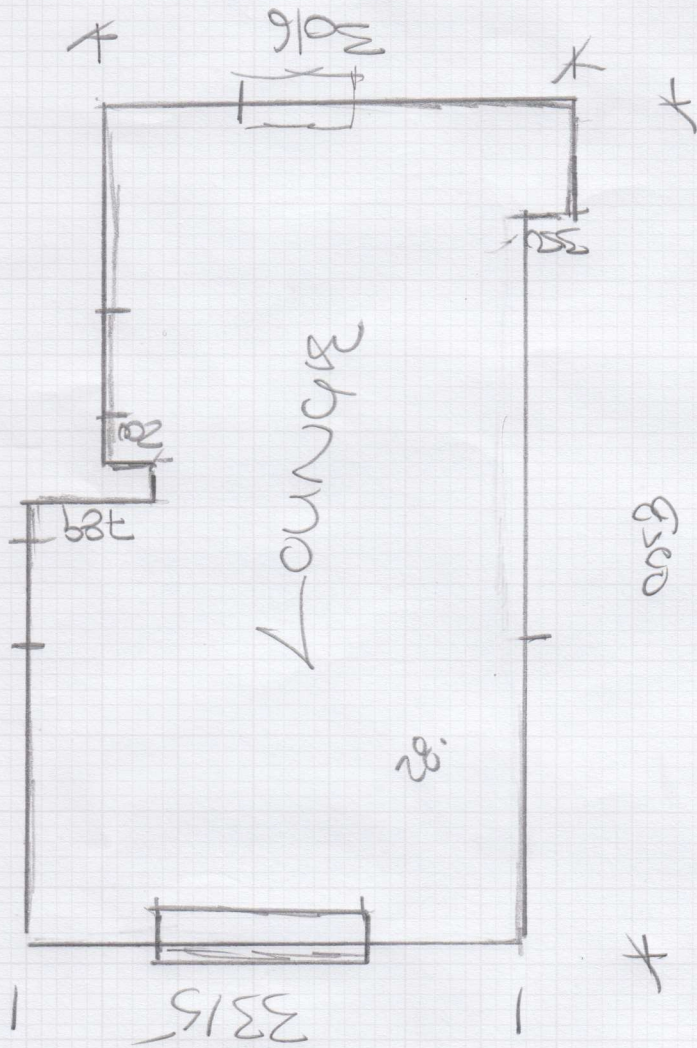

Job No: F30143
 Name: GARY & GALLY
 Address: Hodgson
 76 CHESSEN
 RD
 Tel:
 Sheet: W14 9QU
 1 OF 1

EASY CARE
 TWIST
 EASY-SI

EASY CARE
 TWIST
 EASY-SI
 8-70 x 4 MTR