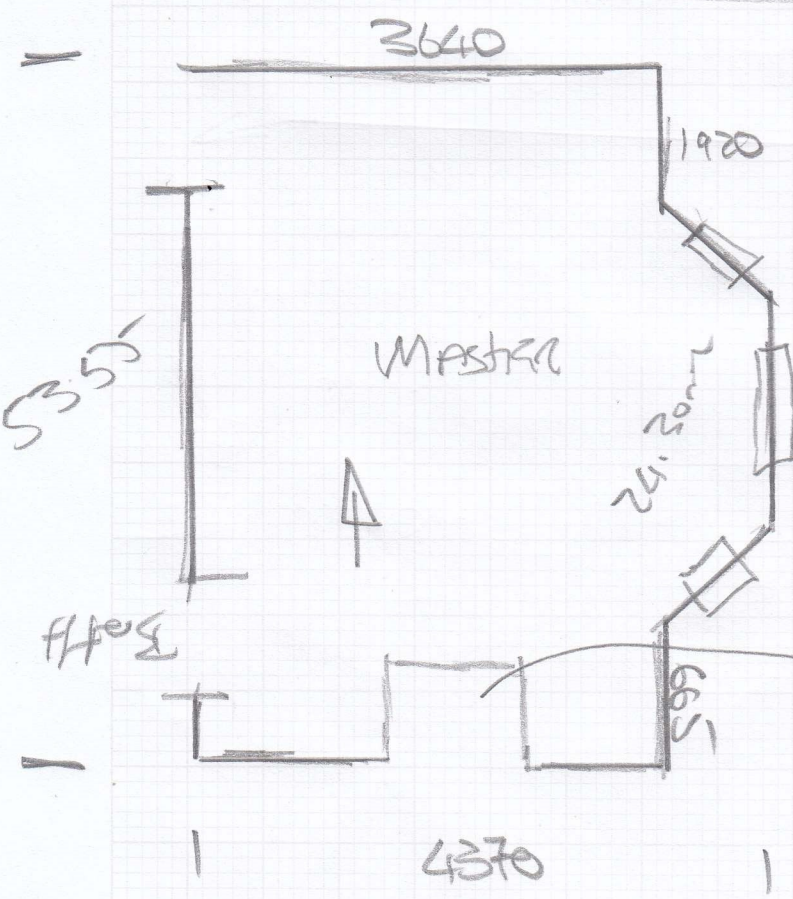

F30149
 MAUDIE WARR
 Job No:
 Name: BROWN
 Address: 1 MARCO RD
 W6 OFN
 Tel:
 Sheet: 1 of 1

Beddlyn - Bro - L02

300 x 500
 (cut down to 300 x 450)

NOT THESE AREAS

York VRLVet

FLOOR PLACER
 GOING TO
 BE TAKEN
 OUT

Customer ok
 to change
 CARPET Direction