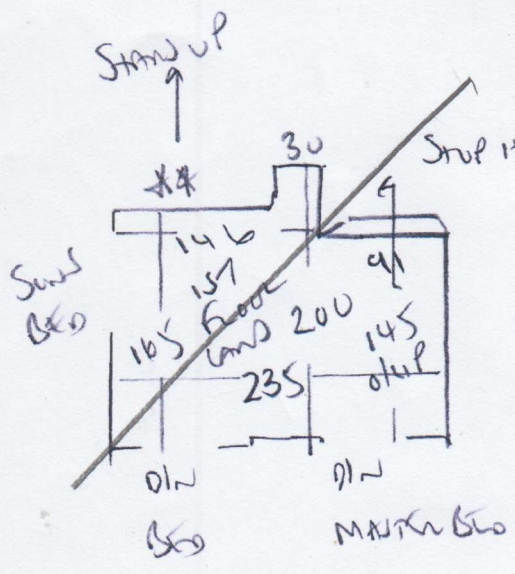

STAIRS + LANDINGS

Tot floor Down to 1st floor only

F30167  
~~P30200~~  
 CHELSEA  
 54 LAMINA LEAD  
 SW13 92V  
 2 OF 2

↓ 5T  
 45 x 86

11  
 45 x 86

- BL1 55 x 120
- BL2 45 x 90
- 27
- ↑ 45 x 86
- w3 75 x 84
- w2 77 x 120
- w1 72 x 100

FITTED P30200

STOP HERE - TURNER SW13 H/BASE  
 TAKEO RUNNER

~~MATCH TO SW13 H/BASE  
 TAKEO RUNNER ON PT FUNCTION  
 - CUSTOMER ADVISED THAT WE DO  
 NOT FIT SW13 !!  
 RE-SELECT?~~