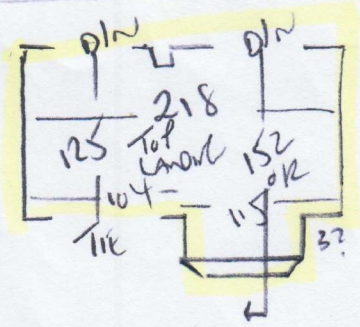

STAIRS + LANDINGS

Tot floor Down to 1st floor only

F30167  
~~P30200~~  
 CHELSEA  
 54 LAMINA LEAD  
 SW13 92V  
 2 OF 2

↓ 5T  
 45 x 86

11  
 45 x 86

- BL1 55 x 120
- BL2 45 x 90
- 27
- ↑ 45 x 86
- w3 75 x 84
- w2 77 x 120
- w1 72 x 100

FITTED P30200

STOP HERE - TURNER SW13 H/BASE  
 TAKEO RUNNER

~~MATCH TO SW13 H/BASE  
 TAKEO RUNNER ON PT FUNCTION  
 - CUSTOMER ADVISED THAT WE DO  
 NOT FIT SW13 !!  
 RE-SELECT?~~