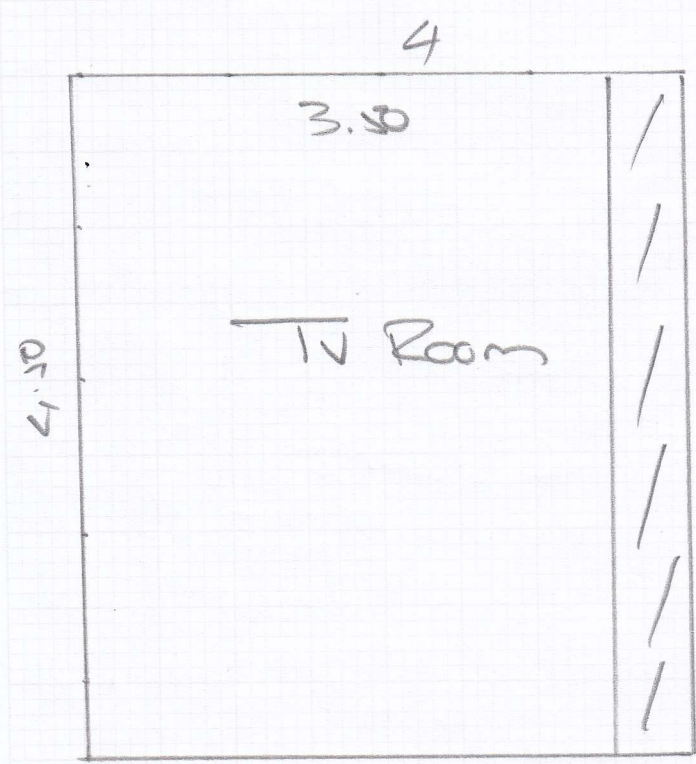

F 30189
KATHARINE
Brooke
Flat 8
34 Elm Park
GARDENS
SW 10 9NZ
1 of 1

HAVANA HAV-24

4.5 x 4 =