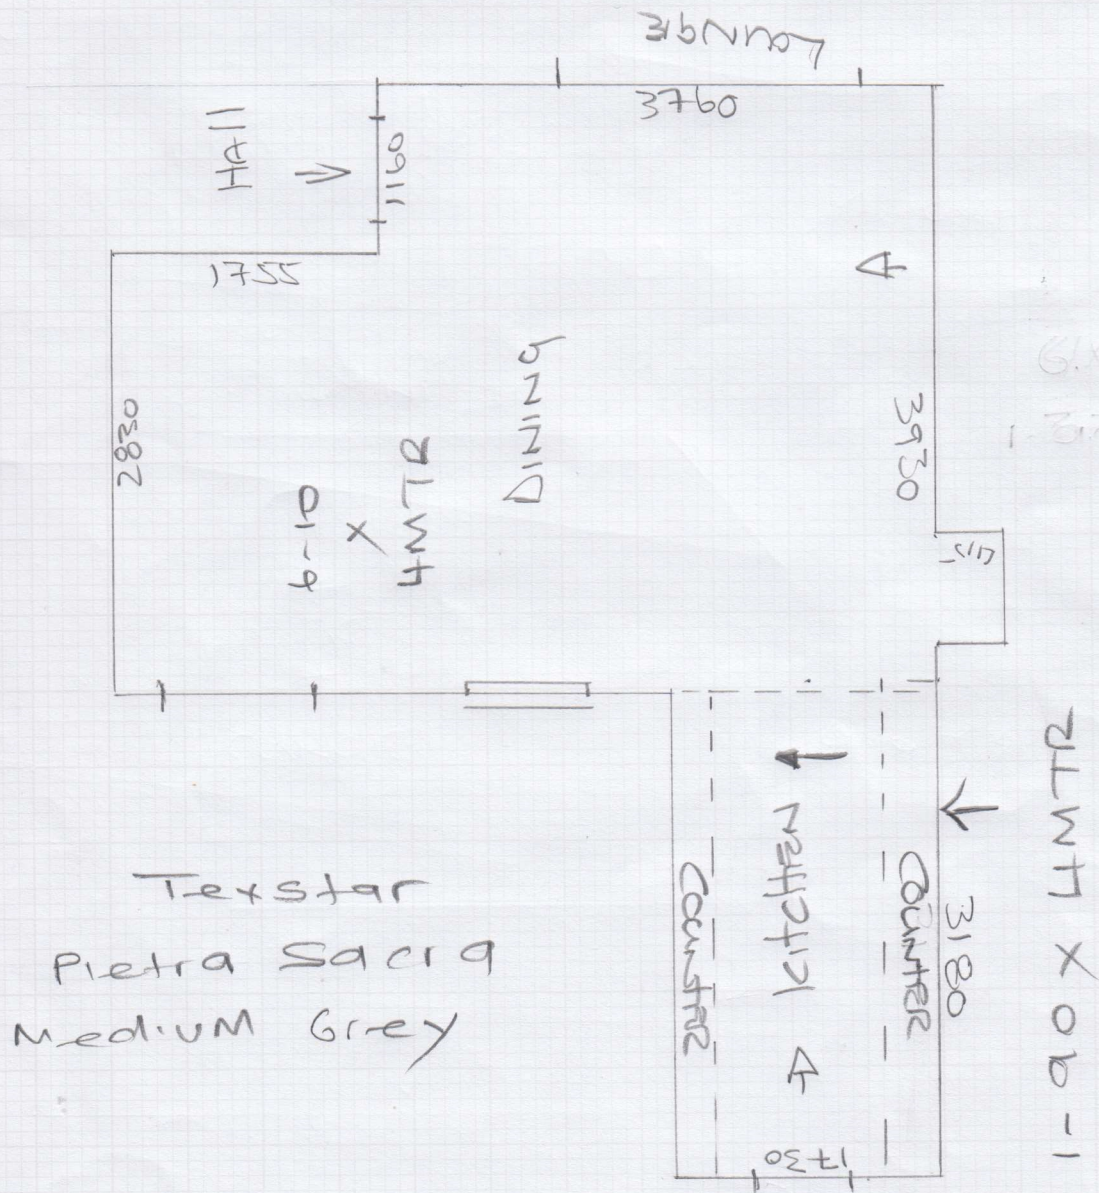

Job No: F30191
Name: CATHERINE
Address: McNAIR
209 LILLIE
Tel: [unclear]
Sheet: SW 67LW
1 of 2

Texstar
Pietra Sacra
Medium Grey

6.1 x 4 =
1.30 x 2.10

1-20 x 4MTR

Job No: F30191
Name: CATHERINE
Address: MENAIE
209 LILLIARD
SW6 7LW
Tel:
Sheet: 2 OF 2