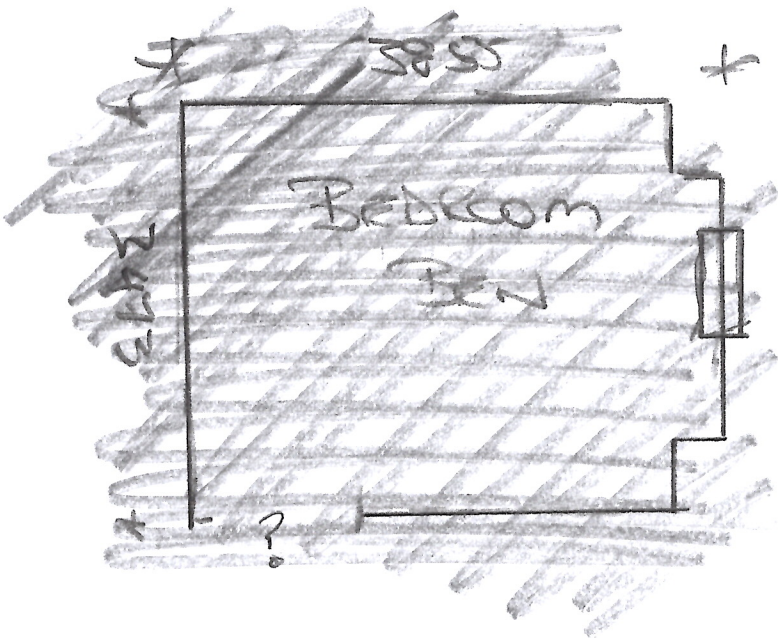

Cutting Plan

F30202
MRS KATE
HILSFY
32 BRICK GREEN
W67 3L

1 of 2

MINSK MK-60
 $4.1 \times 4 = 16.40$

MEASURE

F30202
Ms KATE
HILSEY
D Brook Green
W67BL

2 of 2

← LAIR