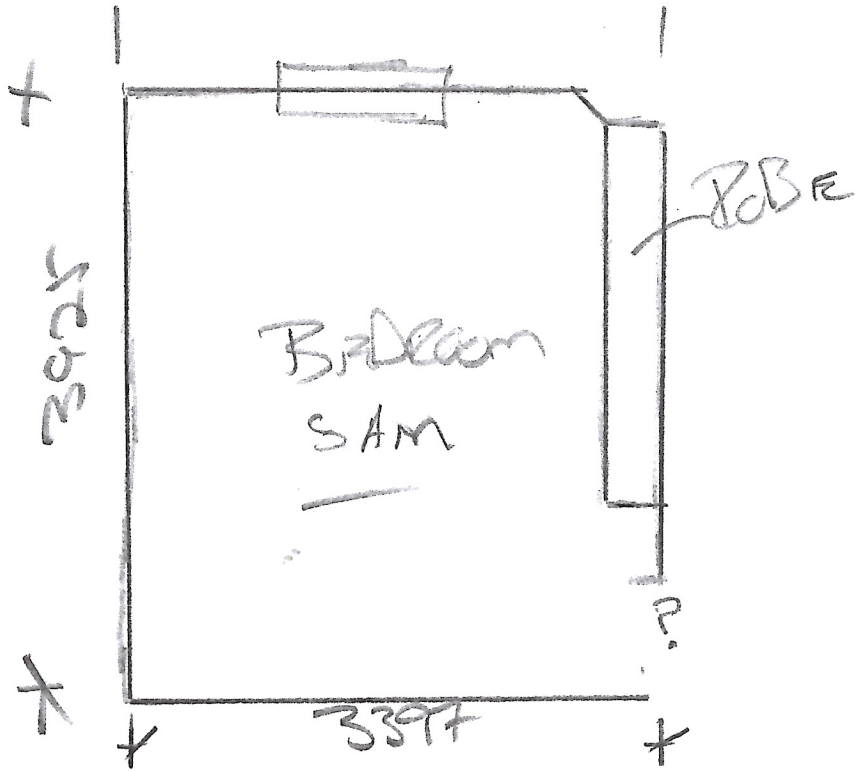

Cutting Plan

F30202
MRS KATE
HILSFY
32 BRICK GREEN
W67 3L

1 of 2

MINSK MK-60
 $4.1 \times 4 = 16.40$

MEASURE

F30202
Ms KATE
HILSEY
D Brook Green
W67BL

2 of 2

← LAIR