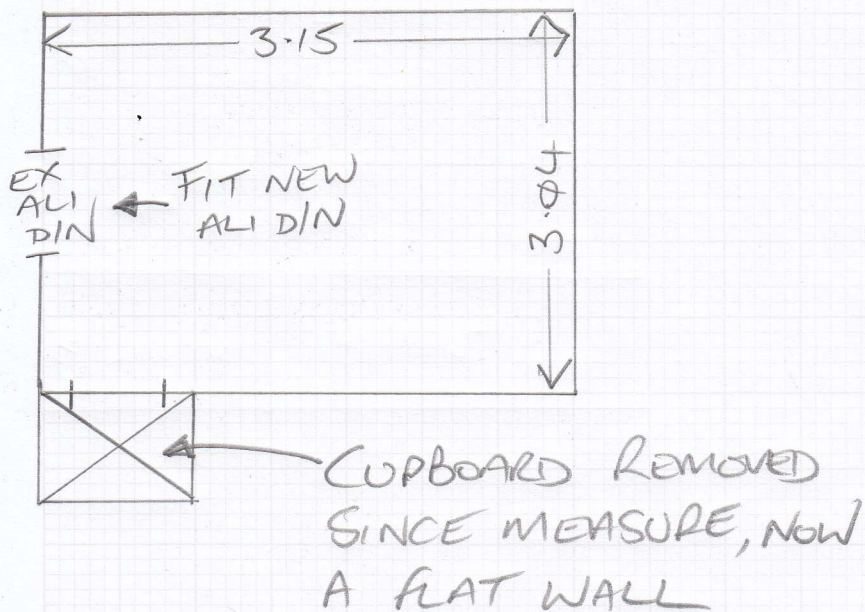

mrcarpet  
DESIGNS FOR FLOORS

Job No: F30210

Name: WRIGHT

Address: 43 CHALDON RD  
SW6 7NH

Tel:

Sheet: 1 of 1

VIBORG VIB010  
(FAIRISLE FLEECE)  
3.25 x 4mtr

ROOM TO BE CLEAR